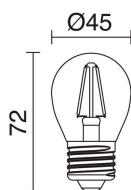

CLASSICAL 986A-G05X1A-35-CA Wall Bracket CLASSICAL E27 40W Satin nickel Cotton White

RECOMMENDED ACCESSORIES

632H-L0504B-01
Lamp LED FILAMENT E27 LED
Bulb 4W 450lm/450lm CRI80
2000K/2500K White

Input voltage	220-240V AC
Frequency	50/60
Wattage (W)	4.0
IP	IP20