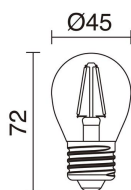

CLASSICAL 986A-G05X1A-47-CB Wall Bracket CLASSICAL E27 40W Gold Cotton black

RECOMMENDED ACCESSORIES

632H-L0504B-01
Lamp LED FILAMENT E27 LED
Bulb 4W 450lm/450lm CRI80
2000K/2500K White

Input voltage	220-240V AC
Frequency	50/60
Wattage (W)	4.0
IP	IP20