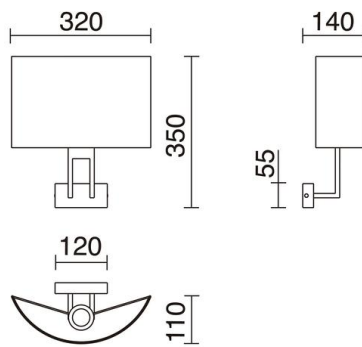

GENERAL DATA

Category	Surface
Family	CLASSICAL
Finish	[47] Gold / [CB] Cotton black
Location	Indoor
Installation	Wall
Body material	Steel
Lampshade material	Algodón negro
EAN	8433264118426

LIGHT SOURCES AND BEAMS

Sources	E27 CFL G45/HAL G45/LED Bulb G45 40W max.
Lamp included	No
Beam	Diffuse

TECHNICAL DATA

Dimensions	Width x Height x Depth (mm): 320 x 250 x 140
IP	IP20
Protection class	Class I
Frequency	50/60 Hz
Input voltage	110-240V AC V