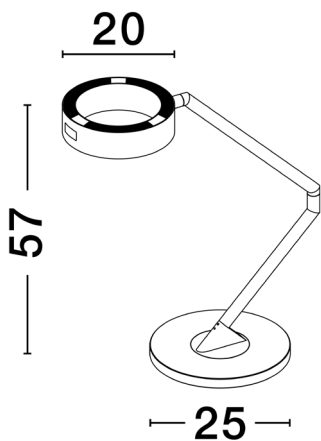

NOVA LUCE

PRODUCT DATASHEET

Version: 001

PRODUCT PHOTOGRAPH

TECHNICAL DRAWING

GENERAL INFORMATION

Product Code	9870018
Collection	Decorative
Product Category	Table
Product Family	Afi
Mounting Location	N/A
Application Environment	Indoor
Specifications	Fingerprint Resistant Paint. 360 Rotatable

DIMENSION & WEIGHT

LxWxH (cm)	D: 52 H: 57
Cut out (cm)	N/A
Weight (Kgr)	8.0

MATERIAL & COLOR

Product Color	Black
Body Material	Aluminium & Steel

APPLICATION & MOUNTING

Ambient Working Temp.	Max 45 oC
Type of Protection	IP20
Dimmable	Yes
Type of Dimming	Dimmable With Sensor
Mounting type	N/A
Mounting Depth (cm)	N/A
Led Module Replaceable	No
Light Source	LED

Power (Nominal)	23 W
Input voltage (Nominal)	220-240Vac
Mains Frequency	50/60Hz

PHOTOMETRICAL DATA

Luminous Flux	1853 lm
Color Temperature	3000K
Light Color (Designation)	Warm White

WARRANTY

Warranty	3 Years
----------	----------------