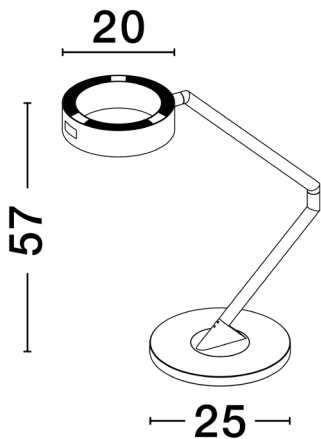

NOVA LUCE

PRODUCT DATASHEET

Version: 001

PRODUCT PHOTOGRAPH

TECHNICAL DRAWING

GENERAL INFORMATION

Product Code	9870019
Collection	Decorative
Product Category	Table
Product Family	Afi
Mounting Location	N/A
Application Environment	Indoor
Specifications	Fingerprint Resistant Paint. 360 Rotatable

DIMENSION & WEIGHT

LxWxH (cm)	D: 52 H: 57
Cut out (cm)	N/A
Weight (Kgr)	8.0

MATERIAL & COLOR

Product Color	White
Body Material	Aluminium & Steel

APPLICATION & MOUNTING

Ambient Working Temp.	Max 45 oC
Type of Protection	IP20
Dimmable	Yes
Type of Dimming	Dimmable With Sensor
Mounting type	N/A
Mounting Depth (cm)	N/A
Led Module Replaceable	No
Light Source	LED

Power (Nominal)	23 W
Input voltage (Nominal)	220-240Vac
Mains Frequency	50/60Hz

PHOTOMETRICAL DATA

Luminous Flux	1853 lm
Color Temperature	3000K
Light Color (Designation)	Warm White

WARRANTY

Warranty	3 Years
----------	----------------