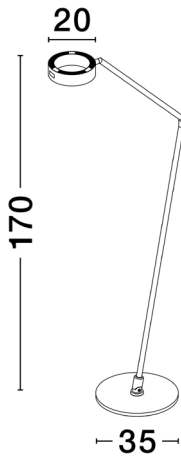

## PRODUCT PHOTOGRAPH

## TECHNICAL DRAWING

## DIMENSION & WEIGHT

LxWxH (cm)	D: 66 H: 170
Cut out (cm)	N/A
Weight (Kgr)	14.0