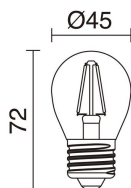

MANTIS 990A-G04X1A-01

Study lamp MANTIS E27-Ø45 60W 200° White

RECOMMENDED ACCESSORIES

632H-L0504B-01
Lamp LED FILAMENT E27 LED
Bulb 4W 450lm/450lm CRI80
2000K/2500K White

Input voltage	220-240V AC
Frequency	50/60
Wattage (W)	4.0
IP	IP20