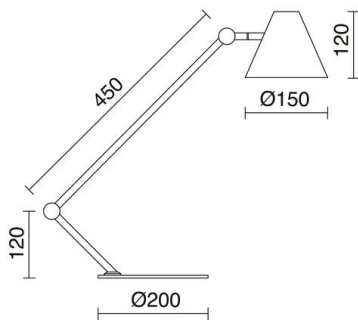

MANTIS 990A-G04X1A-01

Study lamp MANTIS E27-Ø45 60W 200° White

The Mantis table luminaire, made of steel and white finish, is an ideal desk lamp for work spaces or study. Its round and flat base offers the luminaire the stability necessary to adjust its inclination angle. It uses an E27 portal and is compatible with LED Bulb G45 (6W) / TS-TSE (23W) / HAL G45 (60W Max) light source.

GENERAL DATA

Category	Floor and Table lamps
Family	Mantis
Finish	[01] White
Location	Indoor
Installation	Table lamp
Body material	Steel
EAN	8433264118556

LIGHT SOURCES AND BEAMS

Sources	E27-Ø45 LED Bulb G45/TS-TSE/HAL G45 60W max.
Lamp included	No
Beam	Directa

TECHNICAL DATA

IP	IP20
Protection class	Class II
Frequency	50/60 Hz
Input voltage	110-240V AC V
Total wattage	40 W
Power switches	1
Weight	2.4 Kg
Lead wire length	1,500.0 mm
Tilt angle	200.0 °
Rotation angle	150.0 °
ECORAE category I	CAT-B

MANTIS 990A-G04X1A-01

Study lamp MANTIS E27-Ø45 60W 200° White

RECOMMENDED ACCESSORIES

632H-L0504B-01
 Lamp LED FILAMENT E27 LED
 Bulb 4W 450lm/450lm CRI80
 2000K/2500K White

Input voltage	220-240V AC
Frequency	50/60
Wattage (W)	4.0
IP	IP20