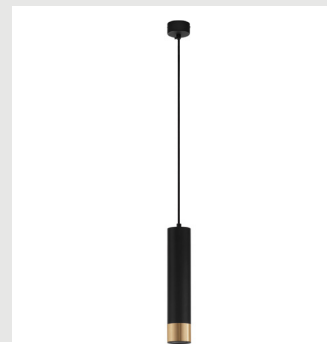

# NOVA LUCE

**Supplier's name or trade mark:** NOVA LUCE S.A  
**Supplier's address:** SCHIMATARI VIOTIAS 32009, GREECE  
**Model identifier:** 9911529  
**Type of light source:** LED GU10 1x10 Bulb Excluded

### General Information

Material number	9911529
Type	Pendant
Product segment	Indoor

### Dimensions

Diameter (in cm)	6 Cm
Length	
Width (in cm)	
Height 1 (in cm)	30 Cm
Height 2 (in cm)	200 Cm
Cut Out	

### Material & Colour

Enclosure Material	Aluminium
Colour	Sandy Black & Gold
Adjustable	