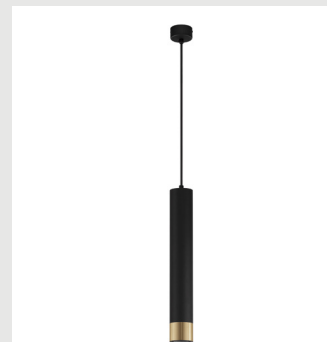

NOVA LUCE

Supplier's name or trade mark: NOVA LUCE S.A
Supplier's address: SCHIMATARI VIOTIAS 32009, GREECE
Model identifier: 9911530
Type of light source: LED GU10 1x10 Bulb Excluded

Product information Sheet

General Information

Material number	9911530
Type	Pendant
Product segment	Indoor

Dimensions

Diameter (in cm)	6 Cm
Length	
Width (in cm)	
Height 1 (in cm)	40 Cm
Height 2 (in cm)	200 Cm
Cut Out	

Material & Colour

Enclosure Material	Aluminium
Colour	Sandy Black & Gold
Adjustable	

Functionality

Type	Black Fabric Cable
Function	Bulb Excluded
Battery	
USB Charger	
Driver	
Dimmable	

Technical Information

Protection Degree	IP20
Protection Class	
max. Volt	230V
max. Wattage	GU10 1x10W
Lumen	
Equivalence With Incandescent Lamp (W)	
Colour Temperature	
Nominal Lifetime (in h)	
Switching Cycles	
Colour Rendering Index (Ra, CRI)	
Rated Lamp Power (0,1W precision)	
Colour Tolerance (LED, SDCM)	
Mα	
Beam Angle	
UGR	