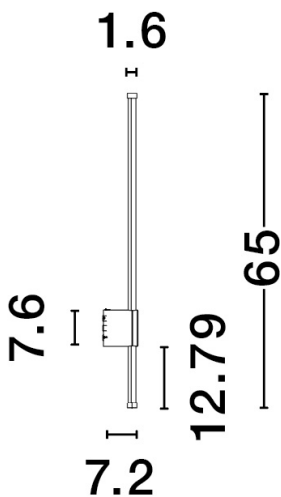

NOVA LUCE

PRODUCT DATASHEET

Version: 001

PRODUCT PHOTOGRAPH

TECHNICAL DRAWING

GENERAL INFORMATION

Product Code	9923405
Collection	Outdoor
Product Category	Wall
Product Family	Ridge
Mounting Location	Wall
Application Environment	Outdoor
Specifications	Antisalt Protection

DIMENSION & WEIGHT

LxWxH (cm)	D: 7,6 H: 65
Cut out (cm)	N/A
Weight (Kgr)	0.81

MATERIAL & COLOR

Product Color	White
Body Material	Aluminium

APPLICATION & MOUNTING

Ambient Working Temp.	Max 45 oC
Type of Protection	IP65
Dimmable	No
Type of Dimming (Optional)	N/A
Mounting type	Surface
Mounting Depth (cm)	N/A
Led Module Replaceable	Yes
Light Source	LED

Power (Nominal)	12 W
Input voltage (Nominal)	220-240Vac
Mains Frequency	50/60Hz

PHOTOMETRICAL DATA

Luminous Flux	1120 lm
Color Temperature	3000 K
Light Color (Designation)	Warm White

WARRANTY

Warranty	3 Years
----------	----------------