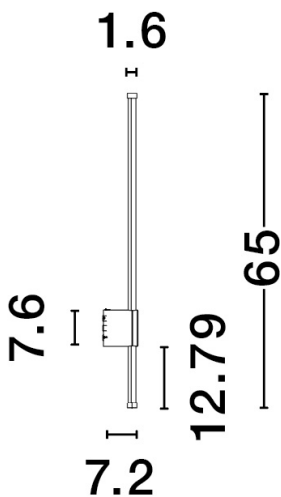

NOVA LUCE

PRODUCT DATASHEET

Version: 001

PRODUCT PHOTOGRAPH

TECHNICAL DRAWING

GENERAL INFORMATION

Product Code	9923406
Collection	Outdoor
Product Category	Wall
Product Family	Ridge
Mounting Location	Wall
Application Environment	Outdoor
Specifications	Antisalt Protection

DIMENSION & WEIGHT

LxWxH (cm)	D: 7,6 H: 65
Cut out (cm)	N/A
Weight (Kgr)	0.81

MATERIAL & COLOR

Product Color	Black
Body Material	Aluminium

APPLICATION & MOUNTING

Ambient Working Temp.	Max 45 oC
Type of Protection	IP65
Dimmable	No
Type of Dimming (Optional)	N/A
Mounting type	Surface
Mounting Depth (cm)	N/A
Led Module Replaceable	Yes
Light Source	LED

Power (Nominal)	12 W
Input voltage (Nominal)	220-240Vac
Mains Frequency	50/60Hz

PHOTOMETRICAL DATA

Luminous Flux	1073 lm
Color Temperature	3000 K
Light Color (Designation)	Warm White

WARRANTY

Warranty	3 Years
----------	----------------