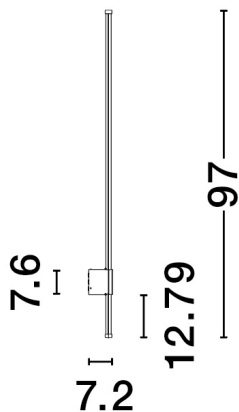

NOVA LUCE

PRODUCT DATASHEET

Version: 001

PRODUCT PHOTOGRAPH

TECHNICAL DRAWING

GENERAL INFORMATION

Product Code	9923407
Collection	Outdoor
Product Category	Wall
Product Family	Ridge
Mounting Location	Wall
Application Environment	Outdoor
Specifications	Antisalt Protection

DIMENSION & WEIGHT

LxWxH (cm)	D: 7,6 H: 97
Cut out (cm)	N/A
Weight (Kgr)	0.81

MATERIAL & COLOR

Product Color	White
Body Material	Aluminium

APPLICATION & MOUNTING

Ambient Working Temp.	Max 45 oC
Type of Protection	IP65
Dimmable	No
Type of Dimming (Optional)	N/A
Mounting type	Surface
Mounting Depth (cm)	N/A
Led Module Replaceable	Yes
Light Source	LED

Power (Nominal)	19 W
Input voltage (Nominal)	220-240Vac
Mains Frequency	50/60Hz

PHOTOMETRICAL DATA

Luminous Flux	1668 lm
Color Temperature	3000 K
Light Color (Designation)	Warm White

WARRANTY

Warranty	3 Years
----------	----------------