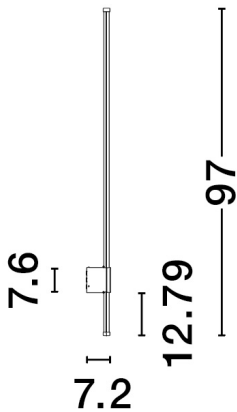

PRODUCT PHOTOGRAPH

TECHNICAL DRAWING

GENERAL INFORMATION

Product Code	9923408
Collection	Outdoor
Product Category	Wall
Product Family	Ridge
Mounting Location	Wall
Application Environment	Outdoor
Specifications	Antisalt Protection

DIMENSION & WEIGHT

LxWxH (cm)	D: 7,6 H: 97
Cut out (cm)	N/A
Weight (Kgr)	1.03

MATERIAL & COLOR

Product Color	Black
Body Material	Aluminium

APPLICATION & MOUNTING

Ambient Working Temp.	Max 45 oC
Type of Protection	IP65
Dimmable	No
Type of Dimming (Optional)	N/A
Mounting type	Surface
Mounting Depth (cm)	N/A
Led Module Replaceable	Yes
Light Source	LED

NOVA LUCE

PRODUCT DATASHEET

Version: 001

ELECTRICAL DATA

Power (Nominal)	19 W
Input voltage (Nominal)	220-240Vac
Mains Frequency	50/60Hz

PHOTOMETRICAL DATA

Luminous Flux	1636 lm
Color Temperature	3000 K
Light Color (Designation)	Warm White