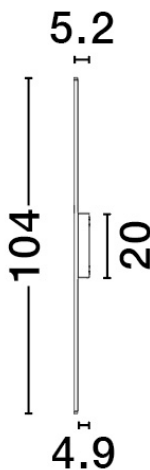

## PRODUCT PHOTOGRAPH

## TECHNICAL DRAWING

## DIMENSION & WEIGHT

LxWxH (cm)	L: 5,2 W: 4,9 H: 104
Cut out (cm)	N/A
Weight (Kgr)	1.59

### PHOTOMETRICAL DATA

Luminous Flux	<b>1706 lm</b>
Color Temperature	<b>3000 K</b>
Light Color (Designation)	<b>Warm White</b>