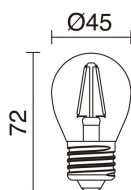

TAICHI 992A-G04X1A-01

Table lamp TAICHI E27-Ø45 2x60W White

RECOMMENDED ACCESSORIES

632H-L0504B-01
Lamp LED FILAMENT E27 LED
Bulb 4W 450lm/450lm CRI80
2000K/2500K White

Input voltage	220-240V AC
Frequency	50/60
Wattage (W)	4.0
IP	IP20