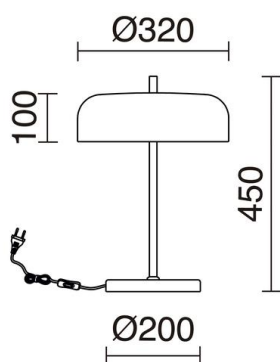

TAICHI 992A-G04X1A-01

Table lamp TAICHI E27-Ø45 2x60W White

GENERAL DATA

Category	Floor and Table lamps
Family	Taichi
Finish	[o1] White
Location	Indoor
Installation	Table lamp
Body material	Steel
Diffuser material	Frosted methacrylate
EAN	8433264118587

LIGHT SOURCES AND BEAMS

Sources	E27-Ø45 LED Bulb G45/TS-TSE/HAL G45 2x 60W max.
Lamp included	No
Beam	Diffuse

TECHNICAL DATA

Dimensions	Height x Width (mm): 450 x 320
IP	IP20
Protection class	Class II
Frequency	50/60 Hz
Input voltage	110-240V AC V
Power switches	1
Weight	4.1 Kg
Lead wire length	2,000.0 mm

TAICHI 992A-G04X1A-01

Table lamp TAICHI E27-Ø45 2x60W White

RECOMMENDED ACCESSORIES

632H-L0504B-01
Lamp LED FILAMENT E27 LED
Bulb 4W 450lm/450lm CRI80
2000K/2500K White

Input voltage	220-240V AC
Frequency	50/60
Wattage (W)	4.0
IP	IP20