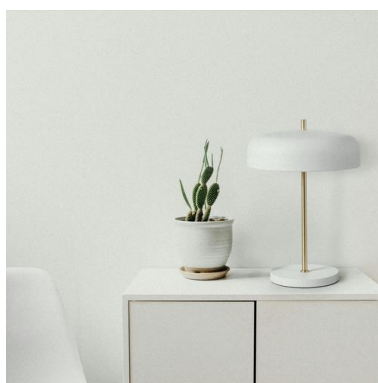

TAICHI 992A-G04X1A-01

Table lamp TAICHI E27-Ø45 2x60W White

COMPLEMENTARY IMAGES

PRODUCTS OF THE SAME FAMILY