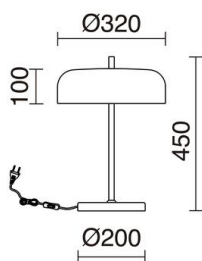

TAICHI 992A-G04X1A-01

Table lamp TAICHI E27-Ø45 2x60W White

The TAICHI family by Exo Lighting consists of a table and floor lamp made of steel and a tinted methacrylate diffuser. It uses an E27 lamp holder and is compatible with LED light source G45 Bulb (6W) / TS-TSE (23W) / Hal G45 (60W Max.) It emits diffused light. Its central structure is made of gold finish and its lampshade and base of white finish. Due to its classic design, it will be ideal to illuminate interiors such as living rooms, dining rooms and bedrooms.

GENERAL DATA

Category	Decorative
Family	Taichi
Finish	[01] White
Location	Indoor
Installation	Table lamp
Body material	Steel
Diffuser material	Frosted methacrylate
ETIM class	EC000302
EAN	8433264118587

LIGHT SOURCES AND BEAMS

Sources	E27-Ø45 LED Bulb G45/TS-TSE/HAL G45 2x 60W max.
Lamp included	No
Beam	Diffuse

TECHNICAL DATA

Dimensions	Height x Width (mm): 450 x 320
IP	IP20
Protection class	Class II
Frequency	50/60 Hz
Input voltage	110-240V AC V
Power switches	1
Weight	4.1 Kg
Lead wire length	2,000.0 mm

TAICHI 992A-G04X1A-01

Table lamp TAICHI E27-Ø45 2x60W White

RECOMMENDED ACCESSORIES

632H-L0504B-01
Lamp LED FILAMENT E27 LED
Bulb 4W
450lm(470lm)/450lm(470lm) CRI80
2000K/2500K White

Input voltage	220-240V AC
Frequency	50/60
Wattage (W)	4.0
IP	IP20