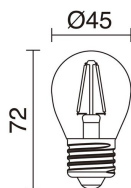

TAICHI 992A-G04X1A-01

Table lamp TAICHI E27-Ø45 2x60W White

RECOMMENDED ACCESSORIES

632H-L0504B-01
Lamp LED FILAMENT E27 LED
Bulb 4W
450lm(470lm)/450lm(470lm) CRI80
2000K/2500K White

Input voltage	220-240V AC
Frequency	50/60
Wattage (W)	4.0
IP	IP20