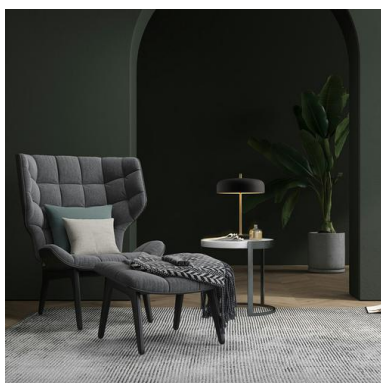

TAICHI 992A-G04X1A-02

Luminaria TAICHI

The TAICHI family by Exo Lighting consists of a table and floor lamp made of steel and a tinted methacrylate diffuser. It uses an E27 lamp holder and is compatible with LED light source G45 Bulb (6W) / TS-TSE (23W) / Hal G45 (60W Max.) It emits diffused light. Its central structure is made of gold finish and its lampshade and base of white finish. Due to its classic design, it will be ideal to illuminate interiors such as living rooms, dining rooms and bedrooms.

GENERAL DATA

Category	Floor and Table lamps
Family	Taichi
Location	Indoor
EAN	8433264439781

LIGHT SOURCES AND BEAMS

Lamp included	No

TECHNICAL DATA