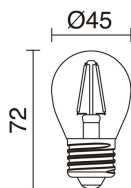

TAICHI 992B-G04X1A-01

Floor lamp TAICHI E27-Ø45 2x60W White

RECOMMENDED ACCESSORIES

632H-L0504B-01
Lamp LED FILAMENT E27 LED
Bulb 4W
450lm(470lm)/450lm(470lm) CRI80
2000K/2500K White

Input voltage	220-240V AC
Frequency	50/60
Wattage (W)	4.0
IP	IP20