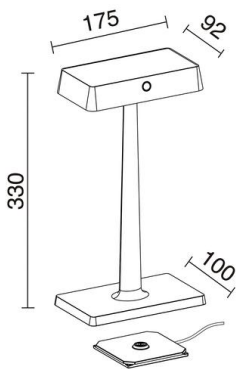

LISS 994A-L0103L-01 Portable Lamp LISS IP54 Touch dimming LED SMD 2.20W 231lm CRI80 3000K 45° microUSB White

The LISS portable luminaire, available in white and with an IP54 degree of protection that allows its use in exterior spaces, is made of aluminum, includes load base and has a 'touch' button with which in addition to turning on and off, it is possible to regulate the intensity of light. Ideal for the restoration and residential sector. This product is exclusive online.

GENERAL DATA

Category	Decorative
Family	Liss
Finish	[01] White
Location	Outdoor
Installation	Table lamp
Body material	Aluminum
Diffuser material	Transparent polycarbonate
ETIM class	EC000302
EAN	8433264117665

LIGHT SOURCES AND BEAMS

Sources	LED SMD 2.2W max. 231lm 3000K CRI80
Total flux	172 lm
Beam	45° - Direct symmetric

TECHNICAL DATA

Dimensions	Length x Height x Width (mm): 175 x 330 x 100
IP	IP54
Protection class	Class III
Dimmable	Touch dimming
Input voltage	5V DC V
Auxiliary gear	Battery charger
Rechargeable	With charger
Charger connector type	microUSB
USB ports charging devices	(1)
Battery charge time	5.0 h
Battery autonomy	8.0 h
Battery output voltage	3.7 V
Power switches	1
Lifetime	40,000 h
LED lifetime L	80
LED lifetime B	50
Weight	1.8 Kg
Cable outlets	1