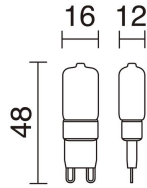

LUA 995A-H20X1A-04 Bollard LUA IP44 G9 LED Bulb 2.50W 160lm CRI80 3000K 478mm Anthracite

RECOMMENDED ACCESSORIES

369D-L2003B-02
Lamp G9 G9 LED Bulb 2.50W
160lm CRI80 4000K 300° White

Input voltage	220-240V AC
Frequency	50/60
Wattage (W)	2.5
IP	IP20
Protection class	Class I