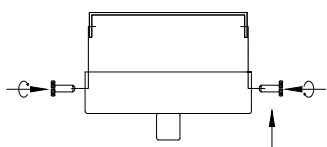

# NOVA LUCE

9988170

1

Turn off the general switch

2

Drill holes & apply plastic anchors  
With screws

3

Connect the wires

4

Apply the side screws

5

Apply the bulb

6

Apply the glass

7

Turn on the general switch