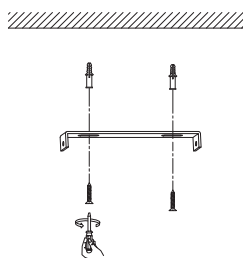

# NOVA LUCE

9988170

1

Turn off the general switch

2

Drill holes & apply plastic anchors  
With screws

3

Connect the wires

4

Apply the side screws

5

Apply the bulb

6

Apply the glass

7

Turn on the general switch