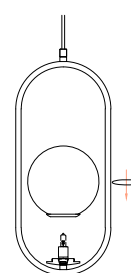

# NOVA LUCE

9988170

1

Turn off the general switch

2

Drill holes & apply plastic anchors  
With screws

3

Connect the wires

4

Apply the side screws

5

Apply the bulb

6

Apply the glass

7

Turn on the general switch