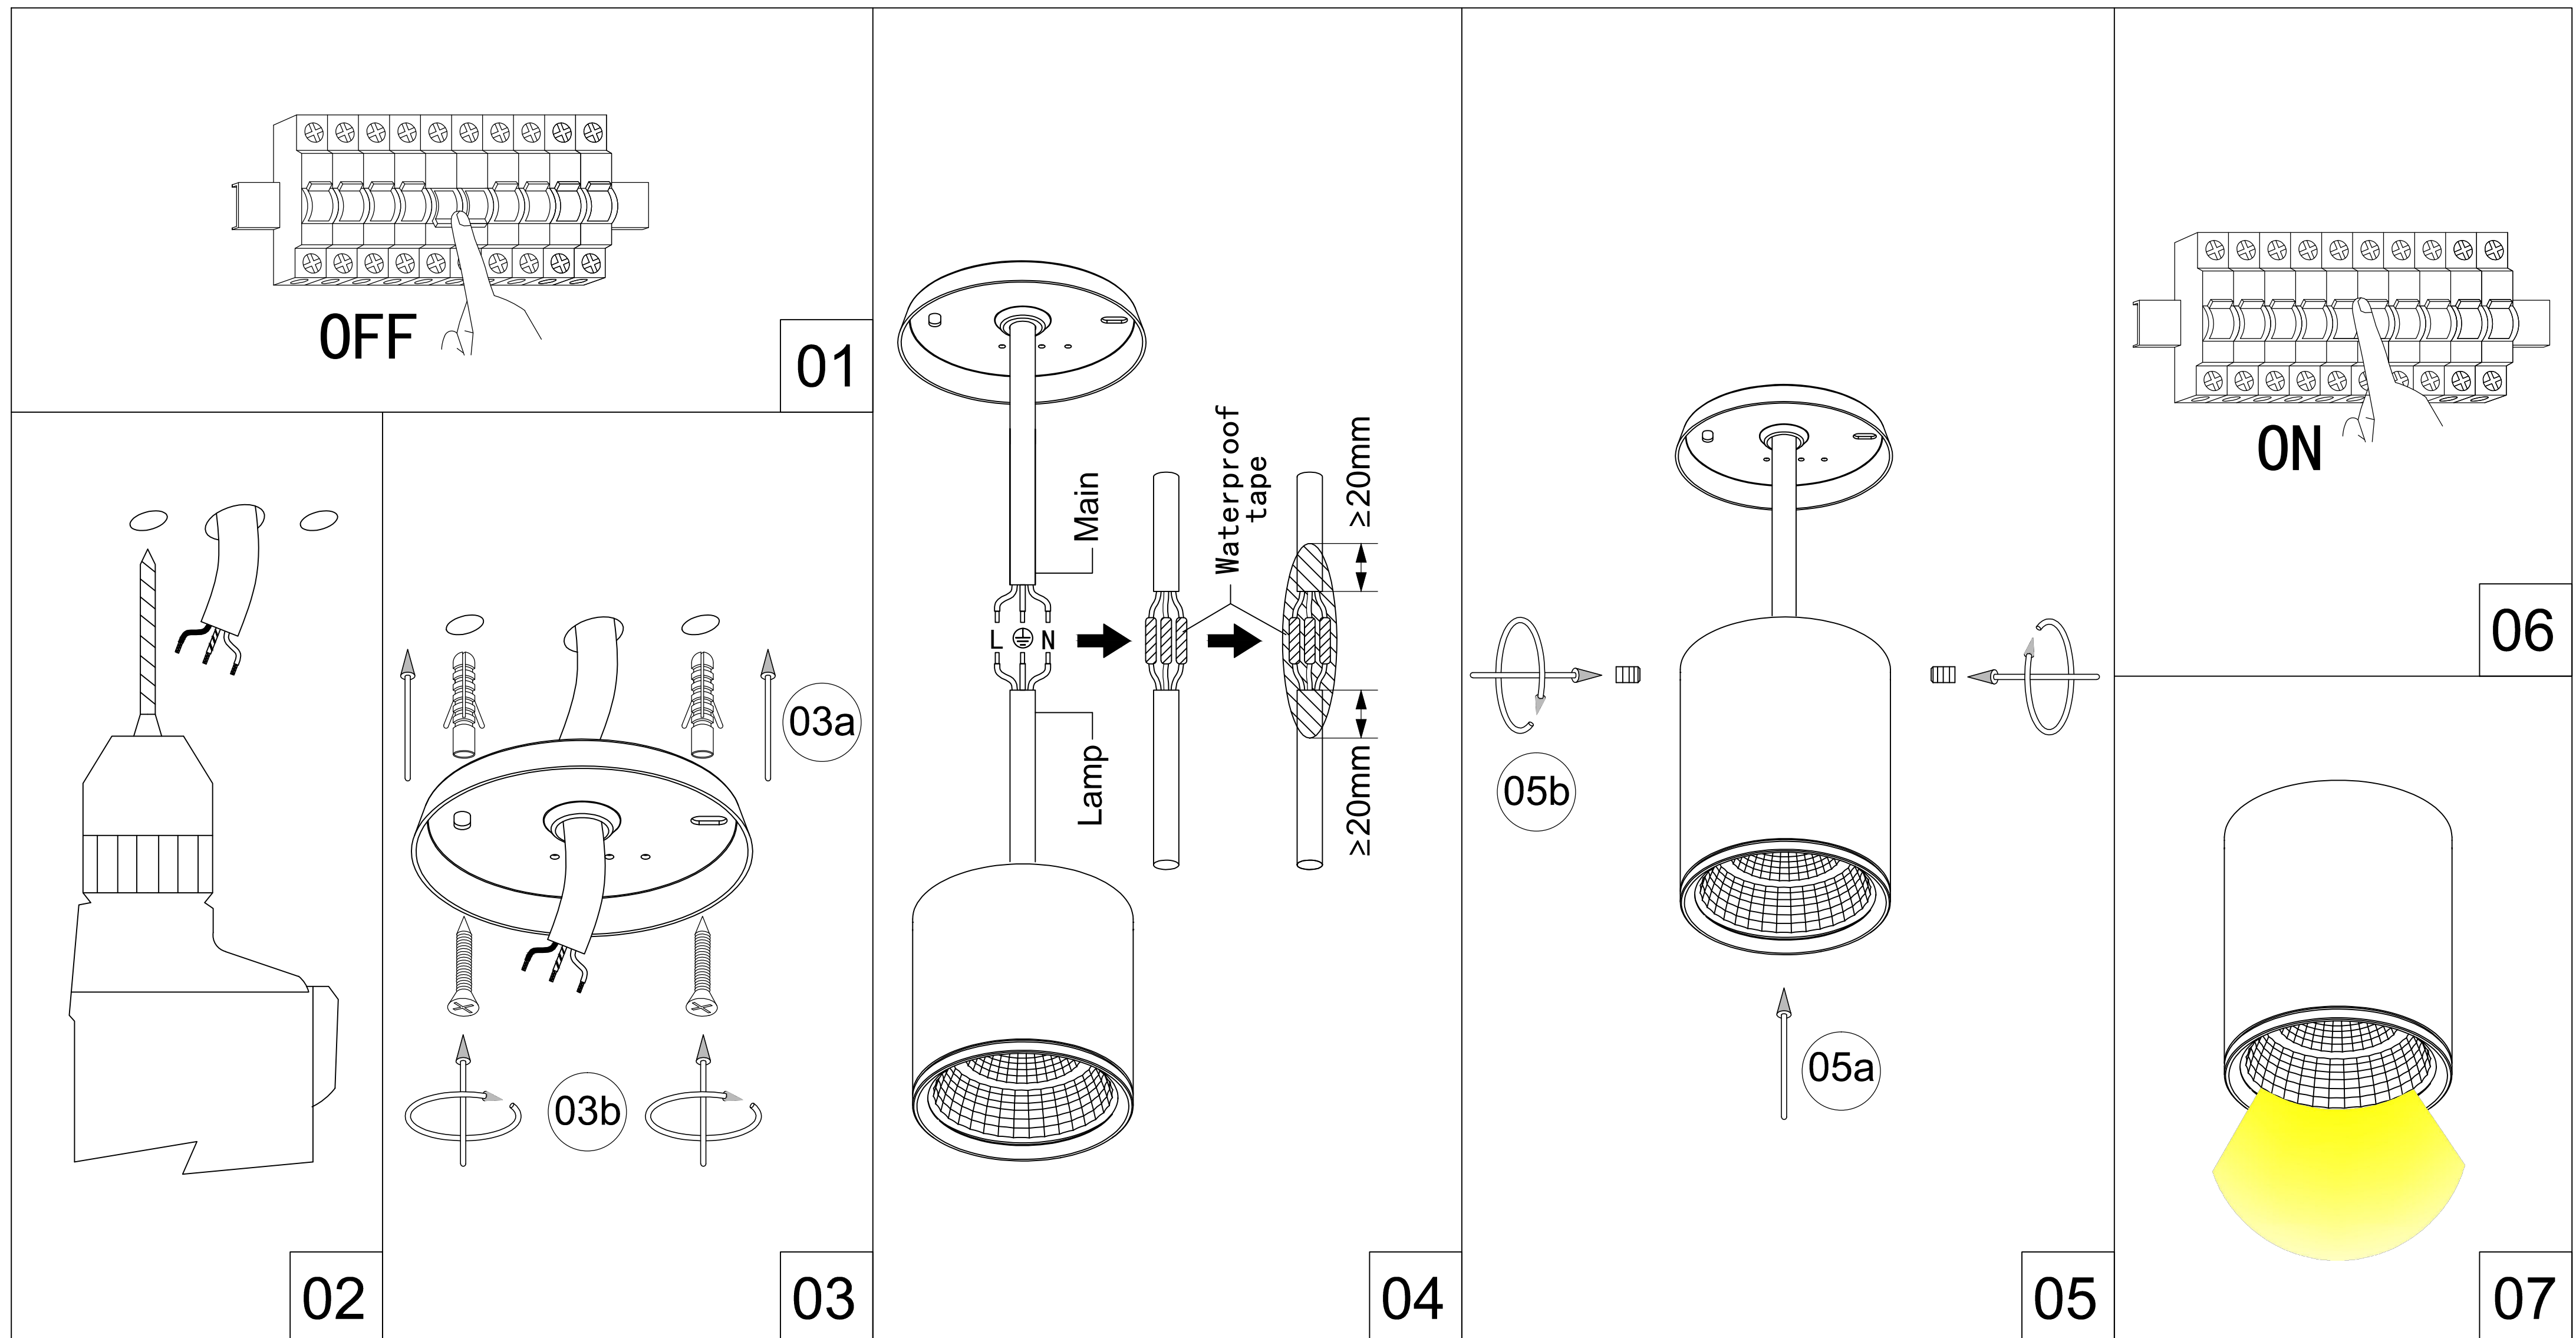

BL183 **BL184**
BL186 **BL187**

USER MANUAL

LED SURFACE DOWNLIGHT

01. SWITCH OFF MAIN
02. MAKE HOLE PATTERN
03. INSTALL THE BASE PLATE
04. CONNECT LAMP TO THE MAIN
05. DRIVE IN THE SCREWS UNTILL TIGHT
06. SWITCH ON THE MAIN AND LIGHT ON

Lamp: CREE COB LED
 Color: 2700K/3000K/4000K/6000K
 Color rendering: Ra90
 Input: 100V-240V AC
 Current: Constant 500/300mA
 Frequency: 50/60Hz
 Watt: 5W/12W
 Life span: 40,000hrs
 Operating temp: -20°C--+40°C
 IP65
 Dimmable: NO