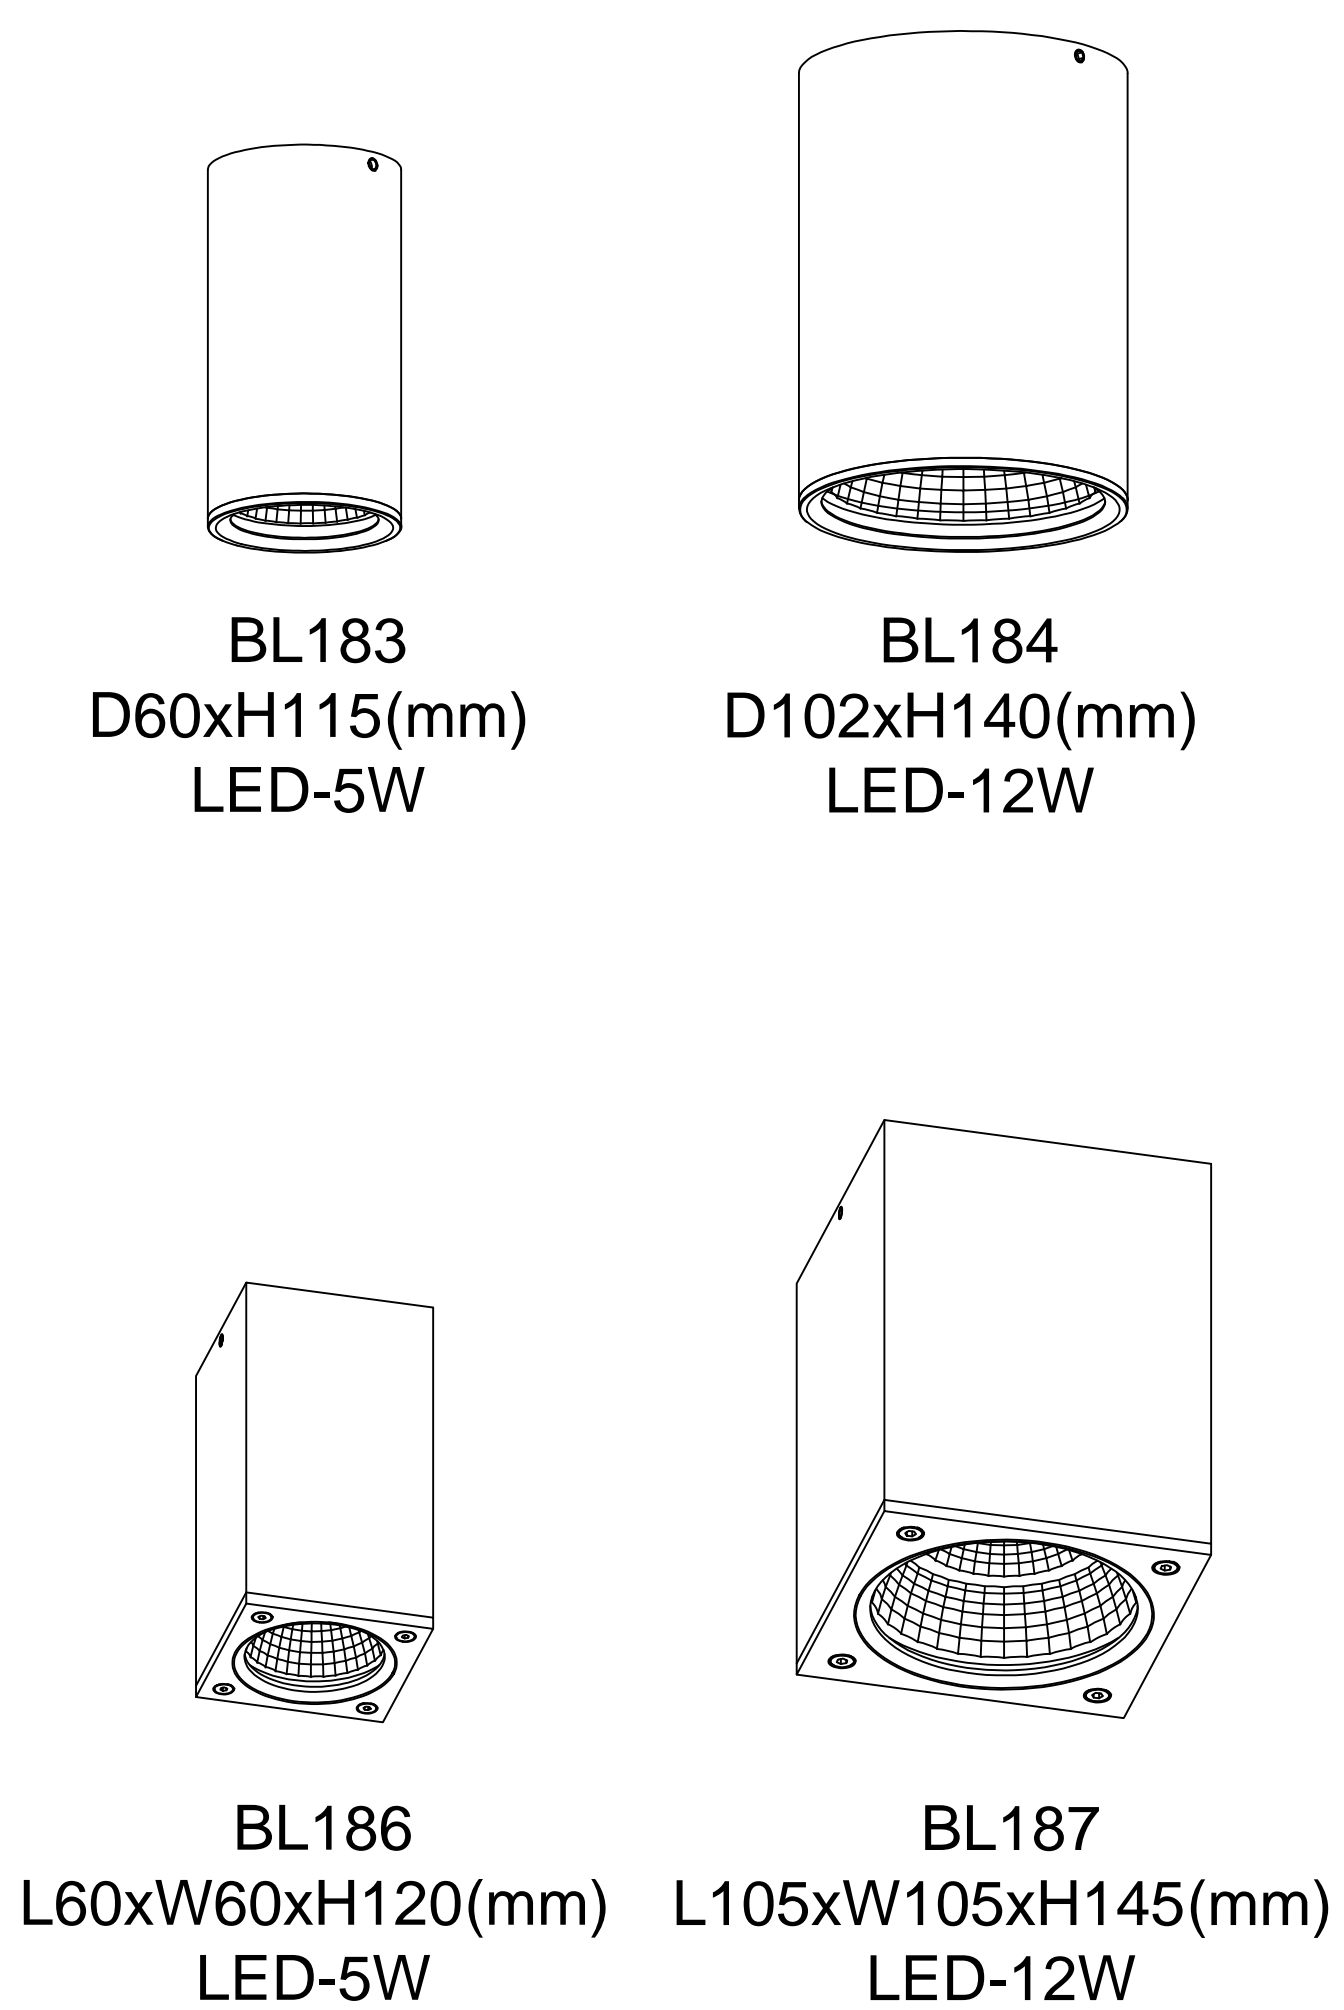

BL183 **BL184**
BL186 **BL187**

USER MANUAL

LED SURFACE DOWNLIGHT

01. SWITCH OFF MAIN
02. MAKE HOLE PATTERN
03. INSTALL THE BASE PLATE
04. CONNECT LAMP TO THE MAIN
05. DRIVE IN THE SCREWS UNTILL TIGHT
06. SWITCH ON THE MAIN AND LIGHT ON

Lamp: CREE COB LED
 Color: 2700K/3000K/4000K/6000K
 Color rendering: Ra90
 Input: 100V-240V AC
 Current: Constant 500/300mA
 Frequency: 50/60Hz
 Watt: 5W/12W
 Life span: 40,000hrs
 Operating temp: -20°C--+40°C
 IP65
 Dimmable: NO