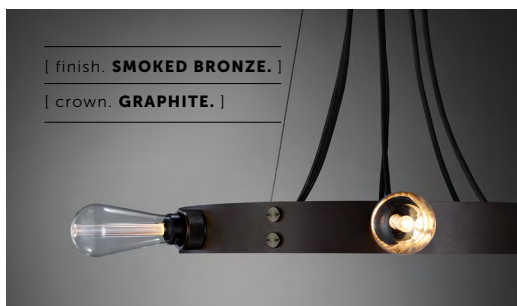

## HERO LIGHT

[ type. **CHANDELIER.** ]

[ knurl. **CROSS.** ]

[ material. **SOLID METAL.** ]

Our HERO light is a chandelier made from a 2mm powder coated metal ring, with solid knurled metal detailing. The light pendants can be set in the ring or left to hang through the centre and can be finished with a choice of our light bulbs.

[ type. **HERO LIGHT.** ]

[ info. **MEASUREMENTS.** ]

[ info. **SPECIFICATIONS.** ]

6 x Solid Metal Pendants

E27 SCREW

220-240V~

IP20

40W MAX

Bulbs sold separately

\* 0.75m and 1.25m lengths are only available in Smoked Bronze.  
3m SKUs are all adjustable from 3m to 0.5m by adjusting the cable lengths during install.

[ info. **FINISH & SKU NUMBERS.** ]