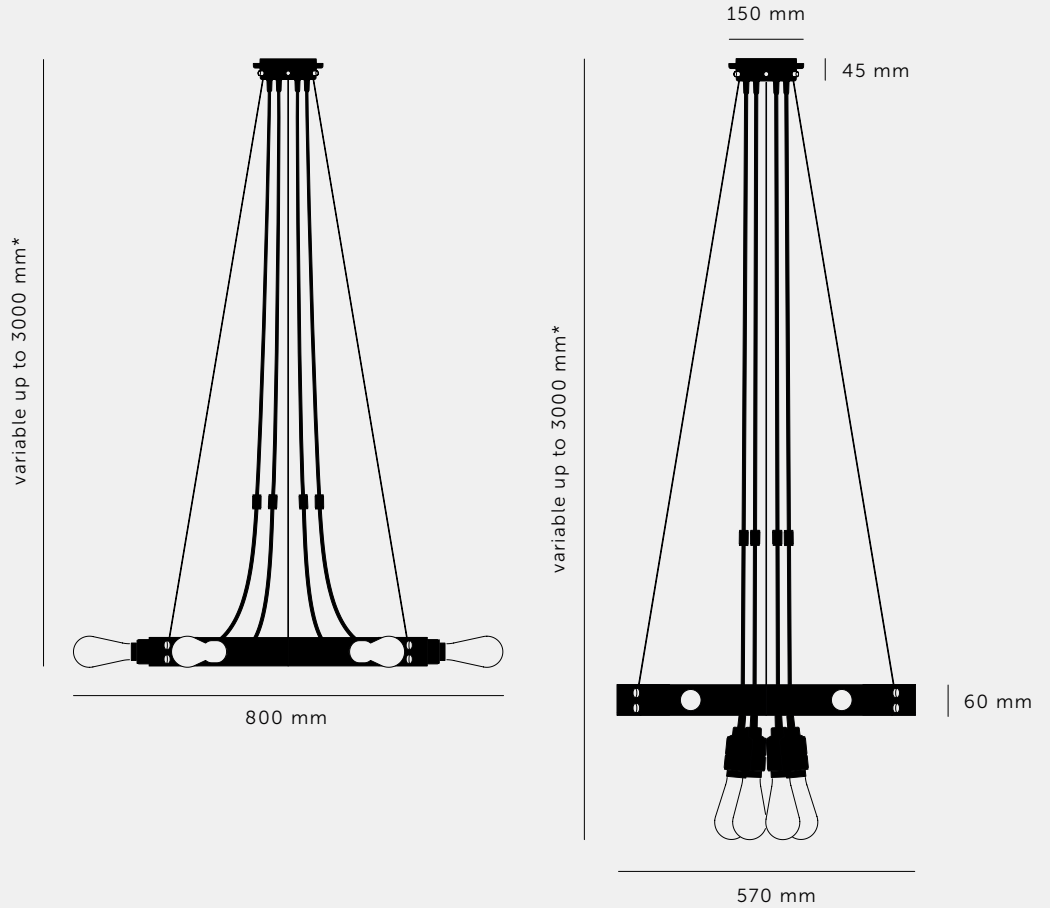

## HERO LIGHT

[ type. **CHANDELIER.** ]

[ knurl. **CROSS.** ]

[ material. **SOLID METAL.** ]

Our HERO light is a chandelier made from a 2mm powder coated metal ring, with solid knurled metal detailing. The light pendants can be set in the ring or left to hang through the centre and can be finished with a choice of our light bulbs.

[ type. **HERO LIGHT.** ]

[ info. **MEASUREMENTS.** ]

[ info. **SPECIFICATIONS.** ]

6 x Solid Metal Pendants

E27 SCREW

220-240V~

IP20

40W MAX

Bulbs sold separately

\* 0.75m and 1.25m lengths are only available in Smoked Bronze.  
3m SKUs are all adjustable from 3m to 0.5m by adjusting the cable lengths during install.

[ info. **FINISH & SKU NUMBERS.** ]

[ length. **0.75 M.** ]

Stone + Smoked Bronze

[ sku. ]

UK-HE6-SM-0.75-SN

Graphite + Smoked Bronze

RHE-091018

[ length. **1.25 M.** ]

Stone + Smoked Bronze