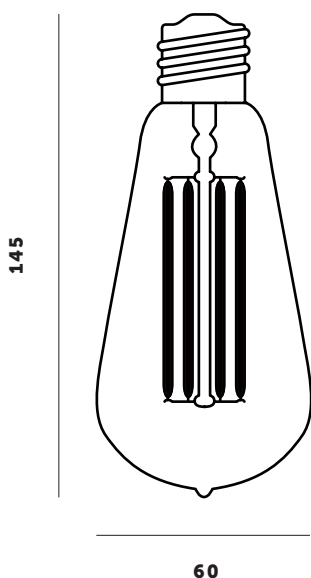

BUSTER + PUNCH

LED TEARDROP / AMBER

TECH SPEC

LED TEARDROP / AMBER

The LED Teardrop bulb is a warm white LED bulb with the classic Buster + Punch teardrop glass shape with an amber tint. To achieve an optimum lighting effect, use with dimmers.

busterandpunch.com
info@busterandpunch.com

LED TEARDROP BULB / AMBER

TECH SPEC

FINISH	SKU	SPECIFICATIONS
 LED Teardrop Bulb / Amber	BU-TD-E27-LEDF-CR-A	3,5W Dimmable LED bulb E27 screw 200-240V 400 lumen 2500k warm white