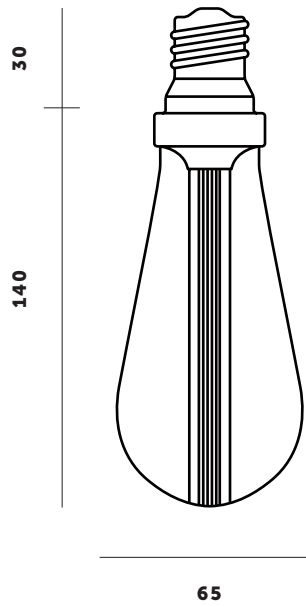

FINISH	SKU	FINISH	SKU
Crystal / Dimmable / Polycarbonate	BB-TD-E27-D-CR-B	Crystal / Dimmable / Glass	CBB-121026
Gold / Dimmable / Polycarbonate	BB-TD-E27-D-GO-B	Gold / Dimmable / Glass	CBB-131028
Smoked / Dimmable / Polycarbonate	BB-TD-E27-D-SM-B	Smoked / Dimmable / Glass	CBB-091027

SPECIFICATIONS

Power: 5W
Type: Dimmable LED
Screw fitting: E27
Supply: 240 VAC
Expected Life: 2 years
Lumen: Crystal max 250, Gold max 200, Smoked max 130.
Light appearance: Crystal 2700k, Gold 2500k, Smoked 2600k.
CRI: 80

Power factor: 0.88
Recommended dimmer module: Buster + Punch LED module.
(Sold with our dimmer switches)
Please note: Not suitable for DALI dimming systems.
CE certified.*
For indoor use only.

CARE INSTRUCTIONS

Wipe with damp cloth with no loose hairs, avoid using any chemicals. Please note all finishes are prone to aging.

* Official data doc can be supplied upon request.

PLEASE NOTE

The dimmable LED BUSTER BULB requires a LED-compatible dimmer switch, like the Buster + Punch Premium dimmer switch. They can also be used with on/off switches.

If you are looking to use this product in conjunction with a smart or home automation system, please refer to the system manufactures guidance to check compatibility. Our bulbs are mains dimmable via phase cut/trailing edge dimming. To avoid disappointment, please ensure a compatible smart module is fitted before purchase.