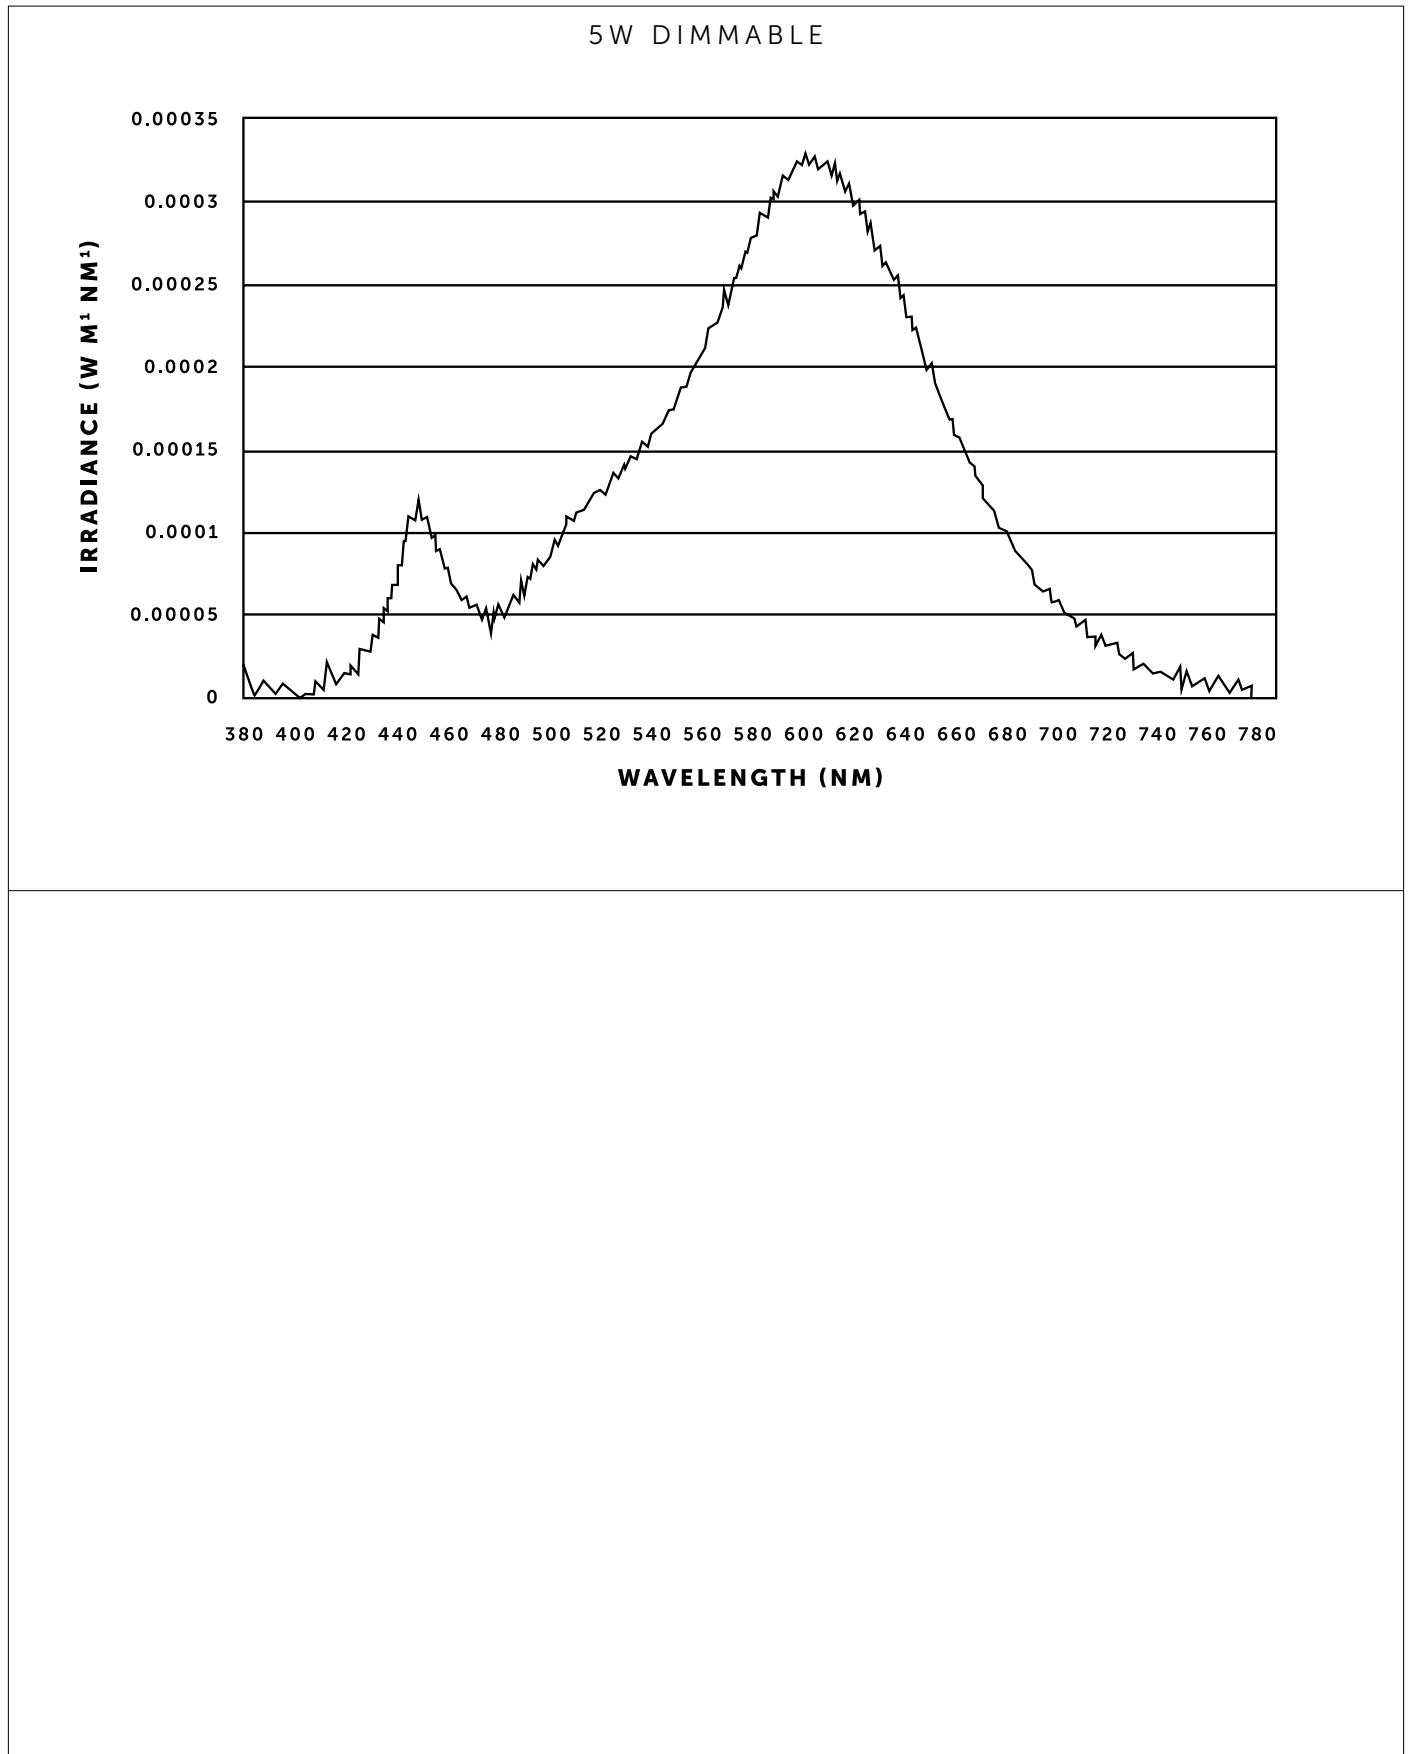

SPECTRAL IRRADIANCE AT 3M

busterandpunch.com
info@busterandpunch.com