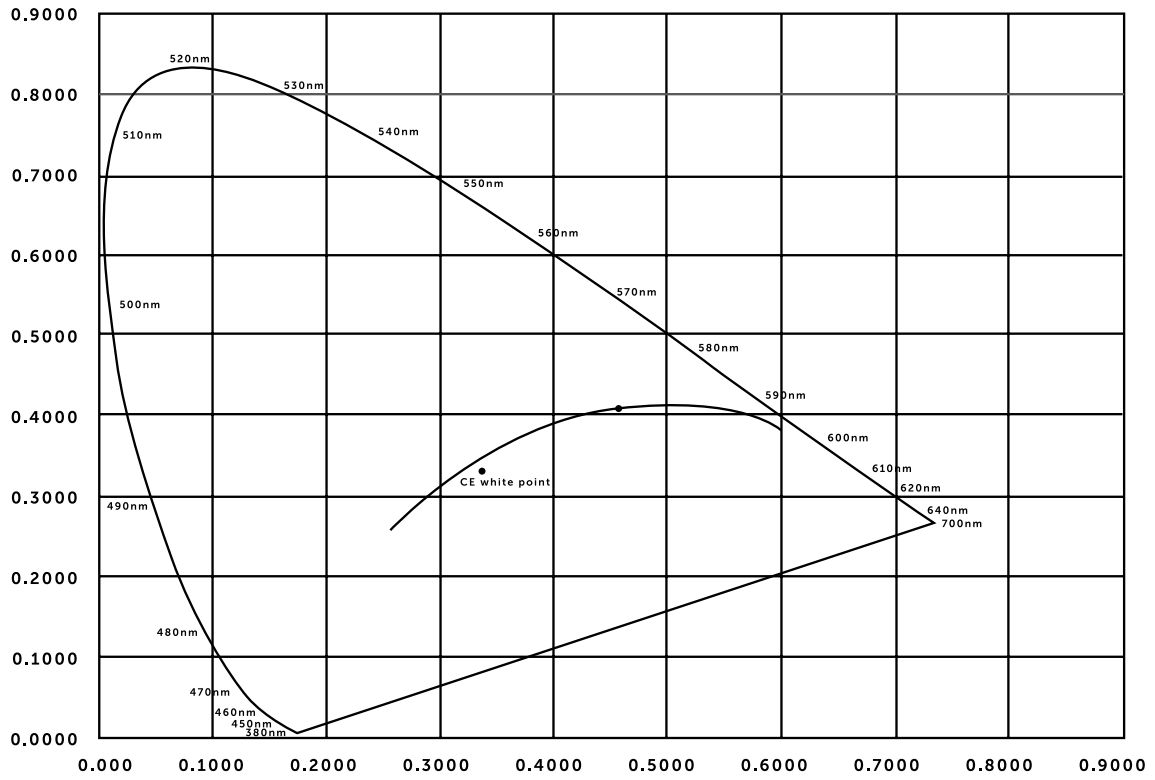

CRI 1931

5W DIMMABLE

CIE 1931 Chromaticity Cx: 0.4629
CIE 1931 Chromaticity Cy: 0.4145

busterandpunch.com
info@busterandpunch.com