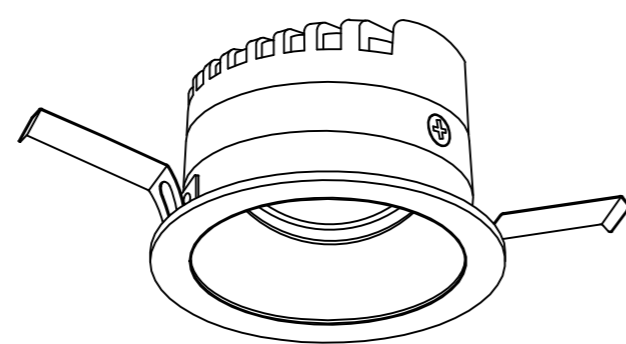

DC734 DC735 DC736

USER MANUAL LED RECESSED SPOTLIGHT

- 01.MAKE HOLE PATTERN
- 02.SWITCH OFF MAIN
- 03.CONNECT POWER-SUPPLY TO THE MAIN
- 04.CONNECT LAMP TO POWER SUPPLY
- 05.HOLD SPRINGS
- 06.PUT LAMP INTO CEILING
- 07.SWITCH ON THE MAIN AND LIGHT ON

DC734
D63xH43(mm)
LED-5W
open:Ø55mm

DC735
D85xH49(mm)
LED-9W
open:Ø75mm

DC736
D105xH63(mm)
LED-15W
open:Ø95mm

Lamp : CREE COB LED
 Color : 2700K/3000K/4000K/6000K
 Color rendering : Ra90
 Input : 220V-240V AC
 Current : Constant 500/250/400mA
 Frequency : 50/60Hz
 Watt : 5W/9W/15W
 Life span : 50,000hrs
 Operating temp : -20°C--+40°C
 IP20
 Dimmable : NO