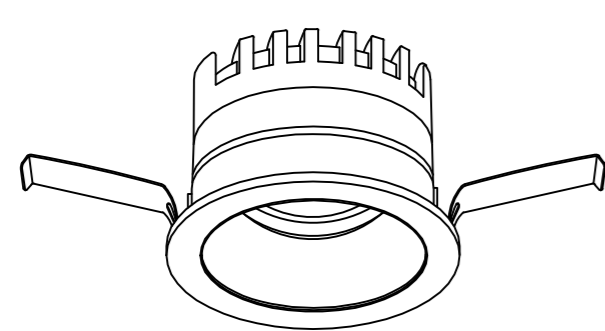

DC734 DC735 DC736

USER MANUAL LED RECESSED SPOTLIGHT

- 01.MAKE HOLE PATTERN
- 02.SWITCH OFF MAIN
- 03.CONNECT POWER-SUPPLY TO THE MAIN
- 04.CONNECT LAMP TO POWER SUPPLY
- 05.HOLD SPRINGS
- 06.PUT LAMP INTO CEILING
- 07.SWITCH ON THE MAIN AND LIGHT ON

DC734
D63xH43(mm)
LED-5W
open:Ø55mm

DC735
D85xH49(mm)
LED-9W
open:Ø75mm

DC736
D105xH63(mm)
LED-15W
open:Ø95mm

Lamp : CREE COB LED
 Color : 2700K/3000K/4000K/6000K
 Color rendering : Ra90
 Input : 220V-240V AC
 Current : Constant 500/250/400mA
 Frequency : 50/60Hz
 Watt : 5W/9W/15W
 Life span : 50,000hrs
 Operating temp : -20°C--+40°C
 IP20
 Dimmable : NO