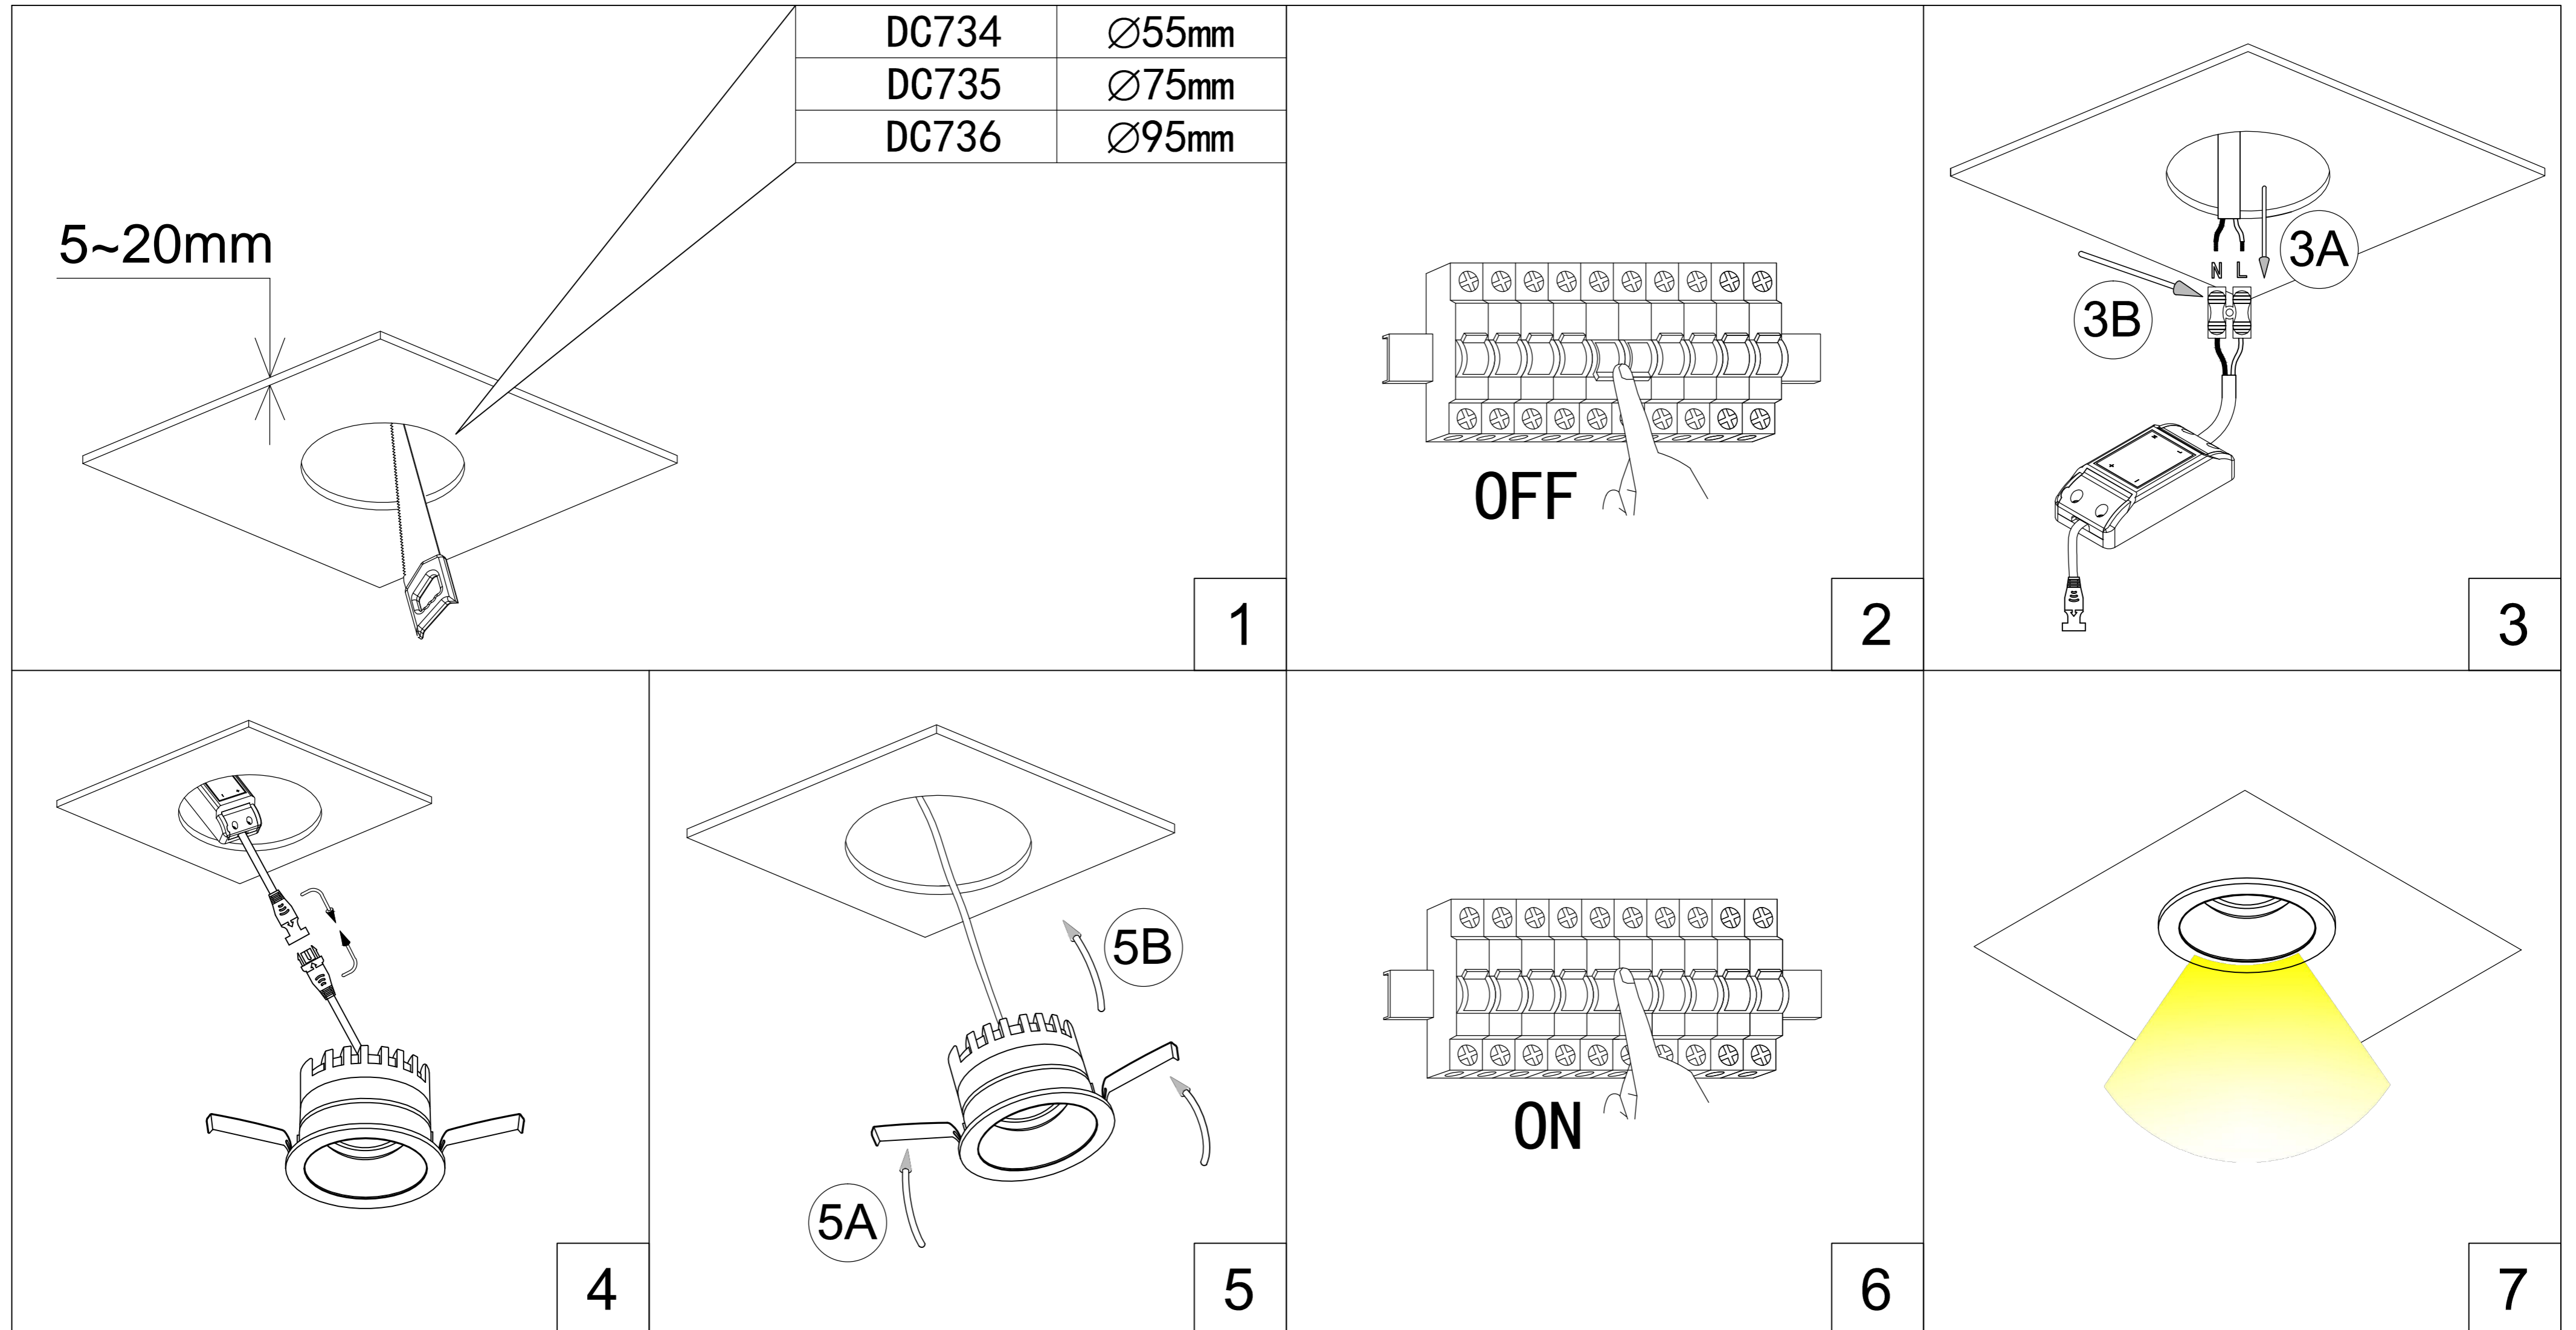

DC734 DC735 DC736

USER MANUAL LED RECESSED SPOTLIGHT

- 01.MAKE HOLE PATTERN
- 02.SWITCH OFF MAIN
- 03.CONNECT POWER-SUPPLY TO THE MAIN
- 04.CONNECT LAMP TO POWER SUPPLY
- 05.HOLD SPRINGS
- 06.PUT LAMP INTO CEILING
- 07.SWITCH ON THE MAIN AND LIGHT ON

DC734
D63xH43(mm)
LED-5W
open:Ø55mm

DC735
D85xH49(mm)
LED-9W
open:Ø75mm

DC736
D105xH63(mm)
LED-15W
open:Ø95mm

Lamp : CREE COB LED
 Color : 2700K/3000K/4000K/6000K
 Color rendering : Ra90
 Input : 220V-240V AC
 Current : Constant 500/250/400mA
 Frequency : 50/60Hz
 Watt : 5W/9W/15W
 Life span : 50,000hrs
 Operating temp : -20°C--+40°C
 IP20
 Dimmable : NO