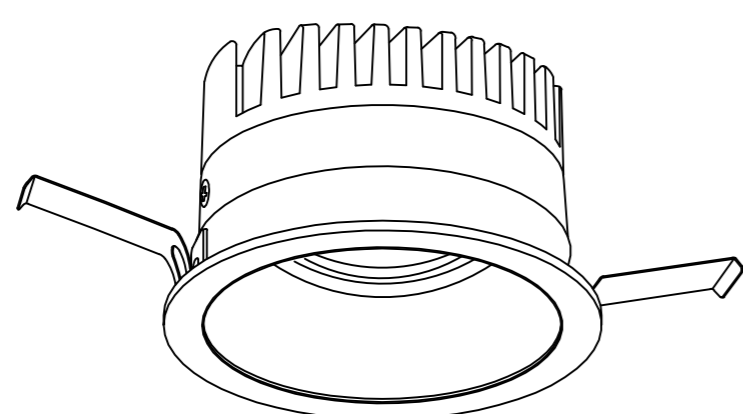

DC734 DC735 DC736

USER MANUAL LED RECESSED SPOTLIGHT

- 01.MAKE HOLE PATTERN
- 02.SWITCH OFF MAIN
- 03.CONNECT POWER-SUPPLY TO THE MAIN
- 04.CONNECT LAMP TO POWER SUPPLY
- 05.HOLD SPRINGS
- 06.PUT LAMP INTO CEILING
- 07.SWITCH ON THE MAIN AND LIGHT ON

DC734
D63xH43(mm)
LED-5W
open:Ø55mm

DC735
D85xH49(mm)
LED-9W
open:Ø75mm

DC736
D105xH63(mm)
LED-15W
open:Ø95mm

Lamp : CREE COB LED
 Color : 2700K/3000K/4000K/6000K
 Color rendering : Ra90
 Input : 220V-240V AC
 Current : Constant 500/250/400mA
 Frequency : 50/60Hz
 Watt : 5W/9W/15W
 Life span : 50,000hrs
 Operating temp : -20°C--+40°C
 IP20
 Dimmable : NO