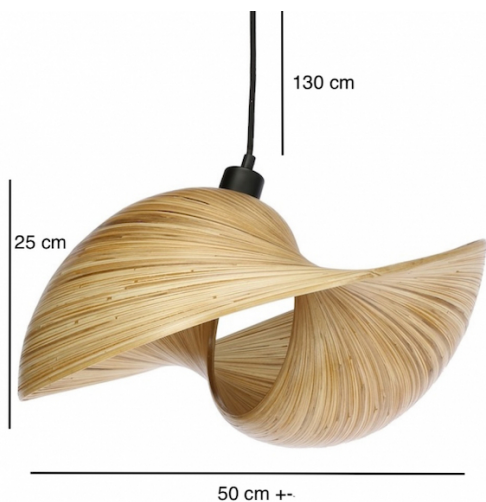

TECHNICAL DRAWING

ELECTRIC DATA

LED Source	LED E27
Input voltage	220-240Vac
Mains Frequency	50/60HZ
Wattage	Max 10w. LED
Lamp Included	NO
IP Rating	IP20

WARRANTY/CERTIFICATES

Warranty	2 years
Certificates	CE

td_lamps

Jeremiášova 2630

Prague 155 00, Czech Republic

Info @tdlamps.com

www.tdlamps.cz

+420 605 259 060