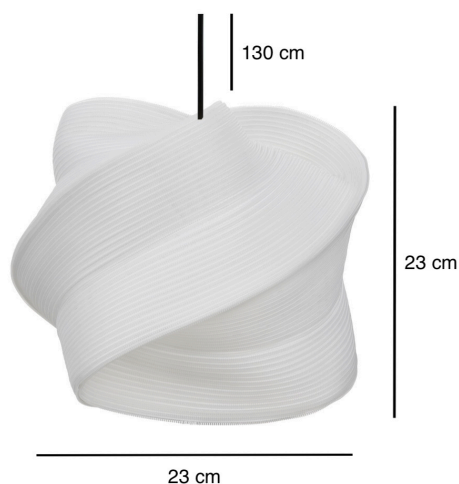

TECHNICAL DRAWING

ELECTRIC DATA

LED Source	LED E27
Input voltage	220-240Vac
Mains Frequency	50/60HZ
Wattage	Max 10w. LED
Lamp Included	NO
IP Rating	IP20

WARRANTY/CERTIFICATES

Warranty	2 years
Certificates	CE

td_lamps

Jeremiášova 2630

Prague 155 00, Czech Republic

Info @tdlamps.com

www.tdlamps.cz

+420 605 259 060