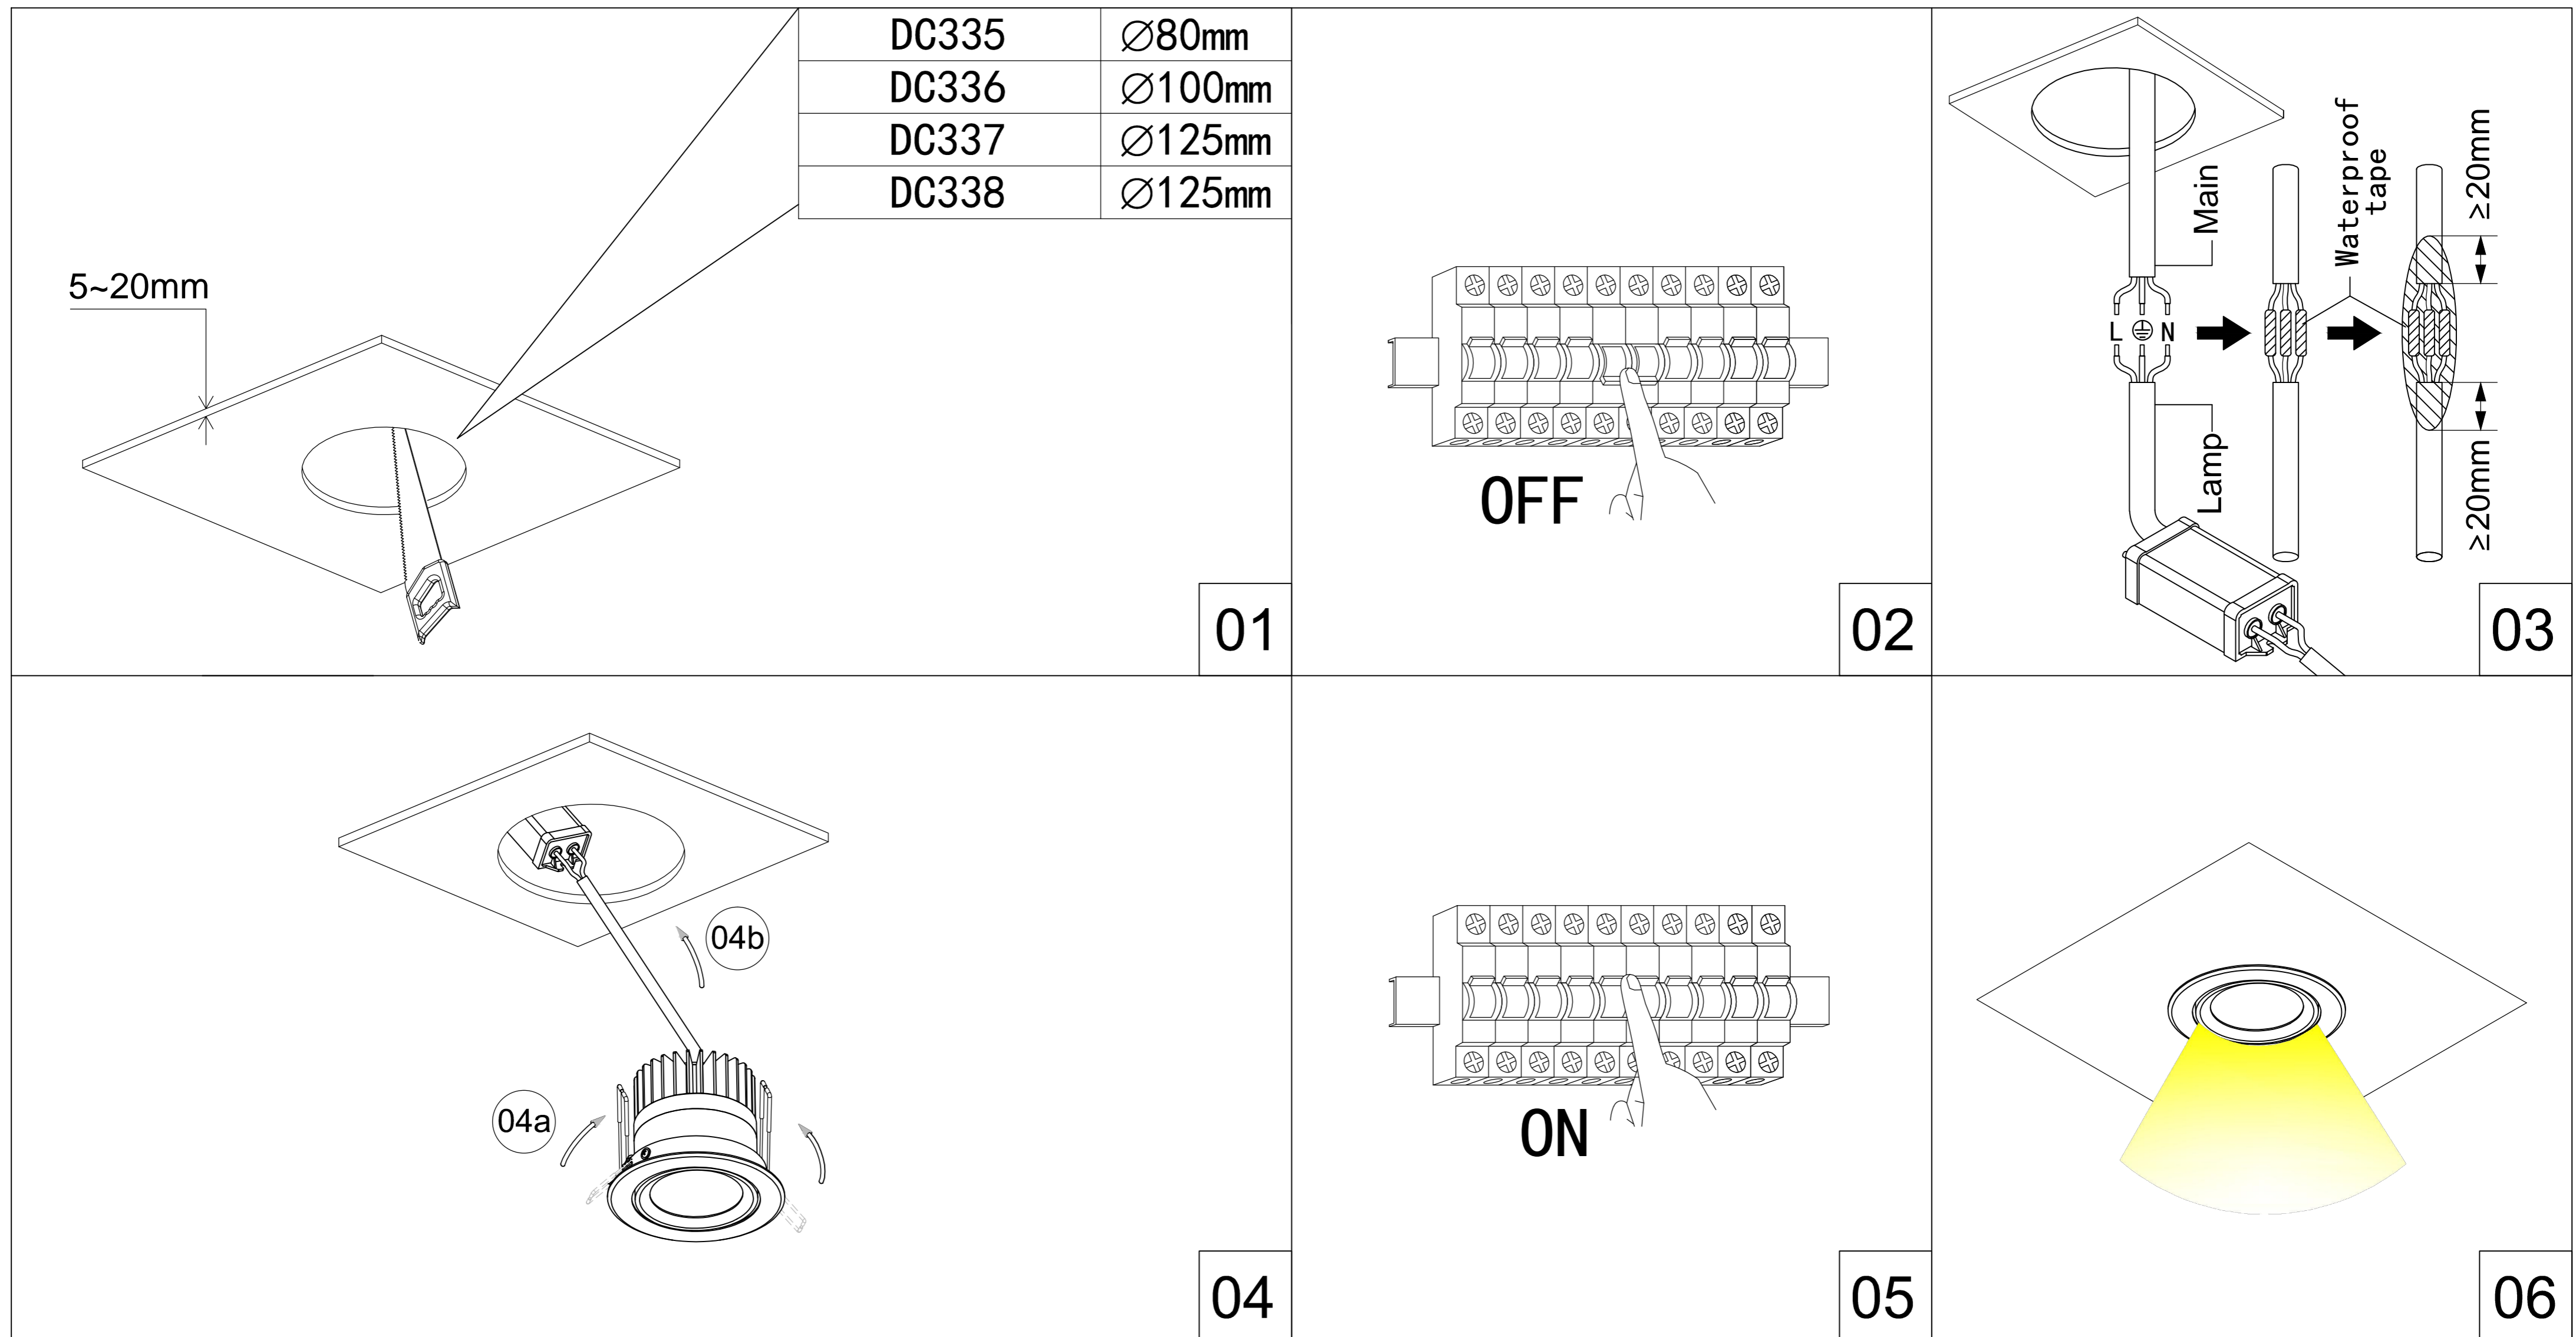

**DC335 DC336  
DC337 DC338**

**USER MANUAL  
LED RECESSED SPOTLIGHT**

- 01.MAKE HOLE PATTERN
- 02.SWITCH OFF MAIN
- 03.CONNECT POWER-SUPPLY TO THE MAIN
- 04.HOLD SPRINGS
- 05.PUT LAMP INTO CEILING
- 06.SWITCH ON THE MAIN AND LIGHT ON

Lamp:CREE COB LED  
 Color: 2700K/3000K/4000K/6000K  
 Color rendering: Ra90  
 Input: 100V-240V AC  
 Current: Constant 250/300/500/600mA  
 Frequency: 50/60Hz  
 Watt: 6W/9W/12W/20W  
 Life span: 40,000hrs  
 Operating temp: -20℃--+40℃  
 IP65  
 Dimmable: NO