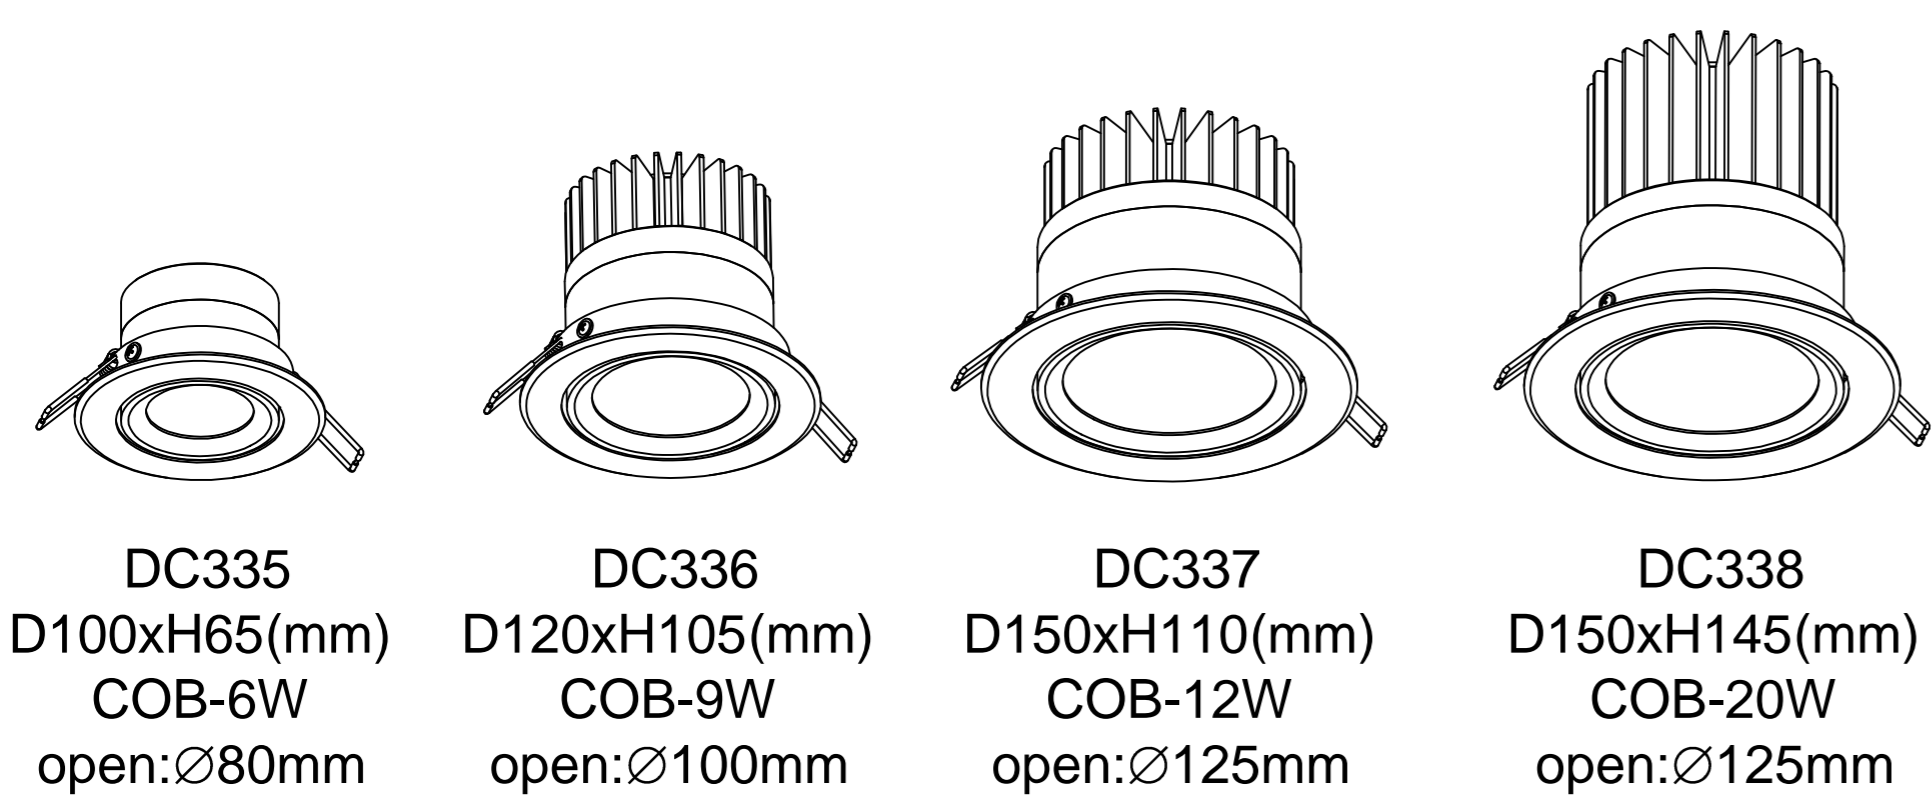

**DC335 DC336  
DC337 DC338**

**USER MANUAL  
LED RECESSED SPOTLIGHT**

- 01.MAKE HOLE PATTERN
- 02.SWITCH OFF MAIN
- 03.CONNECT POWER-SUPPLY TO THE MAIN
- 04.HOLD SPRINGS
- 05.PUT LAMP INTO CEILING
- 06.SWITCH ON THE MAIN AND LIGHT ON

Lamp:CREE COB LED  
 Color: 2700K/3000K/4000K/6000K  
 Color rendering: Ra90  
 Input: 100V-240V AC  
 Current: Constant 250/300/500/600mA  
 Frequency: 50/60Hz  
 Watt: 6W/9W/12W/20W  
 Life span: 40,000hrs  
 Operating temp: -20℃--+40℃  
 IP65  
 Dimmable: NO