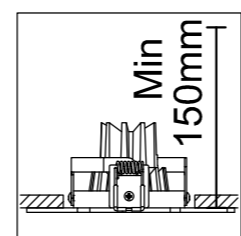

**DC335 DC336  
DC337 DC338**

**USER MANUAL  
LED RECESSED SPOTLIGHT**

- 01.MAKE HOLE PATTERN
- 02.SWITCH OFF MAIN
- 03.CONNECT POWER-SUPPLY TO THE MAIN
- 04.HOLD SPRINGS
- 05.PUT LAMP INTO CEILING
- 06.SWITCH ON THE MAIN AND LIGHT ON