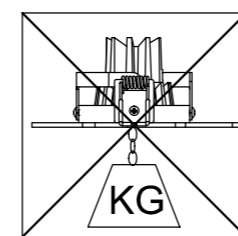

**DC335 DC336  
DC337 DC338**

**USER MANUAL  
LED RECESSED SPOTLIGHT**

- 01.MAKE HOLE PATTERN
- 02.SWITCH OFF MAIN
- 03.CONNECT POWER-SUPPLY TO THE MAIN
- 04.HOLD SPRINGS
- 05.PUT LAMP INTO CEILING
- 06.SWITCH ON THE MAIN AND LIGHT ON