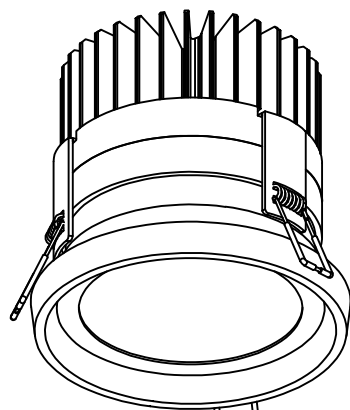

DC411 DC412 DC413

USER MANUAL LED RECESSED SPOTLIGHT

- 01.MAKE HOLE PATTERN
- 02.SWITCH OFF MAIN
- 03.CONNECT POWER-SUPPLY TO THE MAIN
- 04.HOLD SPRINGS
- 05.PUT LAMP INTO CEILING
- 06.SWITCH ON THE MAIN AND LIGHT ON

DC411
D78xH63(mm)
LED-6W
open:Ø70mm

DC412
D123xH100(mm)
LED-12W
open:Ø115mm

DC413
D123xH115(mm)
LED-24W
open:Ø115mm

Lamp : CREE COB LED
 Color : 2700K/3000K/4000K/6000K
 Color rendering : Ra90
 Input : 100V-240V AC
 Current : Constant 600mA/300mA
 Frequency : 50/60Hz
 Watt : 6W/12W/24W
 Life span : 40,000hrs
 Operating temp : -20°C--+40°C
 IP65
 Dimmable : NO