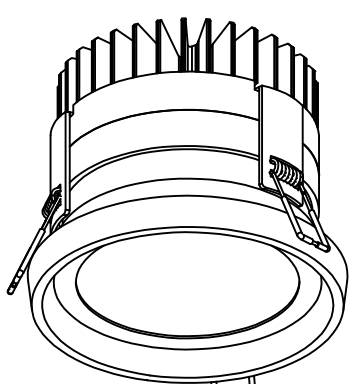

DC411 DC412 DC413

USER MANUAL LED RECESSED SPOTLIGHT

- 01.MAKE HOLE PATTERN
- 02.SWITCH OFF MAIN
- 03.CONNECT POWER-SUPPLY TO THE MAIN
- 04.HOLD SPRINGS
- 05.PUT LAMP INTO CEILING
- 06.SWITCH ON THE MAIN AND LIGHT ON

DC411
D78xH63(mm)
LED-6W
open:Ø70mm

DC412
D123xH100(mm)
LED-12W
open:Ø115mm

DC413
D123xH115(mm)
LED-24W
open:Ø115mm

Lamp : CREE COB LED
 Color : 2700K/3000K/4000K/6000K
 Color rendering : Ra90
 Input : 100V-240V AC
 Current : Constant 600mA/300mA
 Frequency : 50/60Hz
 Watt : 6W/12W/24W
 Life span : 40,000hrs
 Operating temp : -20°C--+40°C
 IP65
 Dimmable : NO