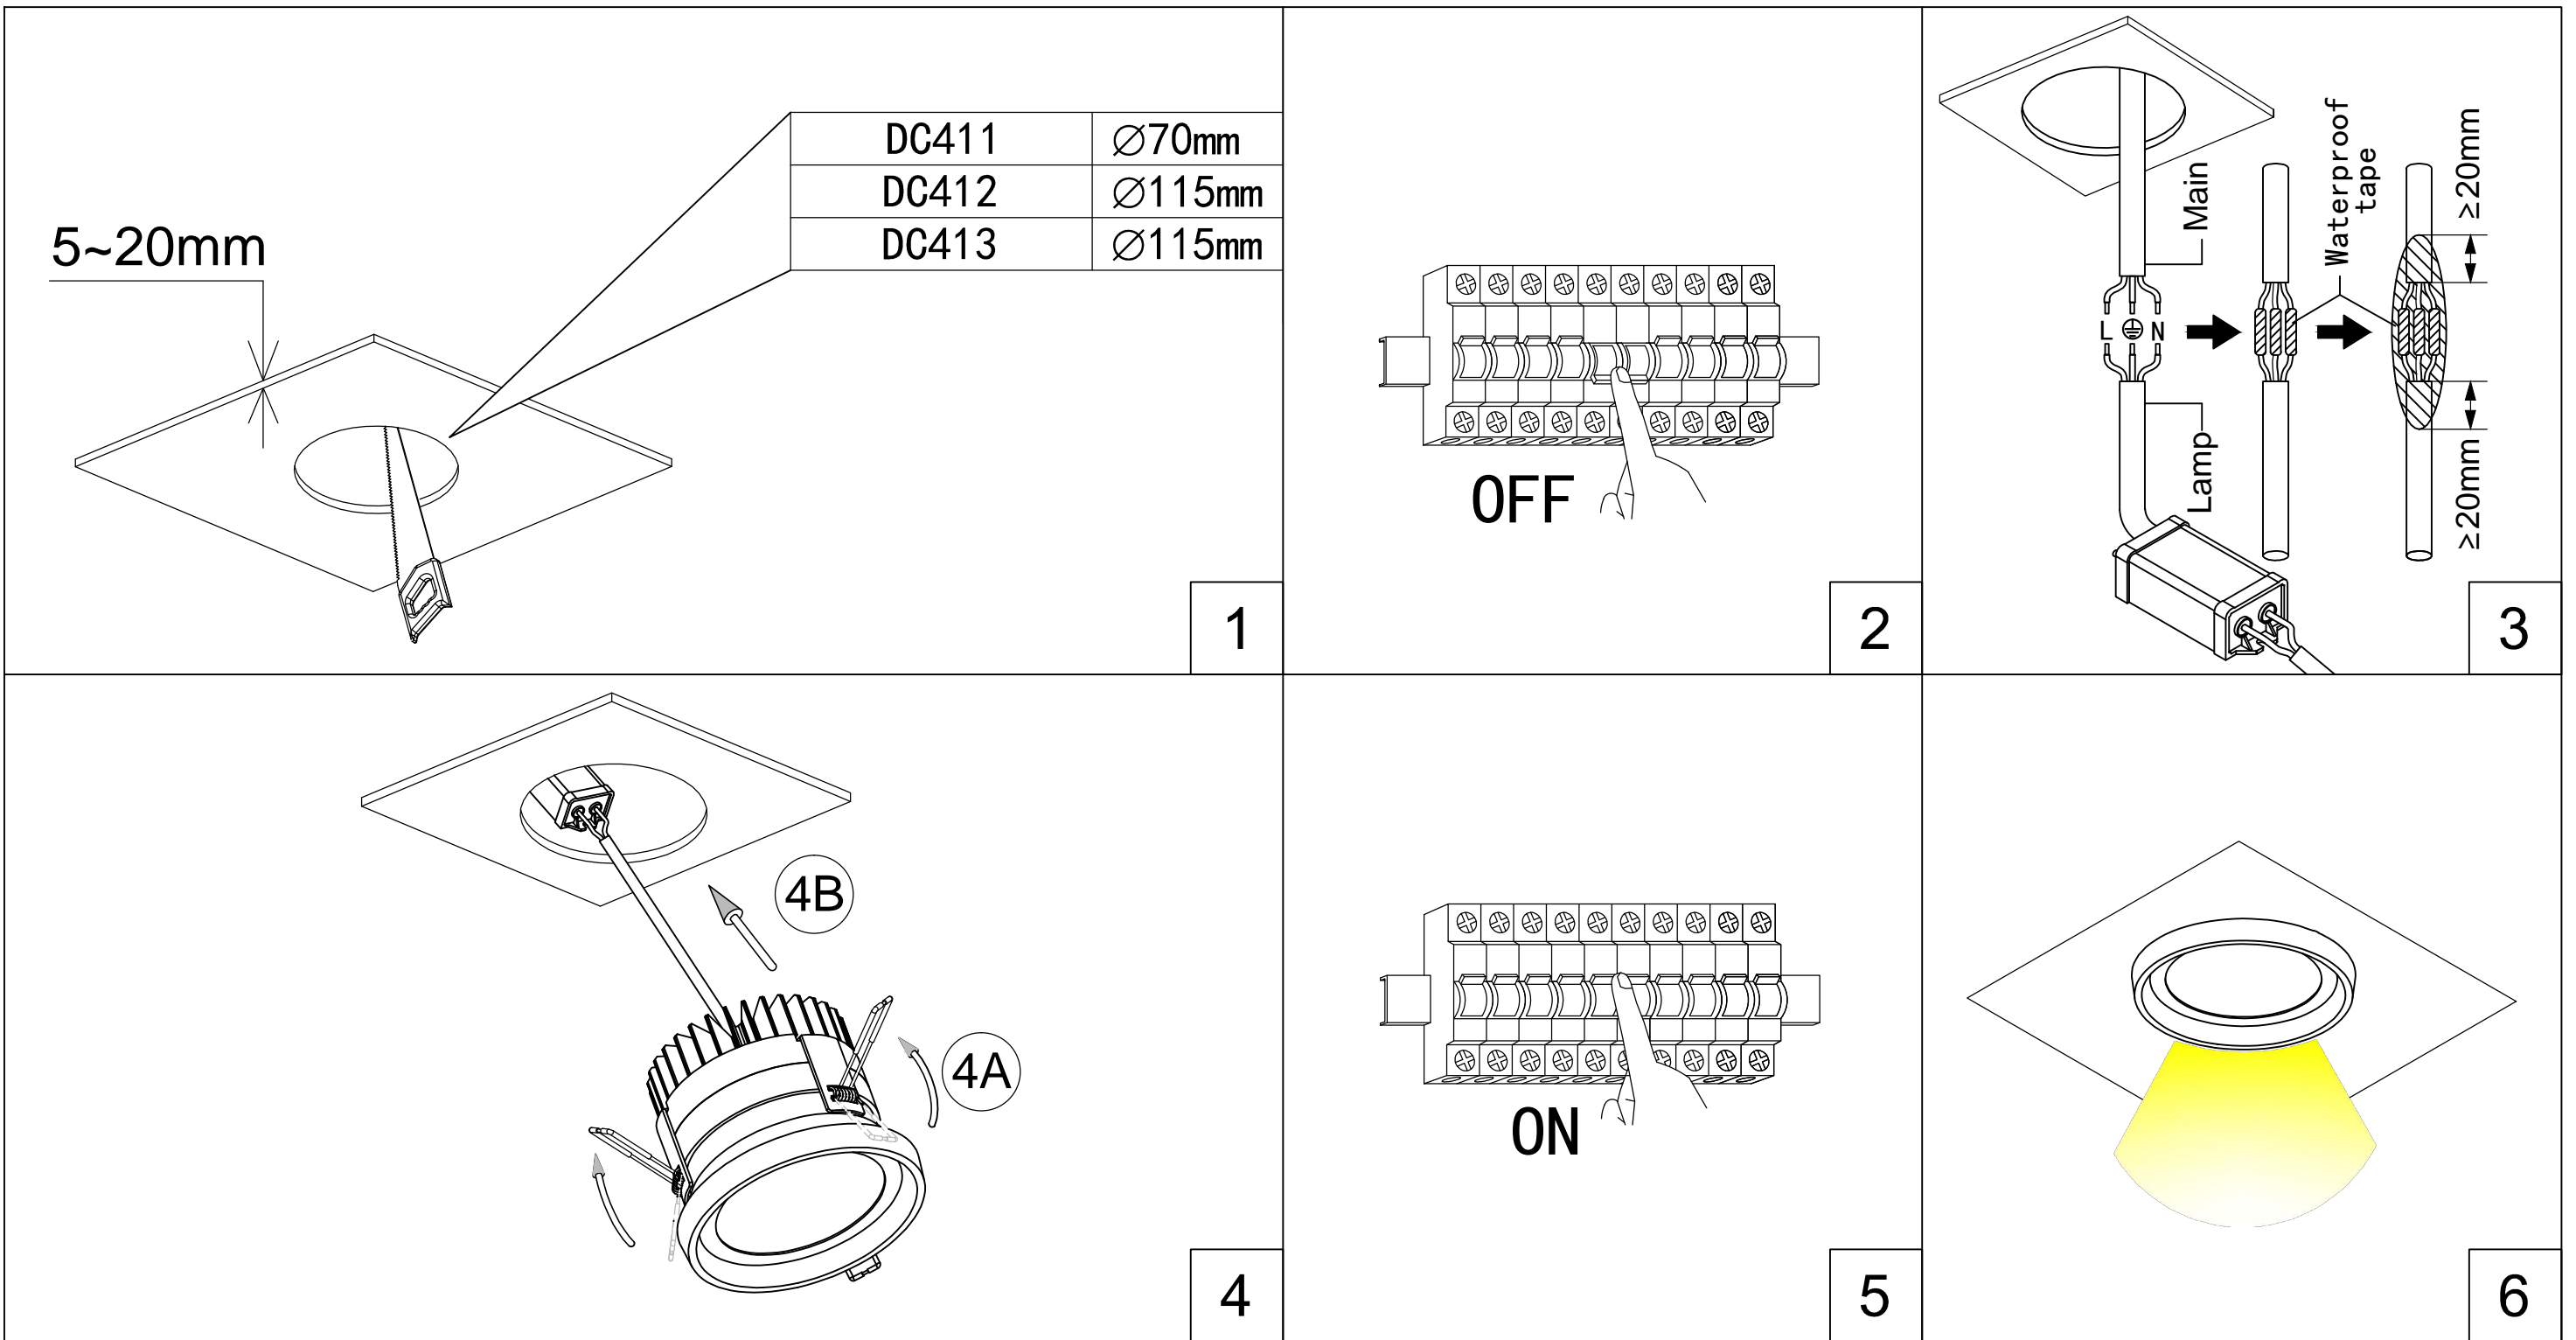

DC411 DC412 DC413

USER MANUAL LED RECESSED SPOTLIGHT

- 01.MAKE HOLE PATTERN
- 02.SWITCH OFF MAIN
- 03.CONNECT POWER-SUPPLY TO THE MAIN
- 04.HOLD SPRINGS
- 05.PUT LAMP INTO CEILING
- 06.SWITCH ON THE MAIN AND LIGHT ON

DC411
D78xH63(mm)
LED-6W
open:Ø70mm

DC412
D123xH100(mm)
LED-12W
open:Ø115mm

DC413
D123xH115(mm)
LED-24W
open:Ø115mm

Lamp : CREE COB LED
 Color : 2700K/3000K/4000K/6000K
 Color rendering : Ra90
 Input : 100V-240V AC
 Current : Constant 600mA/300mA
 Frequency : 50/60Hz
 Watt : 6W/12W/24W
 Life span : 40,000hrs
 Operating temp : -20°C--+40°C
 IP65
 Dimmable : NO