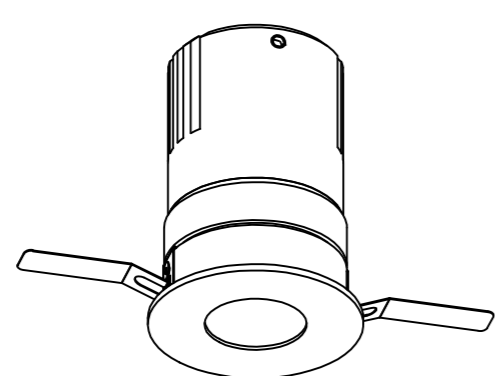

DC425 DC426 DC427
 DC430 DC431 DC432
 DC435 DC436 DC437

USER MANUAL

LED RECESSED SPOTLIGHT

- 01.MAKE HOLE PATTERN
- 02.SWITCH OFF MAIN
- 03.CONNECT POWER-SUPPLY TO THE MAIN
- 04.CONNECT LAMP TO POWER SUPPLY
- 05.HOLD SPRINGS
- 06.PUT LAMP INTO CEILING
- 07.SWITCH ON THE MAIN AND LIGHT ON

DC425
 D49xH80(mm)
 LED-7W
 open:Ø43mm

DC426
 D59xH82(mm)
 LED-9W
 open:Ø52mm

DC427
 D68xH88(mm)
 LED-12W
 open:Ø62mm

DC430
 D54xH87(mm)
 LED-7W
 open:Ø47mm

DC431
 D64xH90(mm)
 LED-9W
 open:Ø55mm

DC432
 D71xH97(mm)
 LED-12W
 open:Ø62mm

DC435
 D49xH80(mm)
 LED-7W
 open:Ø43mm

DC436
 D59xH82(mm)
 LED-9W
 open:Ø52mm

DC437
 D66xH88(mm)
 LED-12W
 open:Ø60mm

Lamp: CREE COB LED
 Color: 2700K/3000K/4000K/6000K
 Color rendering: Ra90
 Input: 220V-240V AC
 Current: Constant 700/250/300mA
 Frequency: 50/60Hz
 Watt: 7W/9W/12W
 Life span: 50,000hrs
 Operating temp: -20°C--+40°C
 IP20
 Dimmable: NO