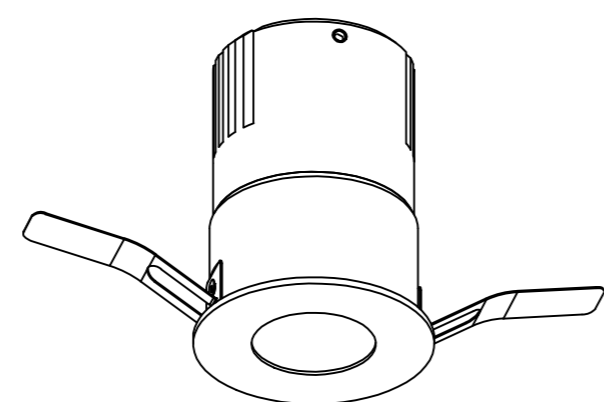

DC425 DC426 DC427
 DC430 DC431 DC432
 DC435 DC436 DC437

USER MANUAL

LED RECESSED SPOTLIGHT

- 01.MAKE HOLE PATTERN
- 02.SWITCH OFF MAIN
- 03.CONNECT POWER-SUPPLY TO THE MAIN
- 04.CONNECT LAMP TO POWER SUPPLY
- 05.HOLD SPRINGS
- 06.PUT LAMP INTO CEILING
- 07.SWITCH ON THE MAIN AND LIGHT ON

DC425
 D49xH80(mm)
 LED-7W
 open:Ø43mm

DC426
 D59xH82(mm)
 LED-9W
 open:Ø52mm

DC427
 D68xH88(mm)
 LED-12W
 open:Ø62mm

DC430
 D54xH87(mm)
 LED-7W
 open:Ø47mm

DC431
 D64xH90(mm)
 LED-9W
 open:Ø55mm

DC432
 D71xH97(mm)
 LED-12W
 open:Ø62mm

DC435
 D49xH80(mm)
 LED-7W
 open:Ø43mm

DC436
 D59xH82(mm)
 LED-9W
 open:Ø52mm

DC437
 D66xH88(mm)
 LED-12W
 open:Ø60mm

Lamp: CREE COB LED
 Color: 2700K/3000K/4000K/6000K
 Color rendering: Ra90
 Input: 220V-240V AC
 Current: Constant 700/250/300mA
 Frequency: 50/60Hz
 Watt: 7W/9W/12W
 Life span: 50,000hrs
 Operating temp: -20°C--+40°C
 IP20
 Dimmable: NO