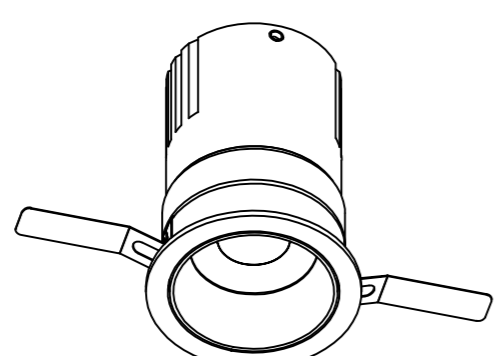

DC425 DC426 DC427
 DC430 DC431 DC432
 DC435 DC436 DC437

USER MANUAL

LED RECESSED SPOTLIGHT

- 01.MAKE HOLE PATTERN
- 02.SWITCH OFF MAIN
- 03.CONNECT POWER-SUPPLY TO THE MAIN
- 04.CONNECT LAMP TO POWER SUPPLY
- 05.HOLD SPRINGS
- 06.PUT LAMP INTO CEILING
- 07.SWITCH ON THE MAIN AND LIGHT ON

DC425
 D49xH80(mm)
 LED-7W
 open:Ø43mm

DC426
 D59xH82(mm)
 LED-9W
 open:Ø52mm

DC427
 D68xH88(mm)
 LED-12W
 open:Ø62mm

DC430
 D54xH87(mm)
 LED-7W
 open:Ø47mm

DC431
 D64xH90(mm)
 LED-9W
 open:Ø55mm

DC432
 D71xH97(mm)
 LED-12W
 open:Ø62mm

DC435
 D49xH80(mm)
 LED-7W
 open:Ø43mm

DC436
 D59xH82(mm)
 LED-9W
 open:Ø52mm

DC437
 D66xH88(mm)
 LED-12W
 open:Ø60mm

Lamp: CREE COB LED
 Color: 2700K/3000K/4000K/6000K
 Color rendering: Ra90
 Input: 220V-240V AC
 Current: Constant 700/250/300mA
 Frequency: 50/60Hz
 Watt: 7W/9W/12W
 Life span: 50,000hrs
 Operating temp: -20°C--+40°C
 IP20
 Dimmable: NO