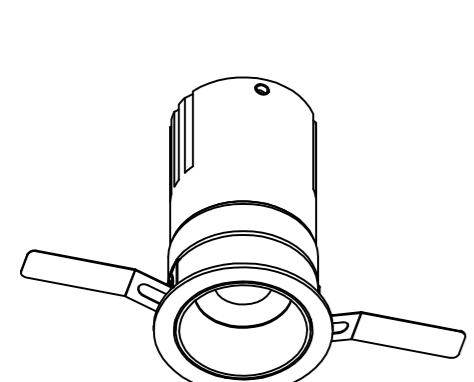

DC425 DC426 DC427
 DC430 DC431 DC432
 DC435 DC436 DC437

USER MANUAL

LED RECESSED SPOTLIGHT

- 01.MAKE HOLE PATTERN
- 02.SWITCH OFF MAIN
- 03.CONNECT POWER-SUPPLY TO THE MAIN
- 04.CONNECT LAMP TO POWER SUPPLY
- 05.HOLD SPRINGS
- 06.PUT LAMP INTO CEILING
- 07.SWITCH ON THE MAIN AND LIGHT ON

DC425
 D49xH80(mm)
 LED-7W
 open:Ø43mm

DC426
 D59xH82(mm)
 LED-9W
 open:Ø52mm

DC427
 D68xH88(mm)
 LED-12W
 open:Ø62mm

DC430
 D54xH87(mm)
 LED-7W
 open:Ø47mm

DC431
 D64xH90(mm)
 LED-9W
 open:Ø55mm

DC432
 D71xH97(mm)
 LED-12W
 open:Ø62mm

DC435
 D49xH80(mm)
 LED-7W
 open:Ø43mm

DC436
 D59xH82(mm)
 LED-9W
 open:Ø52mm

DC437
 D66xH88(mm)
 LED-12W
 open:Ø60mm

Lamp: CREE COB LED
 Color: 2700K/3000K/4000K/6000K
 Color rendering: Ra90
 Input: 220V-240V AC
 Current: Constant 700/250/300mA
 Frequency: 50/60Hz
 Watt: 7W/9W/12W
 Life span: 50,000hrs
 Operating temp: -20°C--+40°C
 IP20
 Dimmable: NO