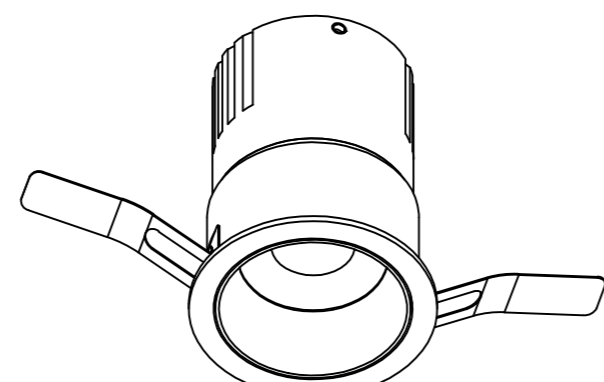

DC425 DC426 DC427
 DC430 DC431 DC432
 DC435 DC436 DC437

USER MANUAL

LED RECESSED SPOTLIGHT

- 01.MAKE HOLE PATTERN
- 02.SWITCH OFF MAIN
- 03.CONNECT POWER-SUPPLY TO THE MAIN
- 04.CONNECT LAMP TO POWER SUPPLY
- 05.HOLD SPRINGS
- 06.PUT LAMP INTO CEILING
- 07.SWITCH ON THE MAIN AND LIGHT ON

DC425
 D49xH80(mm)
 LED-7W
 open:Ø43mm

DC426
 D59xH82(mm)
 LED-9W
 open:Ø52mm

DC427
 D68xH88(mm)
 LED-12W
 open:Ø62mm

DC430
 D54xH87(mm)
 LED-7W
 open:Ø47mm

DC431
 D64xH90(mm)
 LED-9W
 open:Ø55mm

DC432
 D71xH97(mm)
 LED-12W
 open:Ø62mm

DC435
 D49xH80(mm)
 LED-7W
 open:Ø43mm

DC436
 D59xH82(mm)
 LED-9W
 open:Ø52mm

DC437
 D66xH88(mm)
 LED-12W
 open:Ø60mm

Lamp: CREE COB LED
 Color: 2700K/3000K/4000K/6000K
 Color rendering: Ra90
 Input: 220V-240V AC
 Current: Constant 700/250/300mA
 Frequency: 50/60Hz
 Watt: 7W/9W/12W
 Life span: 50,000hrs
 Operating temp: -20°C--+40°C
 IP20
 Dimmable: NO