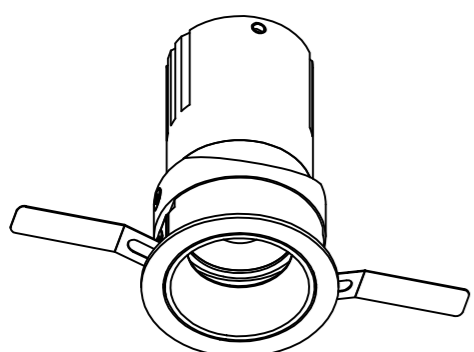

DC425 DC426 DC427
 DC430 DC431 DC432
 DC435 DC436 DC437

USER MANUAL

LED RECESSED SPOTLIGHT

- 01.MAKE HOLE PATTERN
- 02.SWITCH OFF MAIN
- 03.CONNECT POWER-SUPPLY TO THE MAIN
- 04.CONNECT LAMP TO POWER SUPPLY
- 05.HOLD SPRINGS
- 06.PUT LAMP INTO CEILING
- 07.SWITCH ON THE MAIN AND LIGHT ON

DC425
 D49xH80(mm)
 LED-7W
 open:Ø43mm

DC426
 D59xH82(mm)
 LED-9W
 open:Ø52mm

DC427
 D68xH88(mm)
 LED-12W
 open:Ø62mm

DC430
 D54xH87(mm)
 LED-7W
 open:Ø47mm

DC431
 D64xH90(mm)
 LED-9W
 open:Ø55mm

DC432
 D71xH97(mm)
 LED-12W
 open:Ø62mm

DC435
 D49xH80(mm)
 LED-7W
 open:Ø43mm

DC436
 D59xH82(mm)
 LED-9W
 open:Ø52mm

DC437
 D66xH88(mm)
 LED-12W
 open:Ø60mm

Lamp: CREE COB LED
 Color: 2700K/3000K/4000K/6000K
 Color rendering: Ra90
 Input: 220V-240V AC
 Current: Constant 700/250/300mA
 Frequency: 50/60Hz
 Watt: 7W/9W/12W
 Life span: 50,000hrs
 Operating temp: -20°C--+40°C
 IP20
 Dimmable: NO