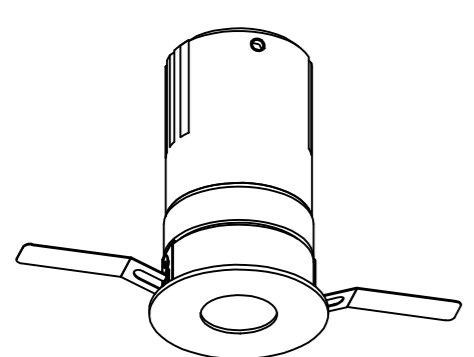

DC425 DC426 DC427
 DC430 DC431 DC432
 DC435 DC436 DC437

USER MANUAL

LED RECESSED SPOTLIGHT

- 01.MAKE HOLE PATTERN
- 02.SWITCH OFF MAIN
- 03.CONNECT POWER-SUPPLY TO THE MAIN
- 04.CONNECT LAMP TO POWER SUPPLY
- 05.HOLD SPRINGS
- 06.PUT LAMP INTO CEILING
- 07.SWITCH ON THE MAIN AND LIGHT ON

DC425
 D49xH80(mm)
 LED-7W
 open:Ø43mm

DC426
 D59xH82(mm)
 LED-9W
 open:Ø52mm

DC427
 D68xH88(mm)
 LED-12W
 open:Ø62mm

DC430
 D54xH87(mm)
 LED-7W
 open:Ø47mm

DC431
 D64xH90(mm)
 LED-9W
 open:Ø55mm

DC432
 D71xH97(mm)
 LED-12W
 open:Ø62mm

DC435
 D49xH80(mm)
 LED-7W
 open:Ø43mm

DC436
 D59xH82(mm)
 LED-9W
 open:Ø52mm

DC437
 D66xH88(mm)
 LED-12W
 open:Ø60mm

Lamp: CREE COB LED
 Color: 2700K/3000K/4000K/6000K
 Color rendering: Ra90
 Input: 220V-240V AC
 Current: Constant 700/250/300mA
 Frequency: 50/60Hz
 Watt: 7W/9W/12W
 Life span: 50,000hrs
 Operating temp: -20°C--+40°C
 IP20
 Dimmable: NO