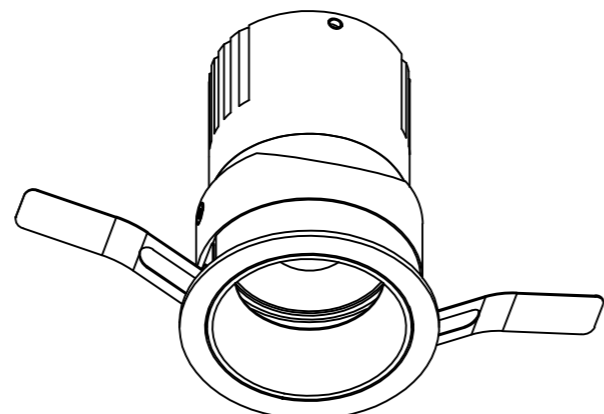

DC425 DC426 DC427
 DC430 DC431 DC432
 DC435 DC436 DC437

USER MANUAL

LED RECESSED SPOTLIGHT

- 01.MAKE HOLE PATTERN
- 02.SWITCH OFF MAIN
- 03.CONNECT POWER-SUPPLY TO THE MAIN
- 04.CONNECT LAMP TO POWER SUPPLY
- 05.HOLD SPRINGS
- 06.PUT LAMP INTO CEILING
- 07.SWITCH ON THE MAIN AND LIGHT ON

DC425
 D49xH80(mm)
 LED-7W
 open:Ø43mm

DC426
 D59xH82(mm)
 LED-9W
 open:Ø52mm

DC427
 D68xH88(mm)
 LED-12W
 open:Ø62mm

DC430
 D54xH87(mm)
 LED-7W
 open:Ø47mm

DC431
 D64xH90(mm)
 LED-9W
 open:Ø55mm

DC432
 D71xH97(mm)
 LED-12W
 open:Ø62mm

DC435
 D49xH80(mm)
 LED-7W
 open:Ø43mm

DC436
 D59xH82(mm)
 LED-9W
 open:Ø52mm

DC437
 D66xH88(mm)
 LED-12W
 open:Ø60mm

Lamp: CREE COB LED
 Color: 2700K/3000K/4000K/6000K
 Color rendering: Ra90
 Input: 220V-240V AC
 Current: Constant 700/250/300mA
 Frequency: 50/60Hz
 Watt: 7W/9W/12W
 Life span: 50,000hrs
 Operating temp: -20°C--+40°C
 IP20
 Dimmable: NO