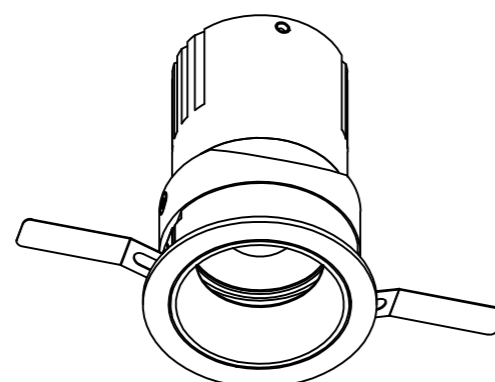

DC425 DC426 DC427
 DC430 DC431 DC432
 DC435 DC436 DC437

USER MANUAL

LED RECESSED SPOTLIGHT

- 01.MAKE HOLE PATTERN
- 02.SWITCH OFF MAIN
- 03.CONNECT POWER-SUPPLY TO THE MAIN
- 04.CONNECT LAMP TO POWER SUPPLY
- 05.HOLD SPRINGS
- 06.PUT LAMP INTO CEILING
- 07.SWITCH ON THE MAIN AND LIGHT ON

DC425
 D49xH80(mm)
 LED-7W
 open:Ø43mm

DC426
 D59xH82(mm)
 LED-9W
 open:Ø52mm

DC427
 D68xH88(mm)
 LED-12W
 open:Ø62mm

DC430
 D54xH87(mm)
 LED-7W
 open:Ø47mm

DC431
 D64xH90(mm)
 LED-9W
 open:Ø55mm

DC432
 D71xH97(mm)
 LED-12W
 open:Ø62mm

DC435
 D49xH80(mm)
 LED-7W
 open:Ø43mm

DC436
 D59xH82(mm)
 LED-9W
 open:Ø52mm

DC437
 D66xH88(mm)
 LED-12W
 open:Ø60mm

Lamp: CREE COB LED
 Color: 2700K/3000K/4000K/6000K
 Color rendering: Ra90
 Input: 220V-240V AC
 Current: Constant 700/250/300mA
 Frequency: 50/60Hz
 Watt: 7W/9W/12W
 Life span: 50,000hrs
 Operating temp: -20°C--+40°C
 IP20
 Dimmable: NO