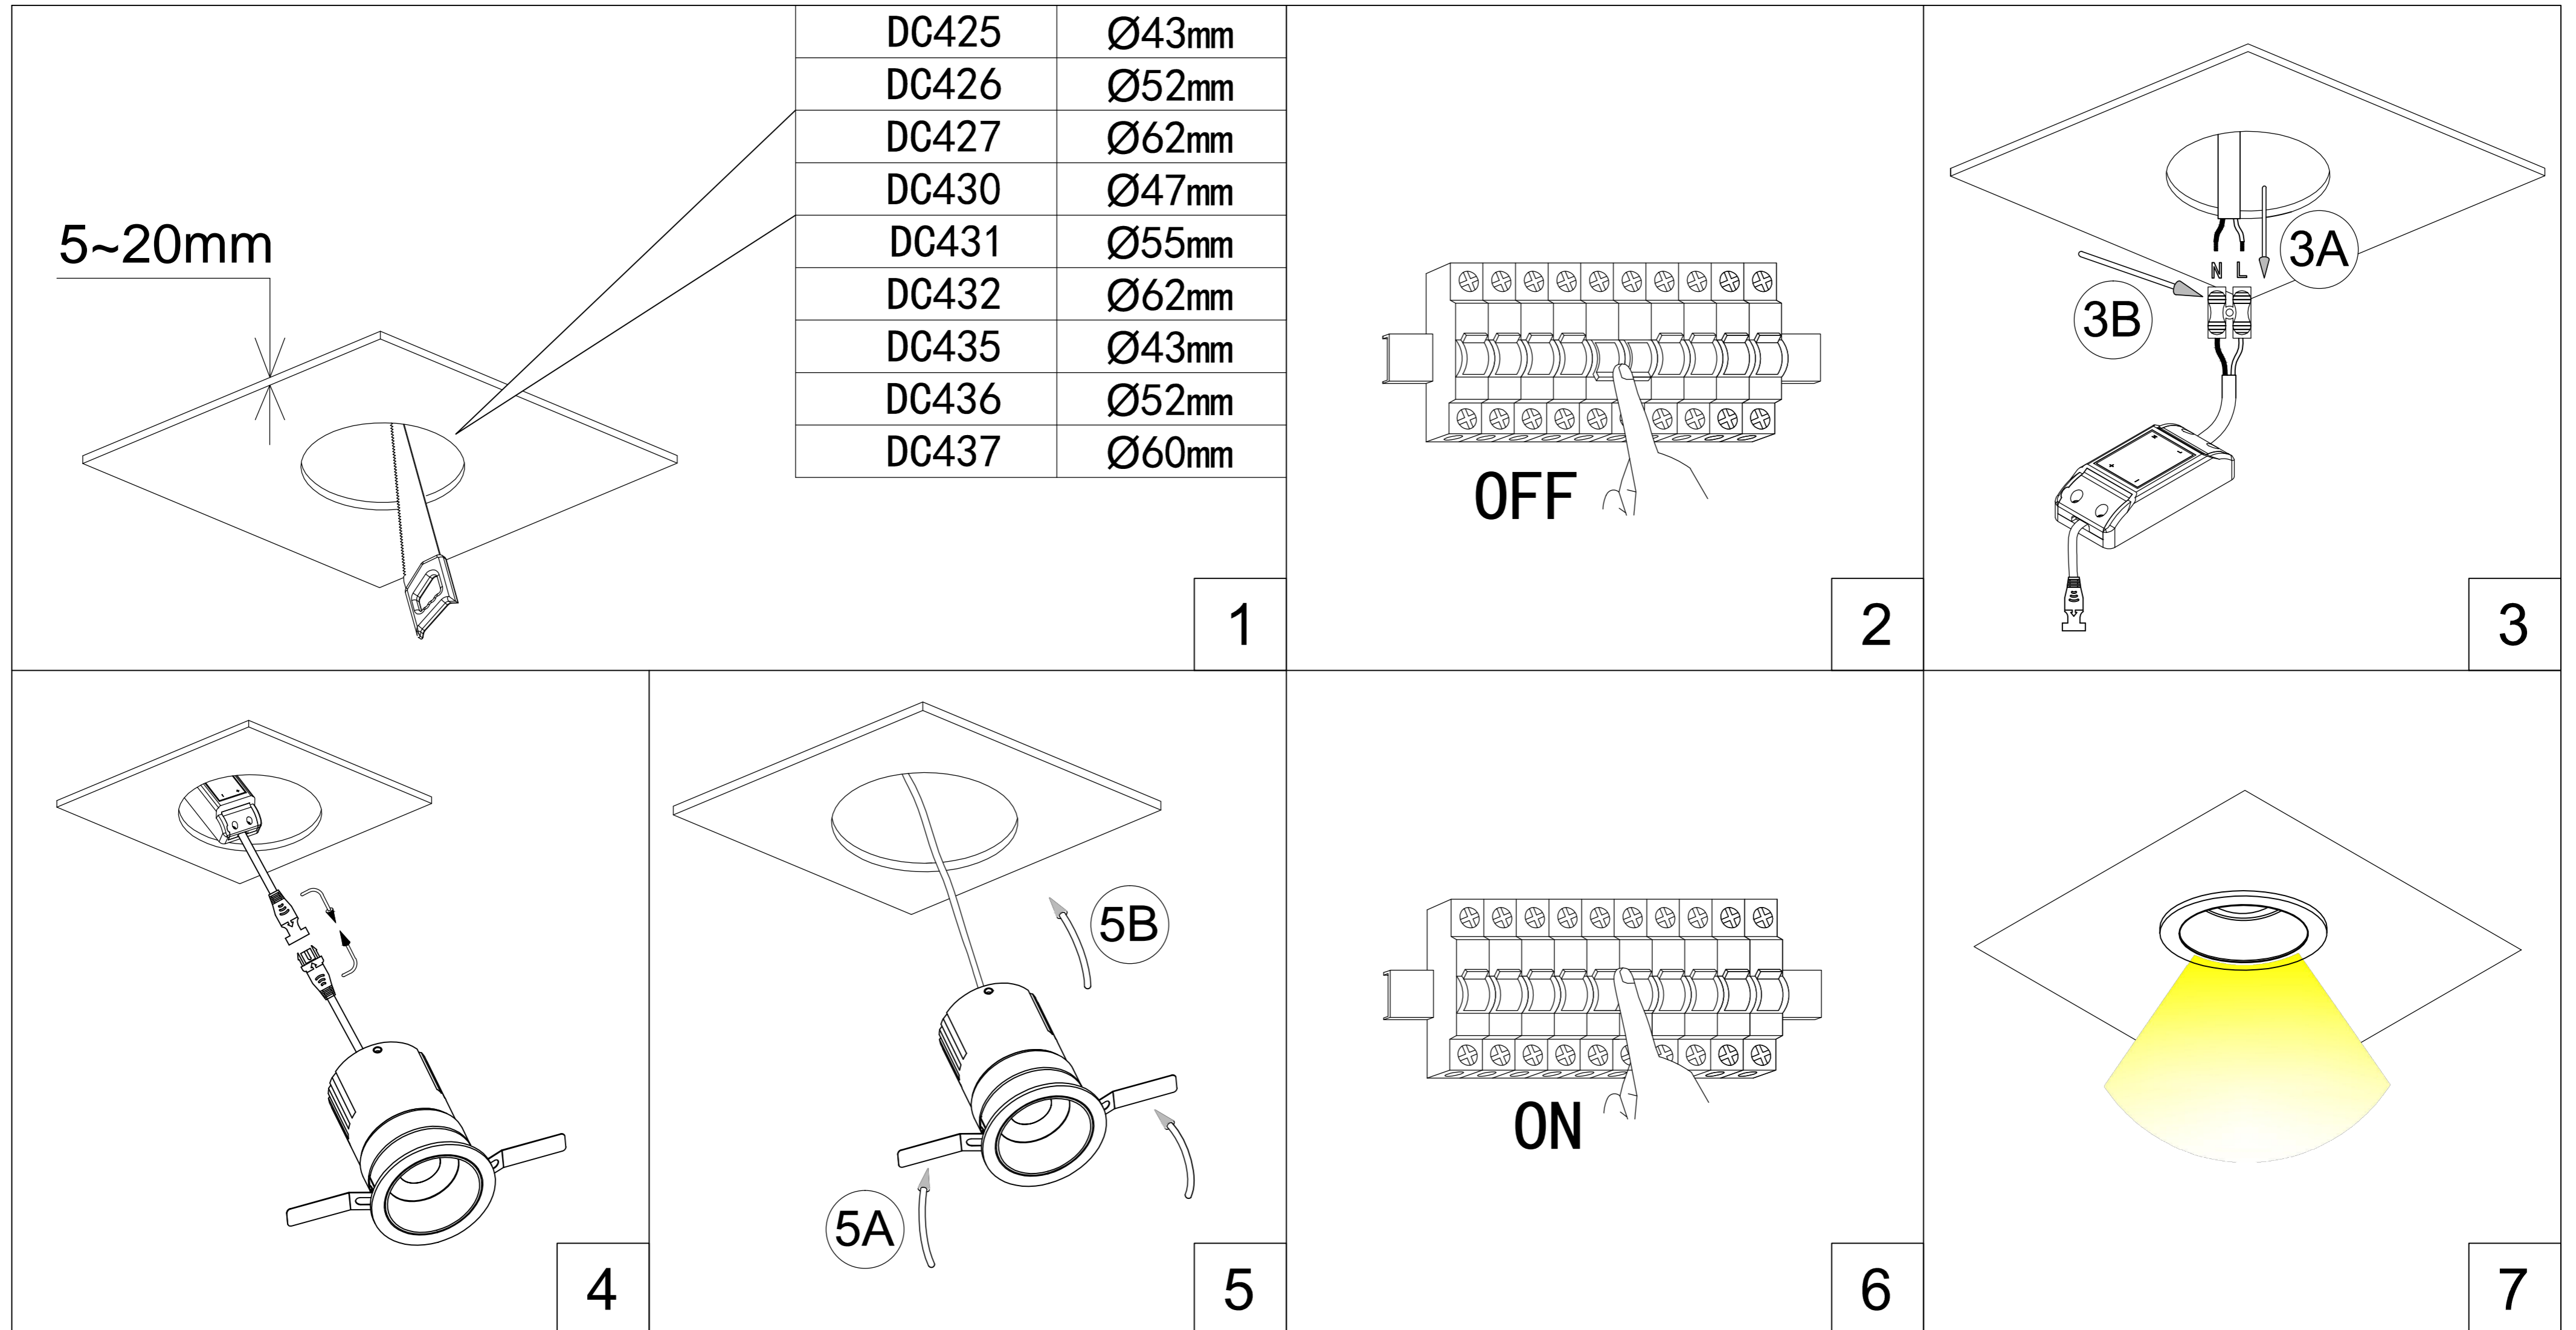

DC425 DC426 DC427
 DC430 DC431 DC432
 DC435 DC436 DC437

USER MANUAL

LED RECESSED SPOTLIGHT

- 01.MAKE HOLE PATTERN
- 02.SWITCH OFF MAIN
- 03.CONNECT POWER-SUPPLY TO THE MAIN
- 04.CONNECT LAMP TO POWER SUPPLY
- 05.HOLD SPRINGS
- 06.PUT LAMP INTO CEILING
- 07.SWITCH ON THE MAIN AND LIGHT ON

DC425
 D49xH80(mm)
 LED-7W
 open:Ø43mm

DC426
 D59xH82(mm)
 LED-9W
 open:Ø52mm

DC427
 D68xH88(mm)
 LED-12W
 open:Ø62mm

DC430
 D54xH87(mm)
 LED-7W
 open:Ø47mm

DC431
 D64xH90(mm)
 LED-9W
 open:Ø55mm

DC432
 D71xH97(mm)
 LED-12W
 open:Ø62mm

DC435
 D49xH80(mm)
 LED-7W
 open:Ø43mm

DC436
 D59xH82(mm)
 LED-9W
 open:Ø52mm

DC437
 D66xH88(mm)
 LED-12W
 open:Ø60mm

Lamp: CREE COB LED
 Color: 2700K/3000K/4000K/6000K
 Color rendering: Ra90
 Input: 220V-240V AC
 Current: Constant 700/250/300mA
 Frequency: 50/60Hz
 Watt: 7W/9W/12W
 Life span: 50,000hrs
 Operating temp: -20°C--+40°C
 IP20
 Dimmable: NO