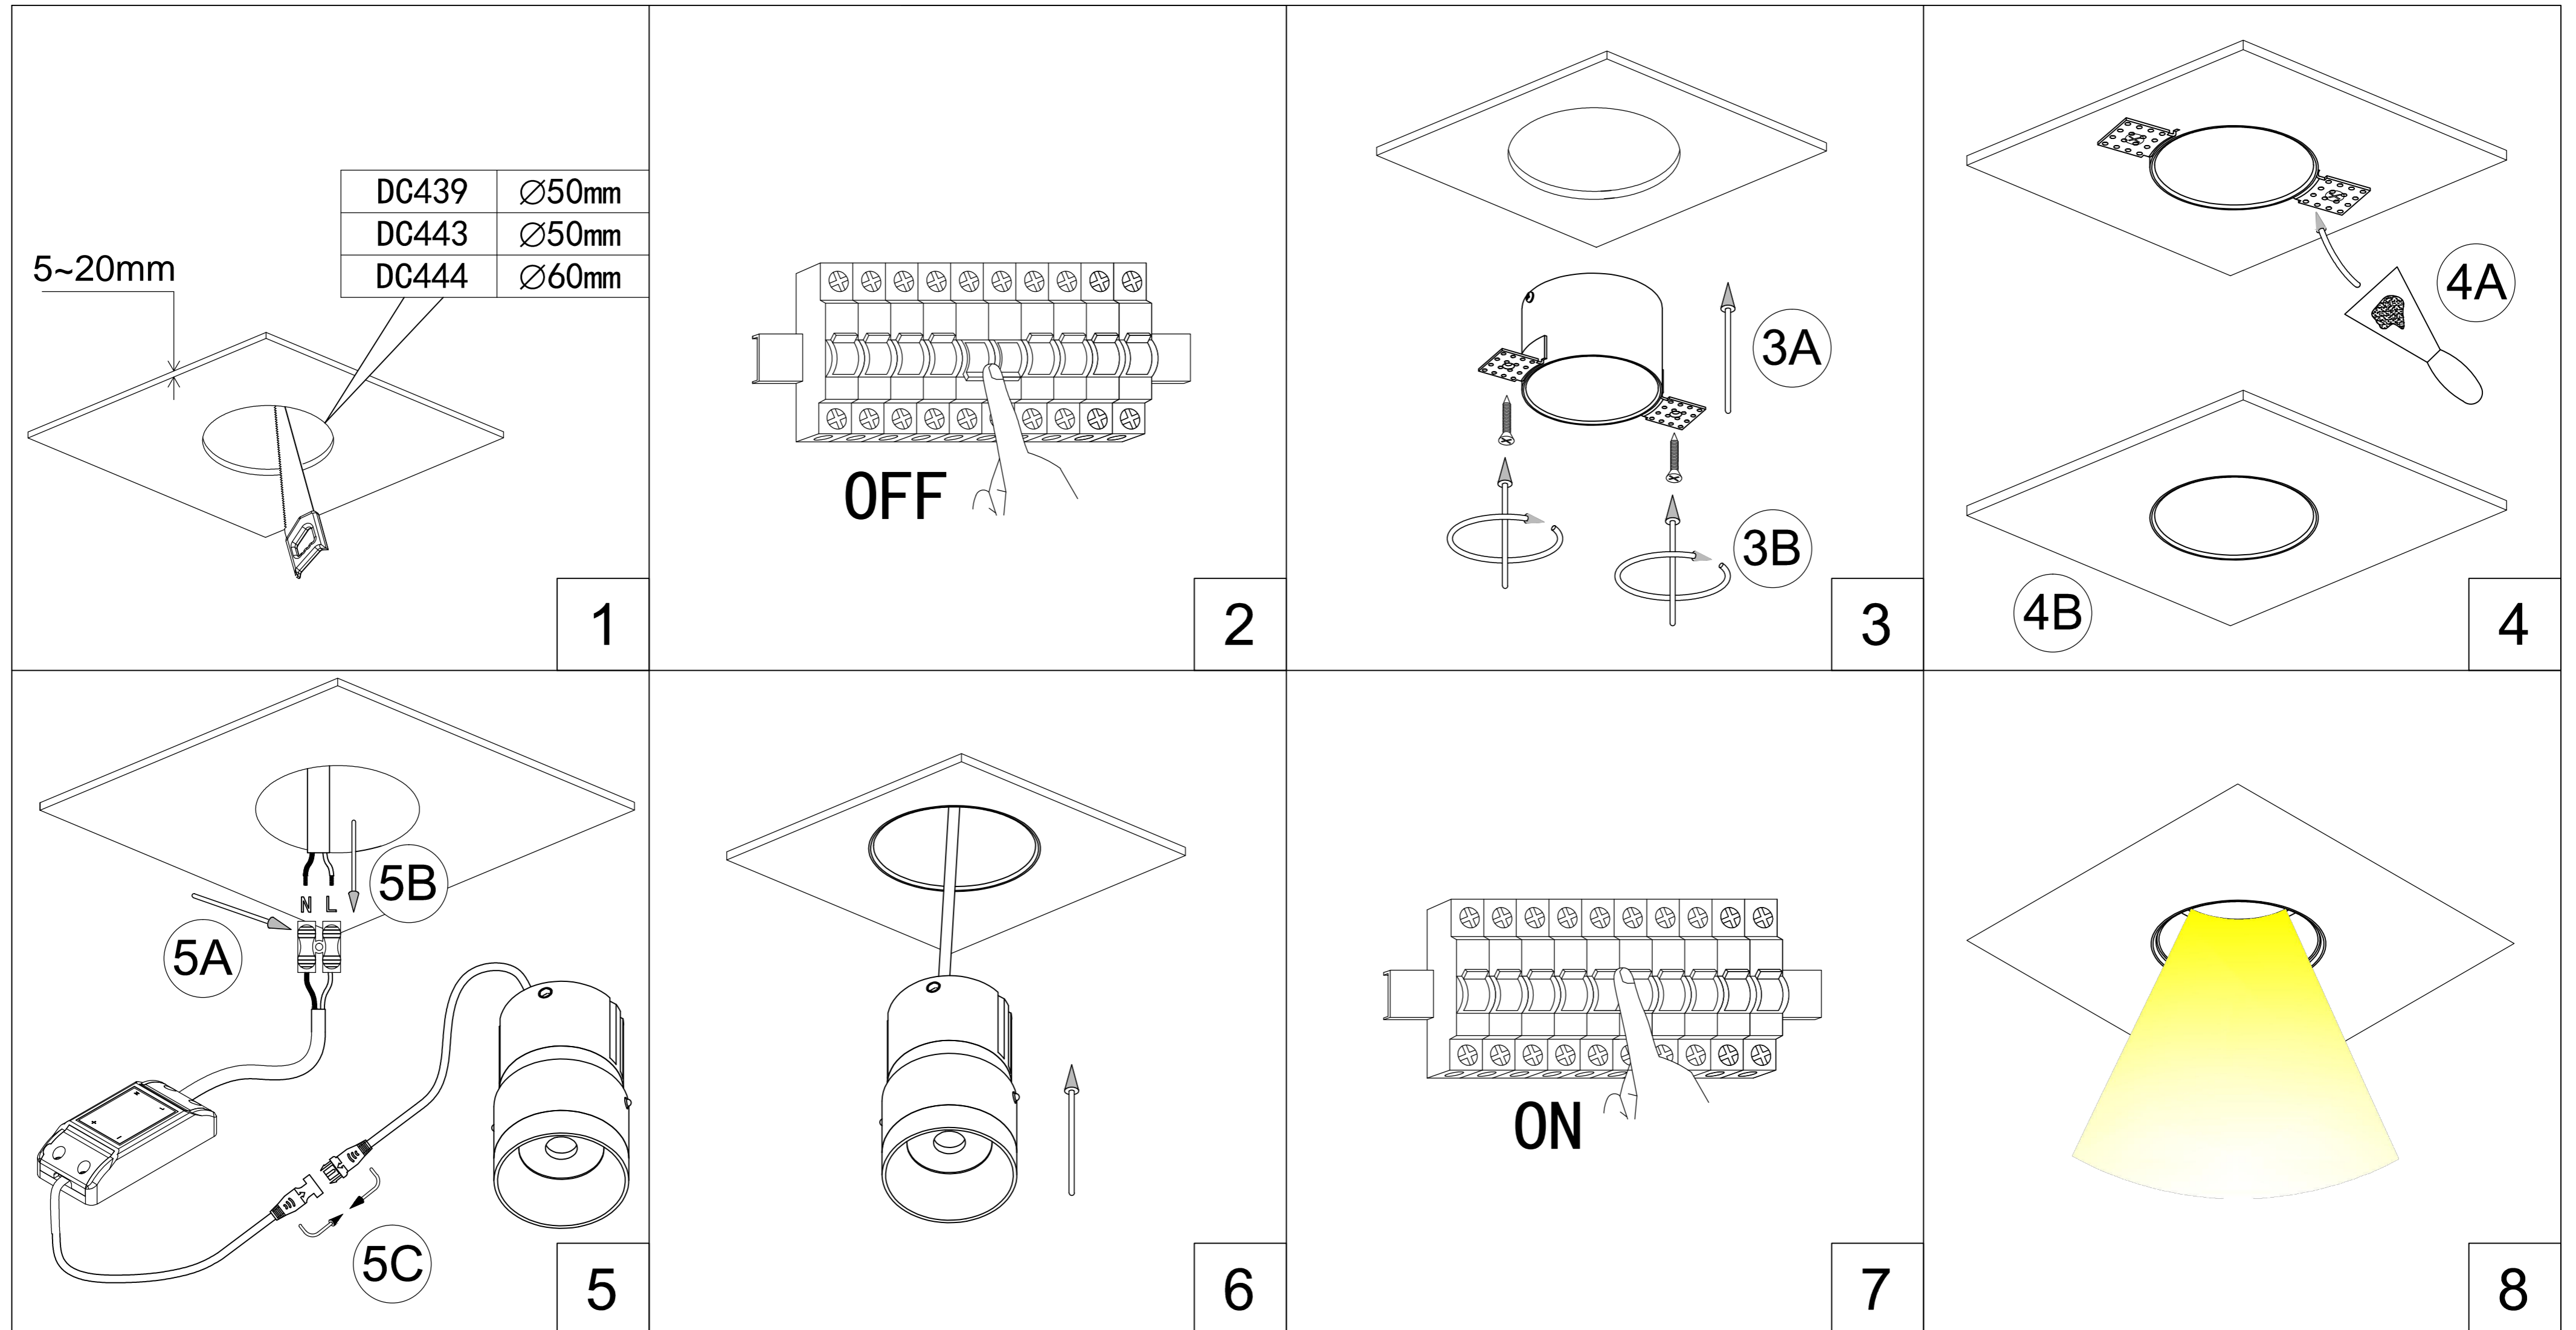

DC439 DC443 DC444

USER MANUAL LED RECESSED SPOTLIGHT

Lamp: CREE COB LED
 Color: 2700K/3000K/4000K/6000K
 Color rendering: Ra90
 Input: 100V-240V AC
 Current: Constant 700/500mA
 Frequency: 50/60Hz
 Watt: 3W/5W
 Life span: 50,000hrs
 Operating temp: -20°C--+40°C
 IP20
 Dimmable: NO