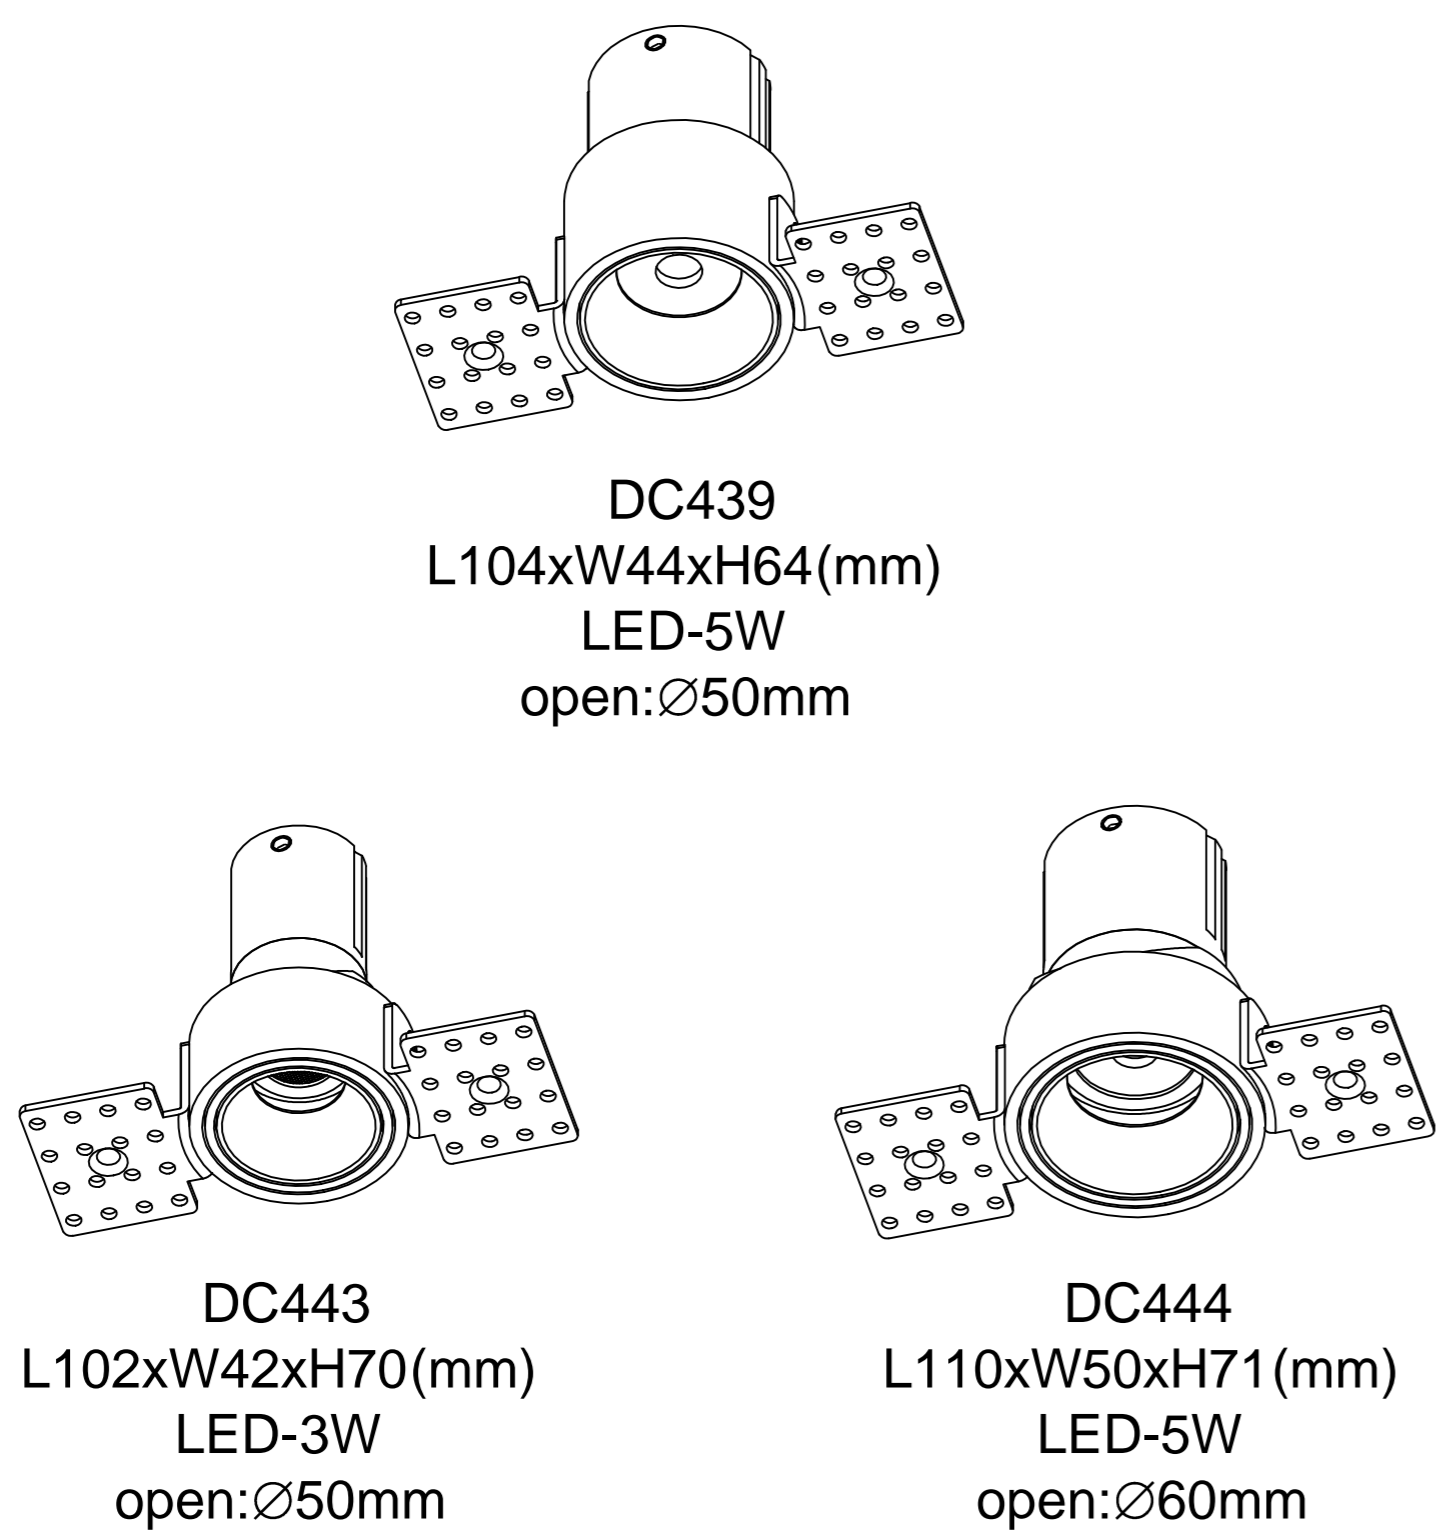

DC439 DC443 DC444

USER MANUAL LED RECESSED SPOTLIGHT

Lamp: CREE COB LED
 Color: 2700K/3000K/4000K/6000K
 Color rendering: Ra90
 Input: 100V-240V AC
 Current: Constant 700/500mA
 Frequency: 50/60Hz
 Watt: 3W/5W
 Life span: 50,000hrs
 Operating temp: -20°C--+40°C
 IP20
 Dimmable: NO