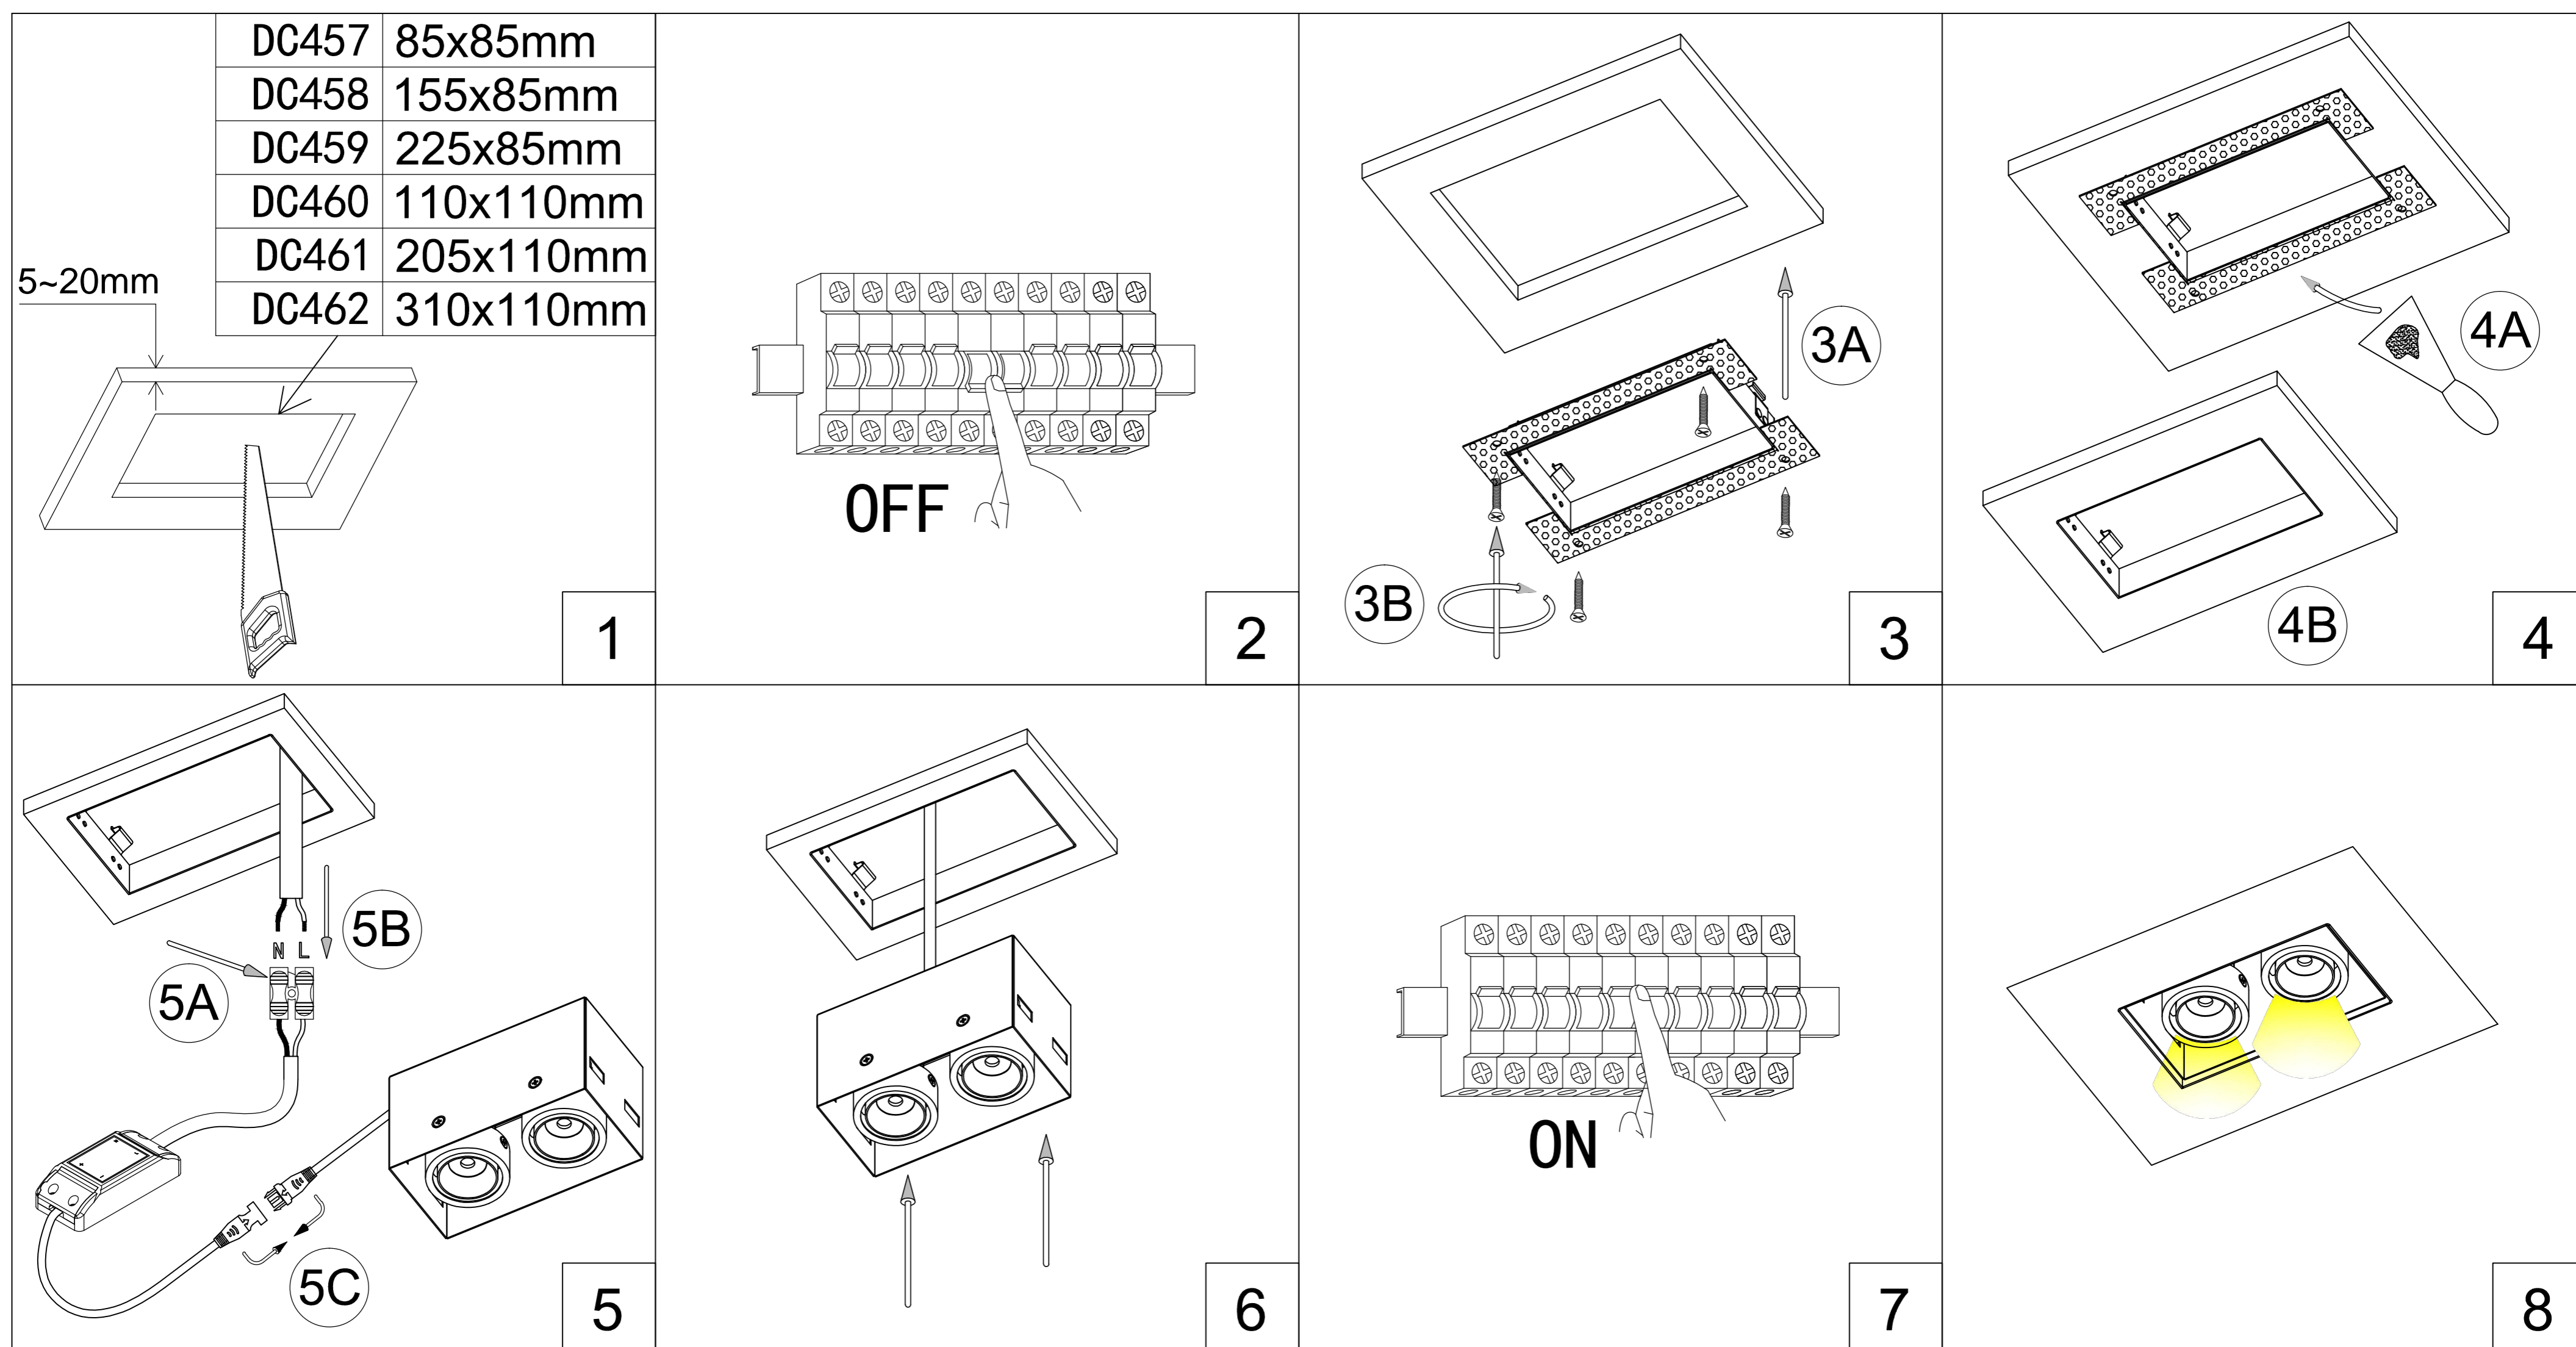

**DC457 DC458 DC459
DC460 DC461 DC462**

**USER MANUAL
LED RECESSED SPOTLIGHT**

- 01.MAKE HOLE PATTERN
- 02.SWITCH OFF MAIN
- 03.CONNECT POWER-SUPPLY TO THE MAIN
- 04.CONNECT LAMP TO POWER SUPPLY
- 05.HOLD SPRINGS
- 06.PUT LAMP INTO CEILING
- 07.ADJUST BEAMING
- 08.SWITCH ON THE MAIN AND LIGHT ON

Lamp : CREE COB LED
 Color : 2700K/3000K/4000K/6000K
 Color rendering : Ra90
 Input : 220V-240V AC
 Current : Constant 500/300/900mA
 Frequency : 50/60Hz
 Watt : 5W/2x5W/3x5W/12W/2x12W/3x12W
 Life span : 50,000hrs
 Operating temp : -20°C--+40°C
 IP20
 Dimmable : NO