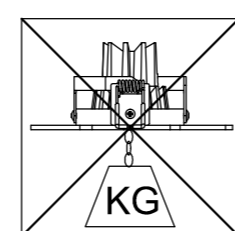

**DC457 DC458 DC459
DC460 DC461 DC462**

**USER MANUAL
LED RECESSED SPOTLIGHT**

- 01.MAKE HOLE PATTERN
- 02.SWITCH OFF MAIN
- 03.CONNECT POWER-SUPPLY TO THE MAIN
- 04.CONNECT LAMP TO POWER SUPPLY
- 05.HOLD SPRINGS
- 06.PUT LAMP INTO CEILING
- 07.ADJUST BEAMING
- 08.SWITCH ON THE MAIN AND LIGHT ON