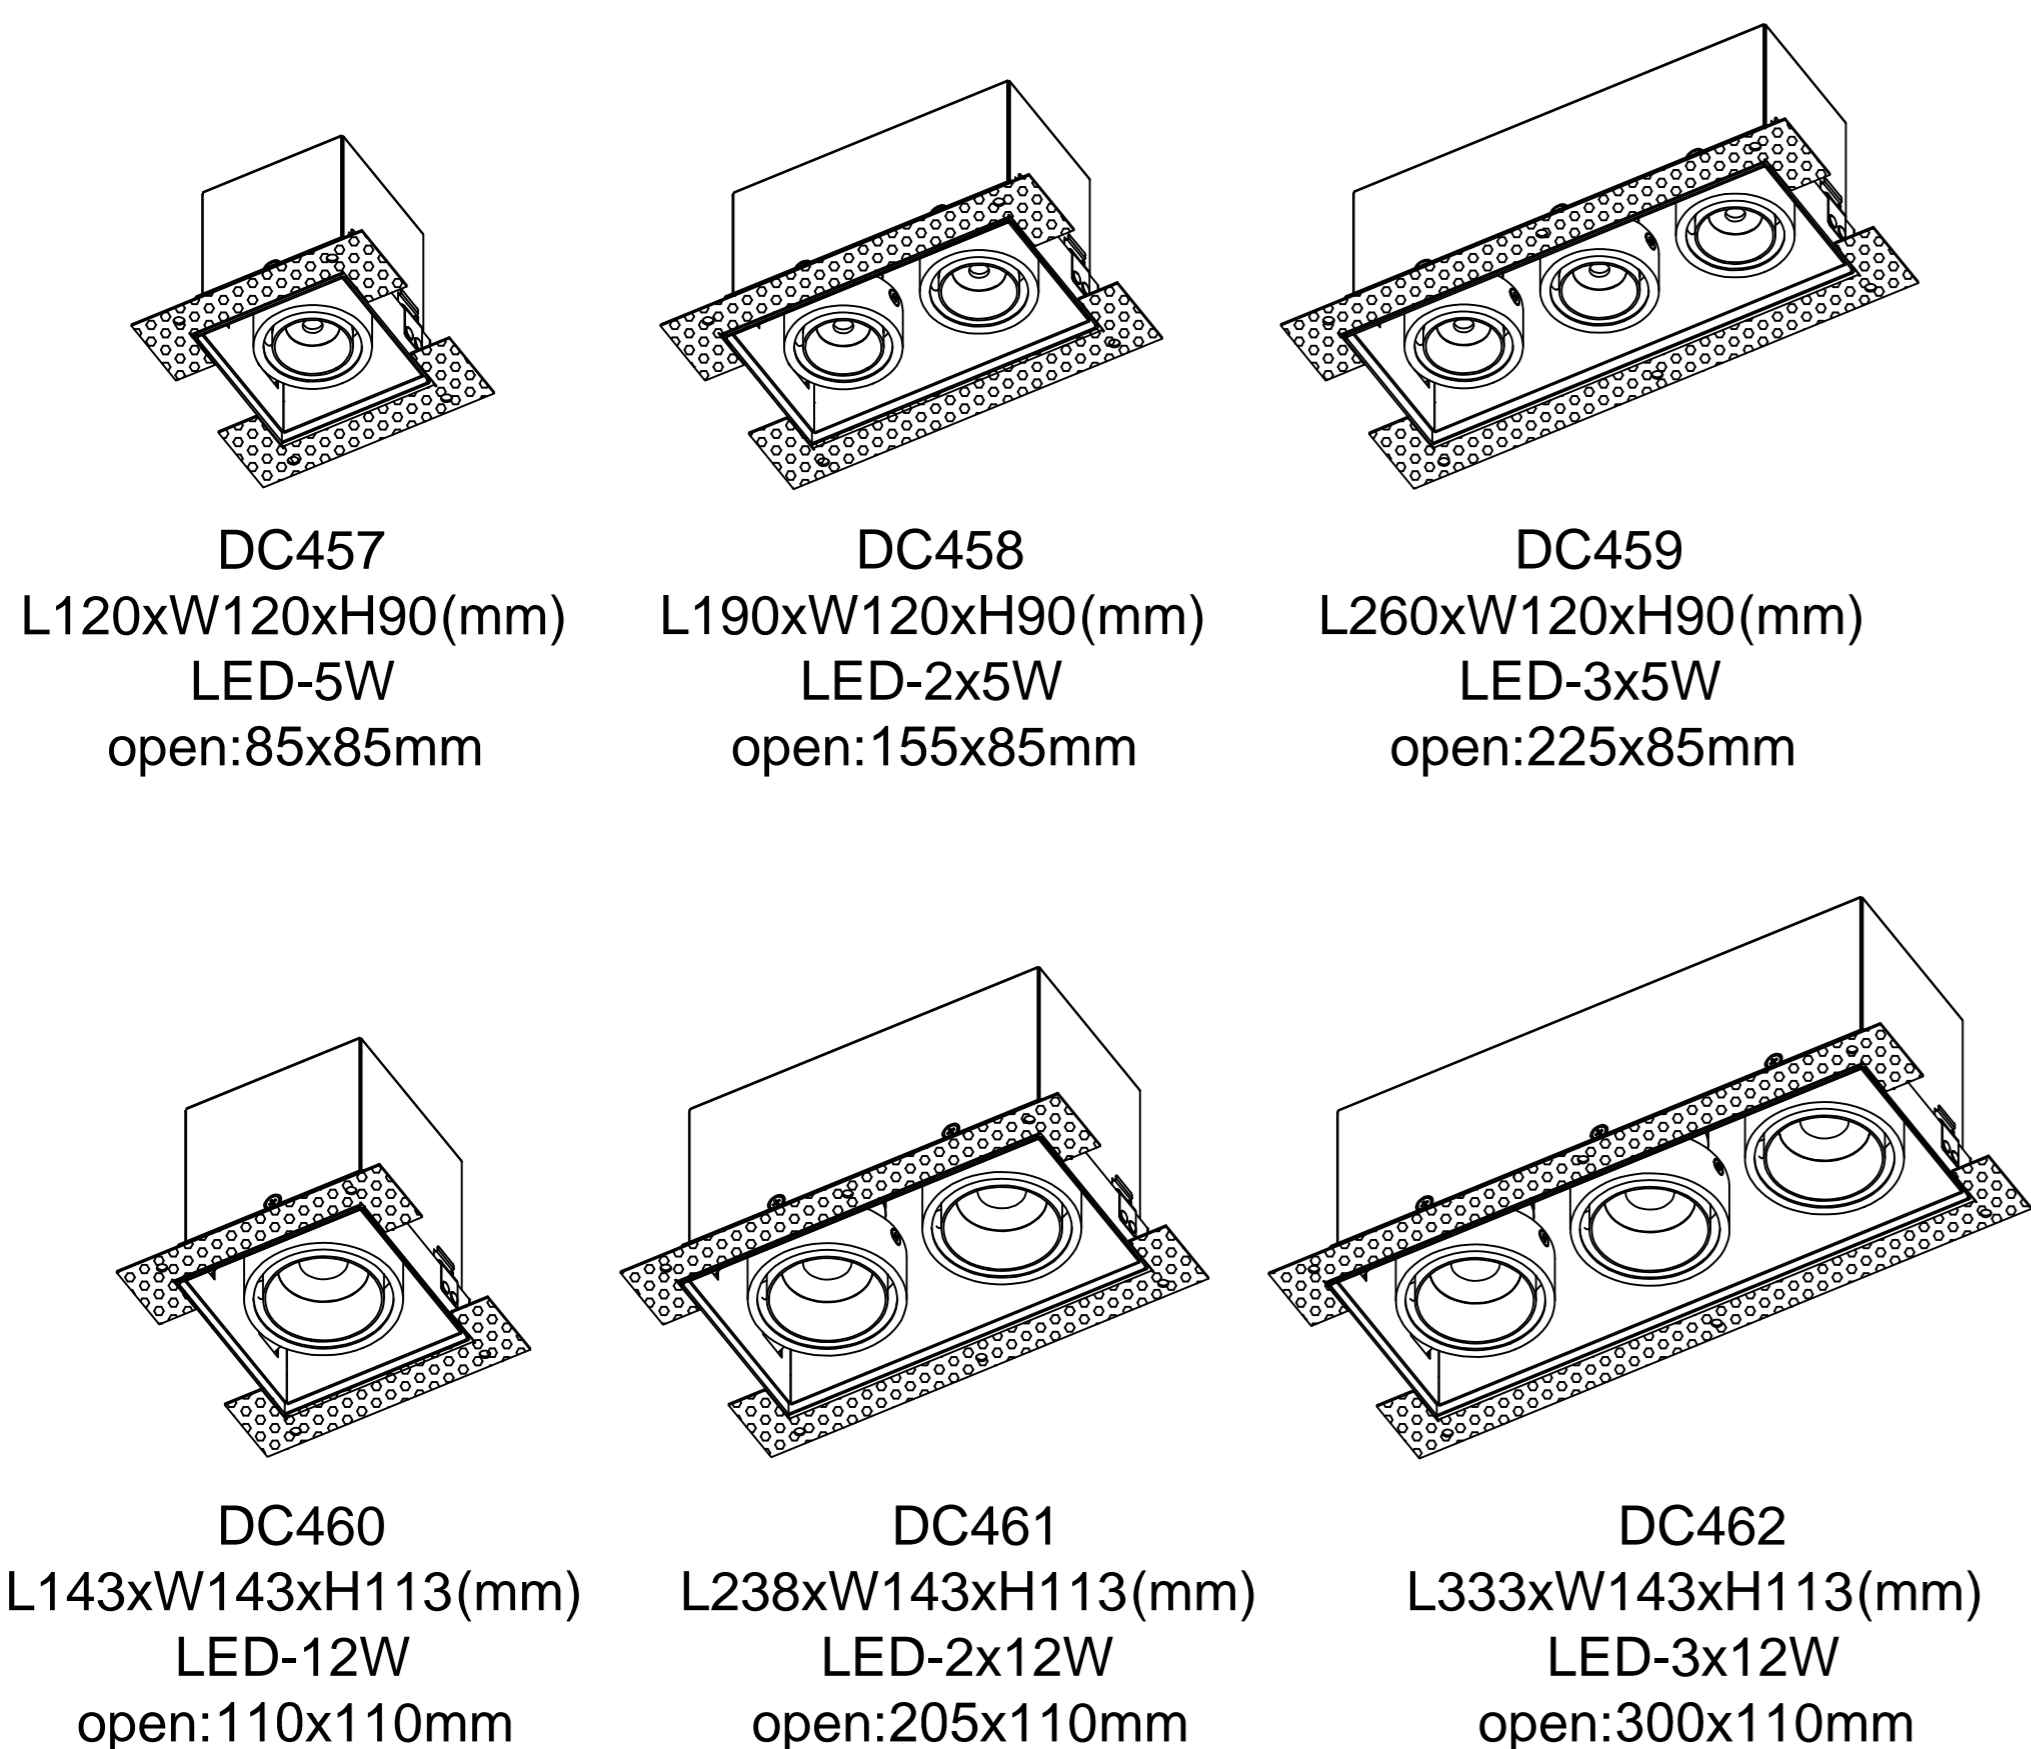

**DC457 DC458 DC459
DC460 DC461 DC462**

**USER MANUAL
LED RECESSED SPOTLIGHT**

- 01.MAKE HOLE PATTERN
- 02.SWITCH OFF MAIN
- 03.CONNECT POWER-SUPPLY TO THE MAIN
- 04.CONNECT LAMP TO POWER SUPPLY
- 05.HOLD SPRINGS
- 06.PUT LAMP INTO CEILING
- 07.ADJUST BEAMING
- 08.SWITCH ON THE MAIN AND LIGHT ON

Lamp : CREE COB LED
 Color : 2700K/3000K/4000K/6000K
 Color rendering : Ra90
 Input : 220V-240V AC
 Current : Constant 500/300/900mA
 Frequency : 50/60Hz
 Watt : 5W/2x5W/3x5W/12W/2x12W/3x12W
 Life span : 50,000hrs
 Operating temp : -20°C--+40°C
 IP20
 Dimmable : NO