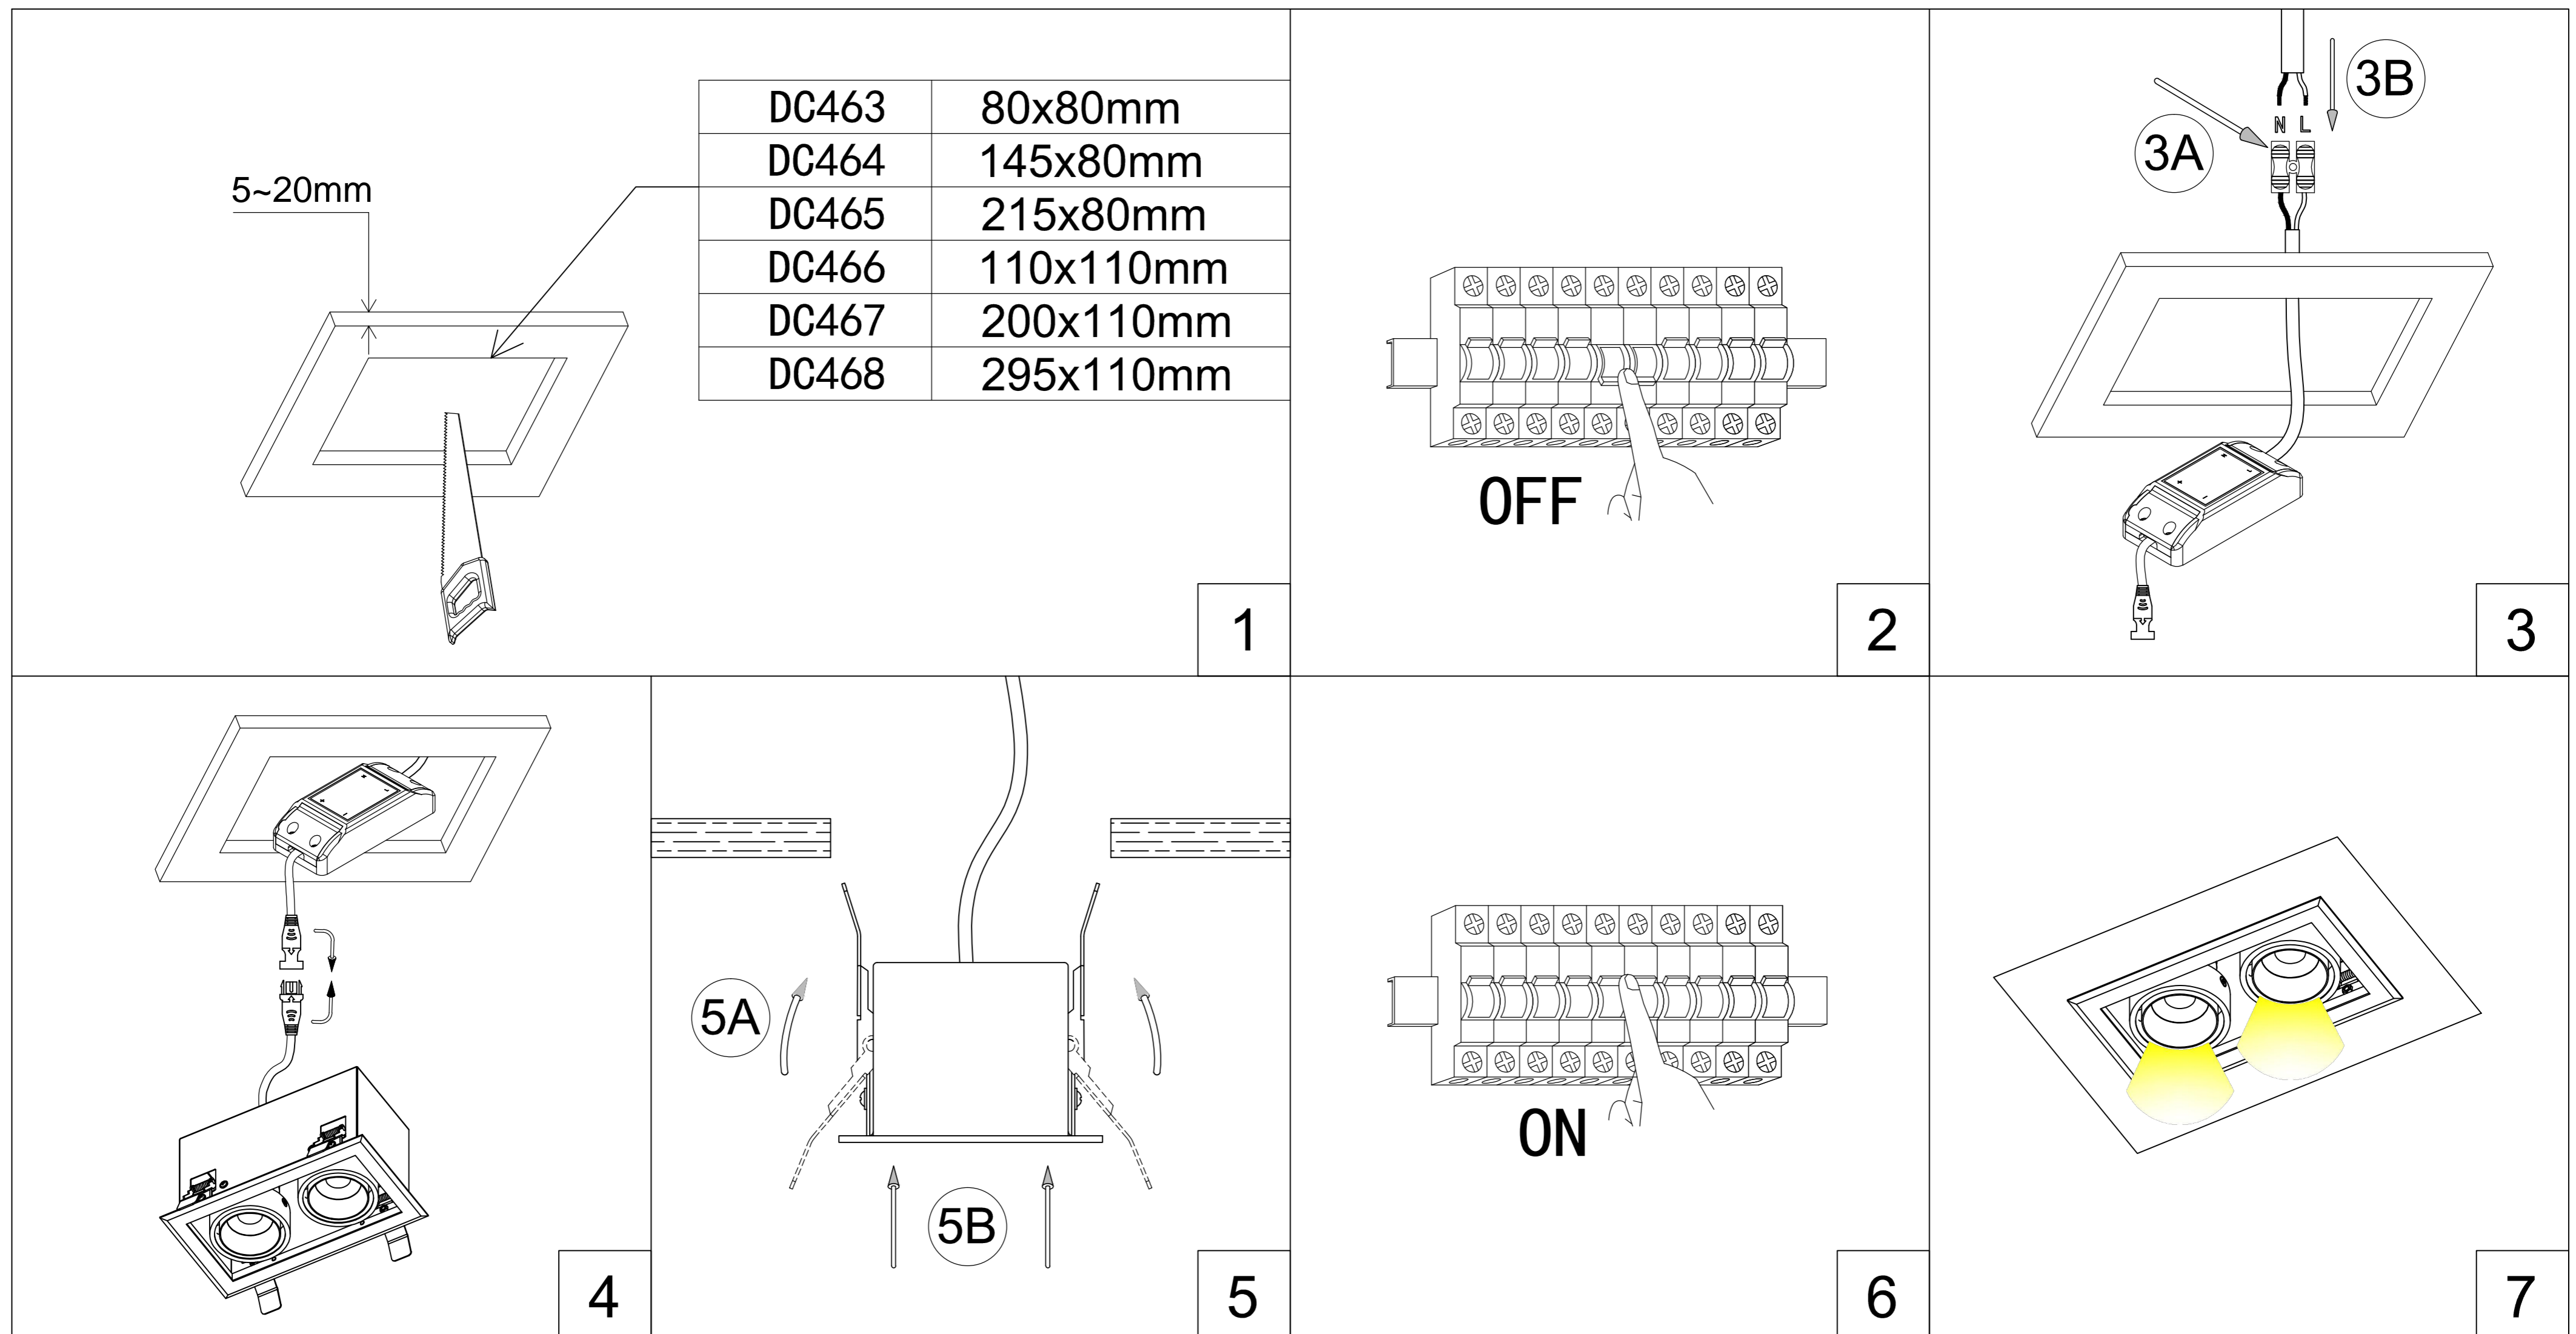

**DC463 DC464 DC465  
DC466 DC467 DC468**

**USER MANUAL  
LED RECESSED SPOTLIGHT**

- 01.MAKE HOLE PATTERN
- 02.SWITCH OFF MAIN
- 03.CONNECT POWER-SUPPLY TO THE MAIN
- 04.CONNECT LAMP TO POWER SUPPLY
- 05.HOLD SPRINGS
- 06.PUT LAMP INTO CEILING
- 07.ADJUST BEAMING
- 08.SWITCH ON THE MAIN AND LIGHT ON

Lamp : CREE COB LED  
 Color : 2700K/3000K/4000K/6000K  
 Color rendering : Ra90  
 Input : 220V-240V AC  
 Current : Constant 500/300/900mA  
 Frequency : 50/60Hz  
 Watt : 5W/2x5W/3x5W/12W/2x12W/3x12W  
 Life span : 50,000hrs  
 Operating temp : -20°C--+40°C  
 IP20  
 Dimmable : NO