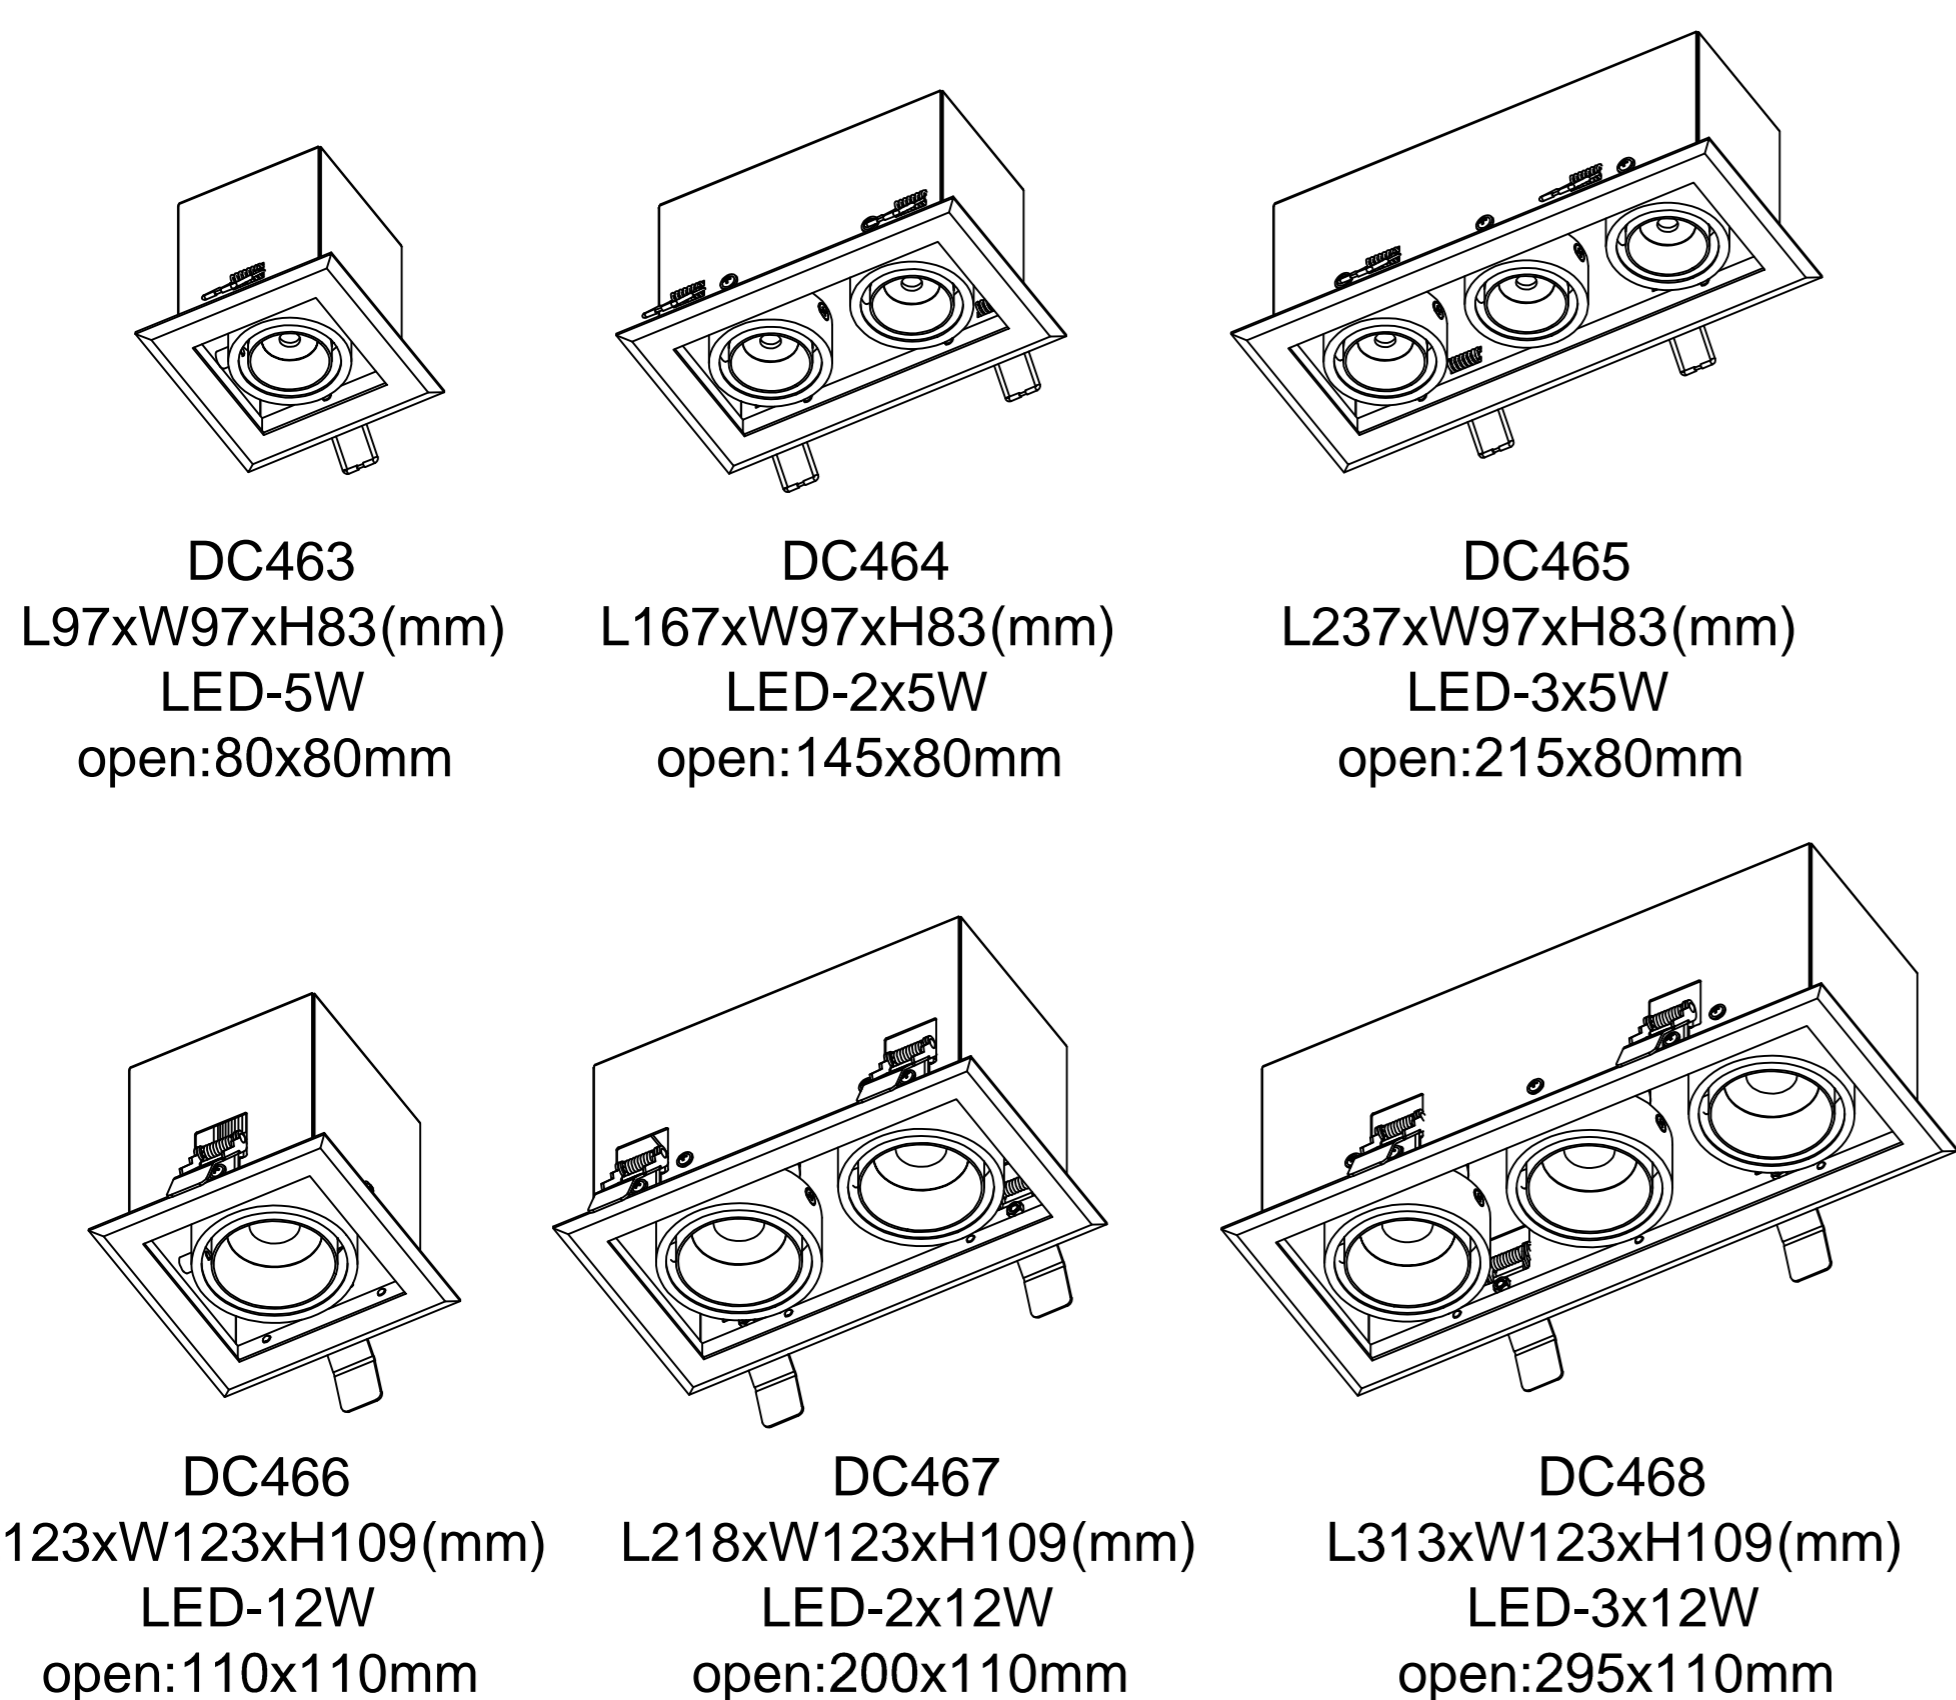

**DC463 DC464 DC465  
DC466 DC467 DC468**

**USER MANUAL  
LED RECESSED SPOTLIGHT**

- 01.MAKE HOLE PATTERN
- 02.SWITCH OFF MAIN
- 03.CONNECT POWER-SUPPLY TO THE MAIN
- 04.CONNECT LAMP TO POWER SUPPLY
- 05.HOLD SPRINGS
- 06.PUT LAMP INTO CEILING
- 07.ADJUST BEAMING
- 08.SWITCH ON THE MAIN AND LIGHT ON

Lamp : CREE COB LED  
 Color : 2700K/3000K/4000K/6000K  
 Color rendering : Ra90  
 Input : 220V-240V AC  
 Current : Constant 500/300/900mA  
 Frequency : 50/60Hz  
 Watt : 5W/2x5W/3x5W/12W/2x12W/3x12W  
 Life span : 50,000hrs  
 Operating temp : -20°C--+40°C  
 IP20  
 Dimmable : NO