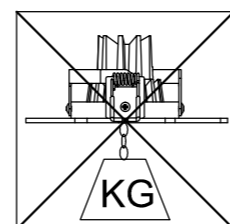

**DC463 DC464 DC465  
DC466 DC467 DC468**

**USER MANUAL  
LED RECESSED SPOTLIGHT**

- 01.MAKE HOLE PATTERN
- 02.SWITCH OFF MAIN
- 03.CONNECT POWER-SUPPLY TO THE MAIN
- 04.CONNECT LAMP TO POWER SUPPLY
- 05.HOLD SPRINGS
- 06.PUT LAMP INTO CEILING
- 07.ADJUST BEAMING
- 08.SWITCH ON THE MAIN AND LIGHT ON