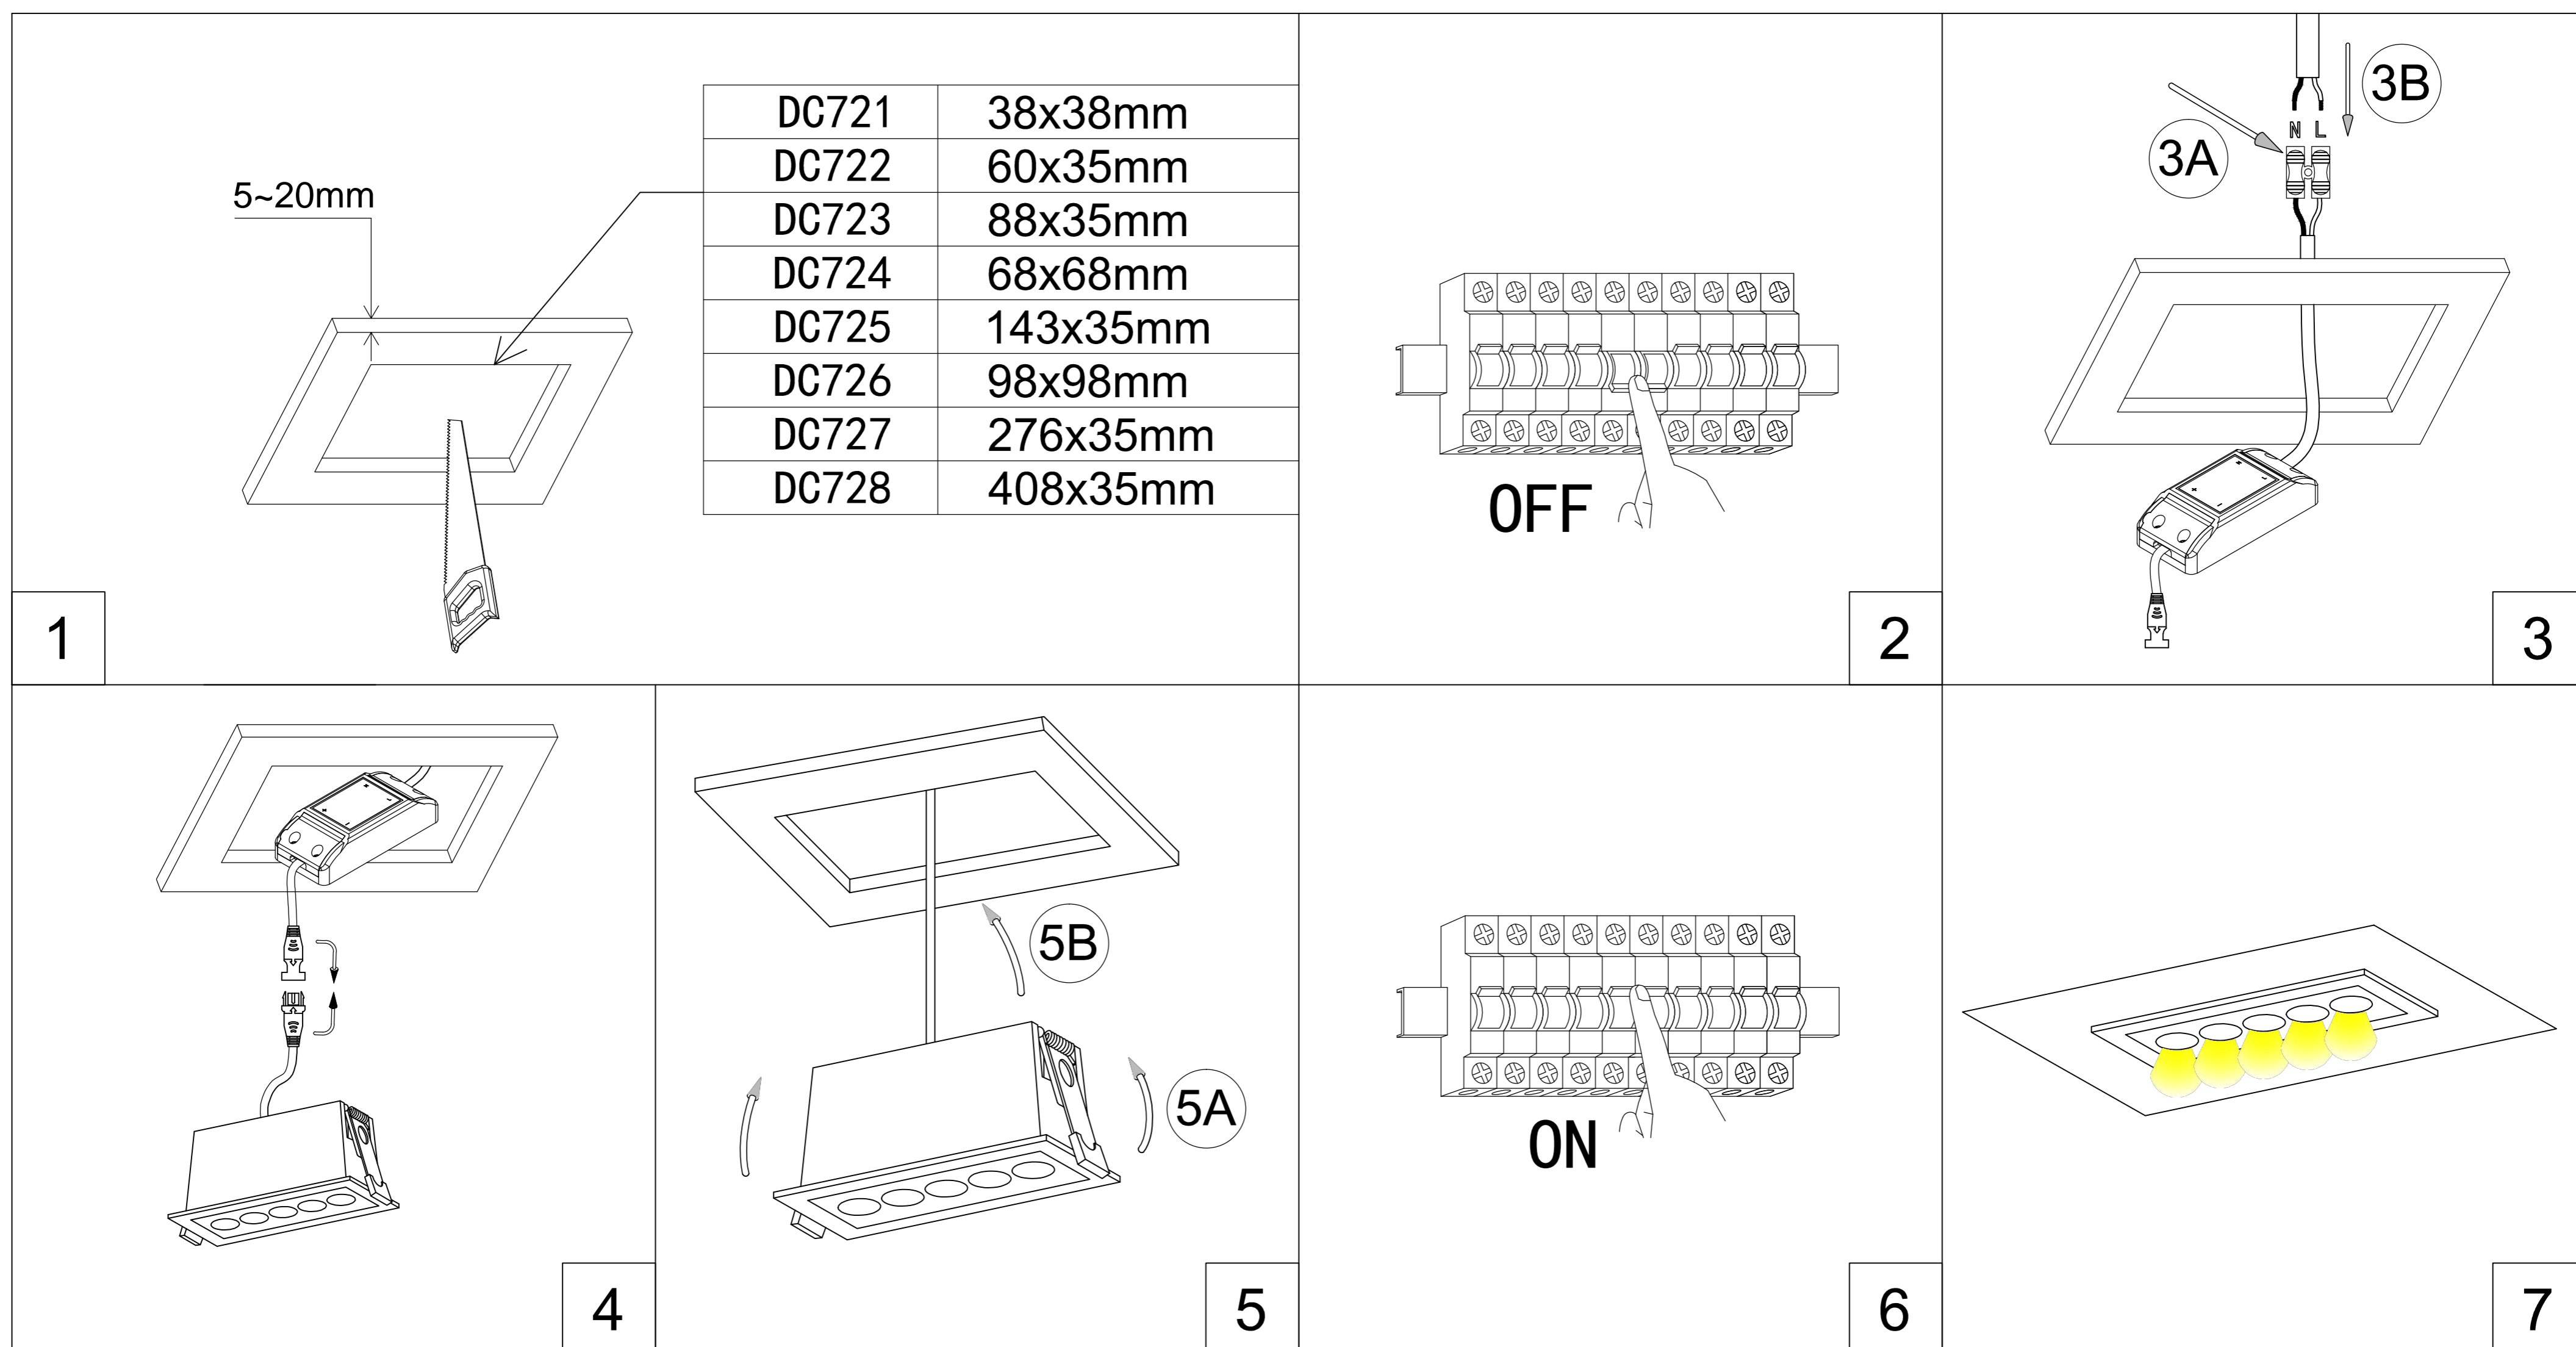

**DC721 DC722 DC723 DC724
DC725 DC726 DC727 DC728**

**USER MANUAL
LED RECESSED SPOTLIGHT**

- 01.MAKE HOLE PATTERN
- 02.SWITCH OFF MAIN
- 03.CONNECT POWER-SUPPLY TO THE MAIN
- 04.CONNECT LAMP TO POWER SUPPLY
- 05.HOLD SPRINGS
- 06.PUT LAMP INTO CEILING
- 07.ADJUST BEAMING
- 08.SWITCH ON THE MAIN AND LIGHT ON

Lamp : SMD LED
 Color : 2700K/3000K/4000K/6000K
 Color rendering : Ra80
 Input : 220V-240V AC
 Current : Constant 60/120/150/200/250/350/
 500/800mA
 Frequency : 50/60Hz
 Watt : 2W/4W/6W/8W/10W/18W/20W/30W
 Life span : 50,000hrs
 Operating temp : -20°C --+40°C
 Indoor use only
 IP20
 Dimmable : NO