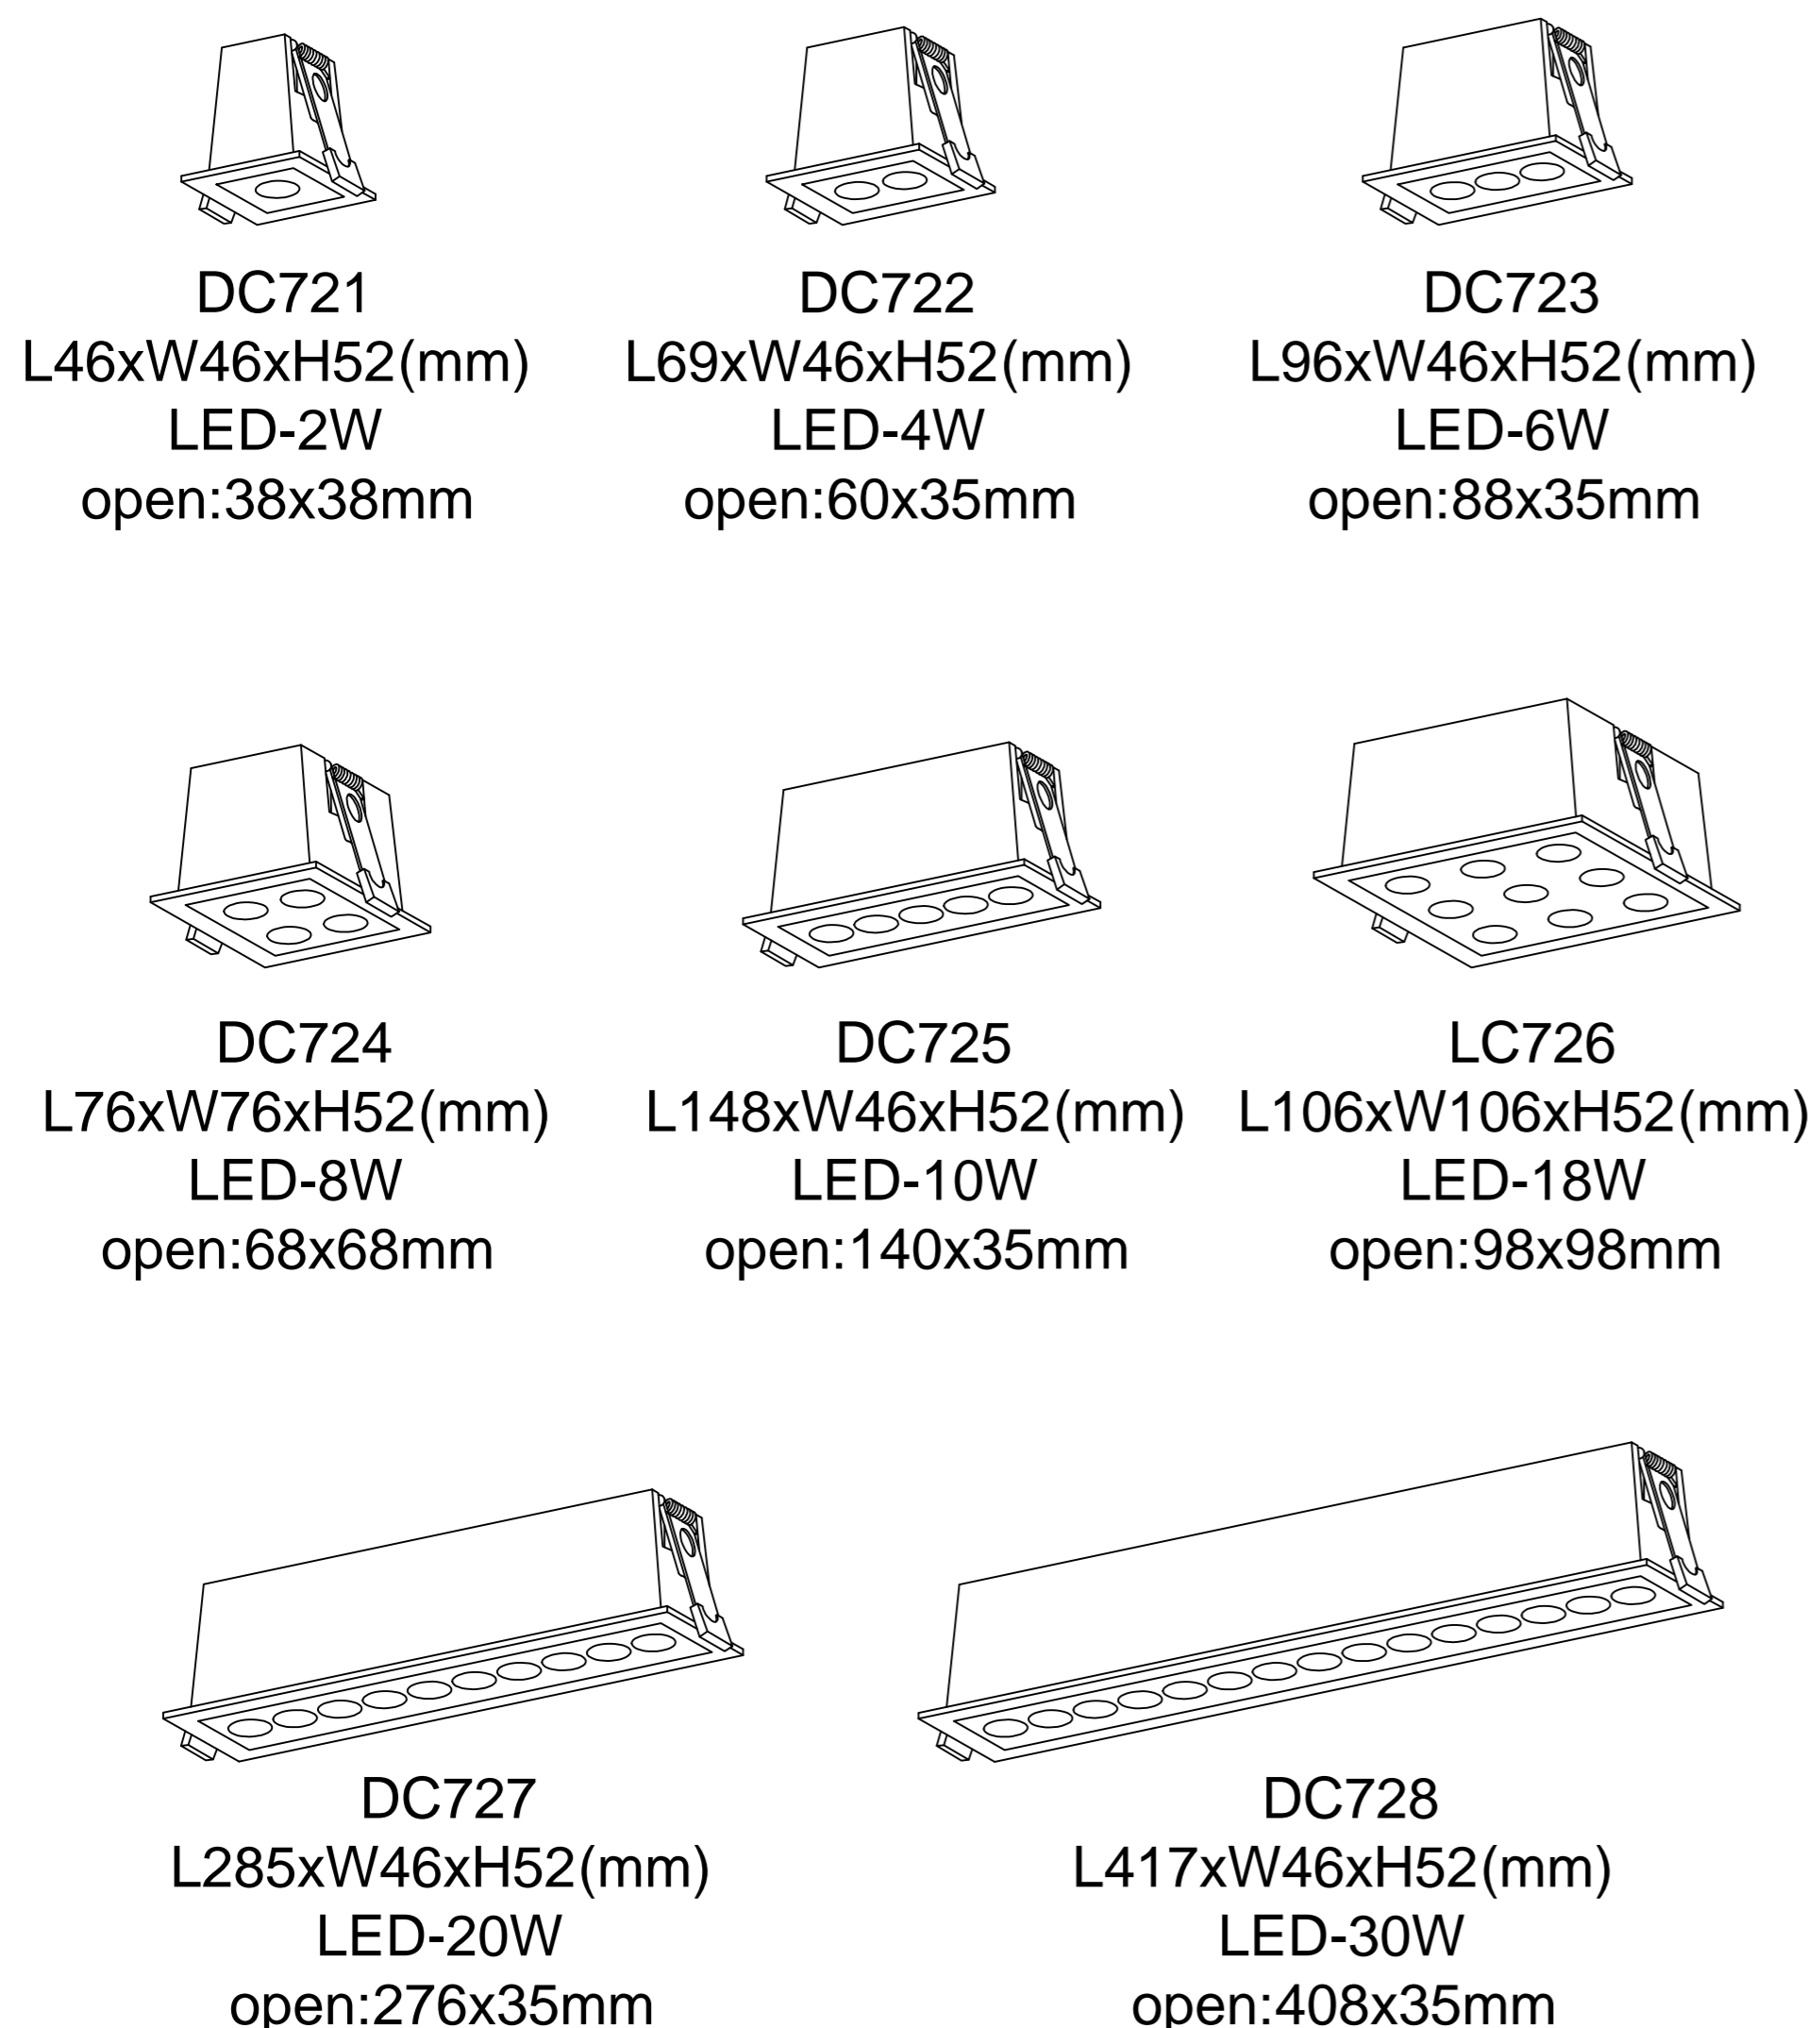

**DC721 DC722 DC723 DC724
DC725 DC726 DC727 DC728**

**USER MANUAL
LED RECESSED SPOTLIGHT**

- 01.MAKE HOLE PATTERN
- 02.SWITCH OFF MAIN
- 03.CONNECT POWER-SUPPLY TO THE MAIN
- 04.CONNECT LAMP TO POWER SUPPLY
- 05.HOLD SPRINGS
- 06.PUT LAMP INTO CEILING
- 07.ADJUST BEAMING
- 08.SWITCH ON THE MAIN AND LIGHT ON

Lamp : SMD LED
 Color : 2700K/3000K/4000K/6000K
 Color rendering : Ra80
 Input : 220V-240V AC
 Current : Constant 60/120/150/200/250/350/
 500/800mA
 Frequency : 50/60Hz
 Watt : 2W/4W/6W/8W/10W/18W/20W/30W
 Life span : 50,000hrs
 Operating temp : -20°C --+40°C
 Indoor use only
 IP20
 Dimmable : NO