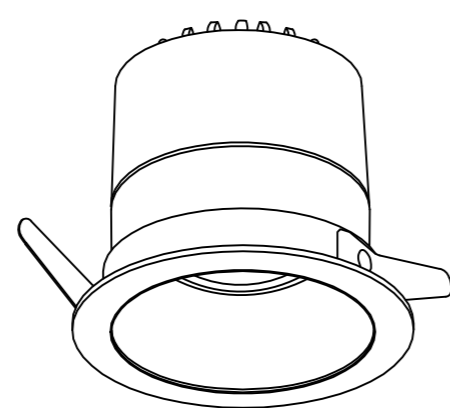

DC730
DC732

DC731
DC733

USER MANUAL
LED RECESSED SPOTLIGHT

- 01.MAKE HOLE PATTERN
- 02.SWITCH OFF MAIN
- 03.CONNECT POWER-SUPPLY TO THE MAIN
- 04.CONNECT LAMP TO POWER SUPPLY
- 05.HOLD SPRINGS
- 06.PUT LAMP INTO CEILING
- 07.SWITCH ON THE MAIN AND LIGHT ON

DC730
D63xH78(mm)
LED-5W
open:Ø55mm

DC731
D85xH71(mm)
LED-12W
open:Ø75mm

DC732
D105xH99(mm)
LED-20W
open:Ø95mm

DC733
D130xH115(mm)
LED-30W
open:Ø120mm

Lamp : CREE COB LED
 Color : 2700K/3000K/4000K/6000K
 Color rendering : Ra90
 Input : 220V-240V AC
 Current : Constant 500/300/500/700mA
 Frequency : 50/60Hz
 Watt : 5W/12W/20W/30W
 Life span : 50,000hrs
 Operating temp : -20°C--+40°C
 IP20
 Dimmable : NO