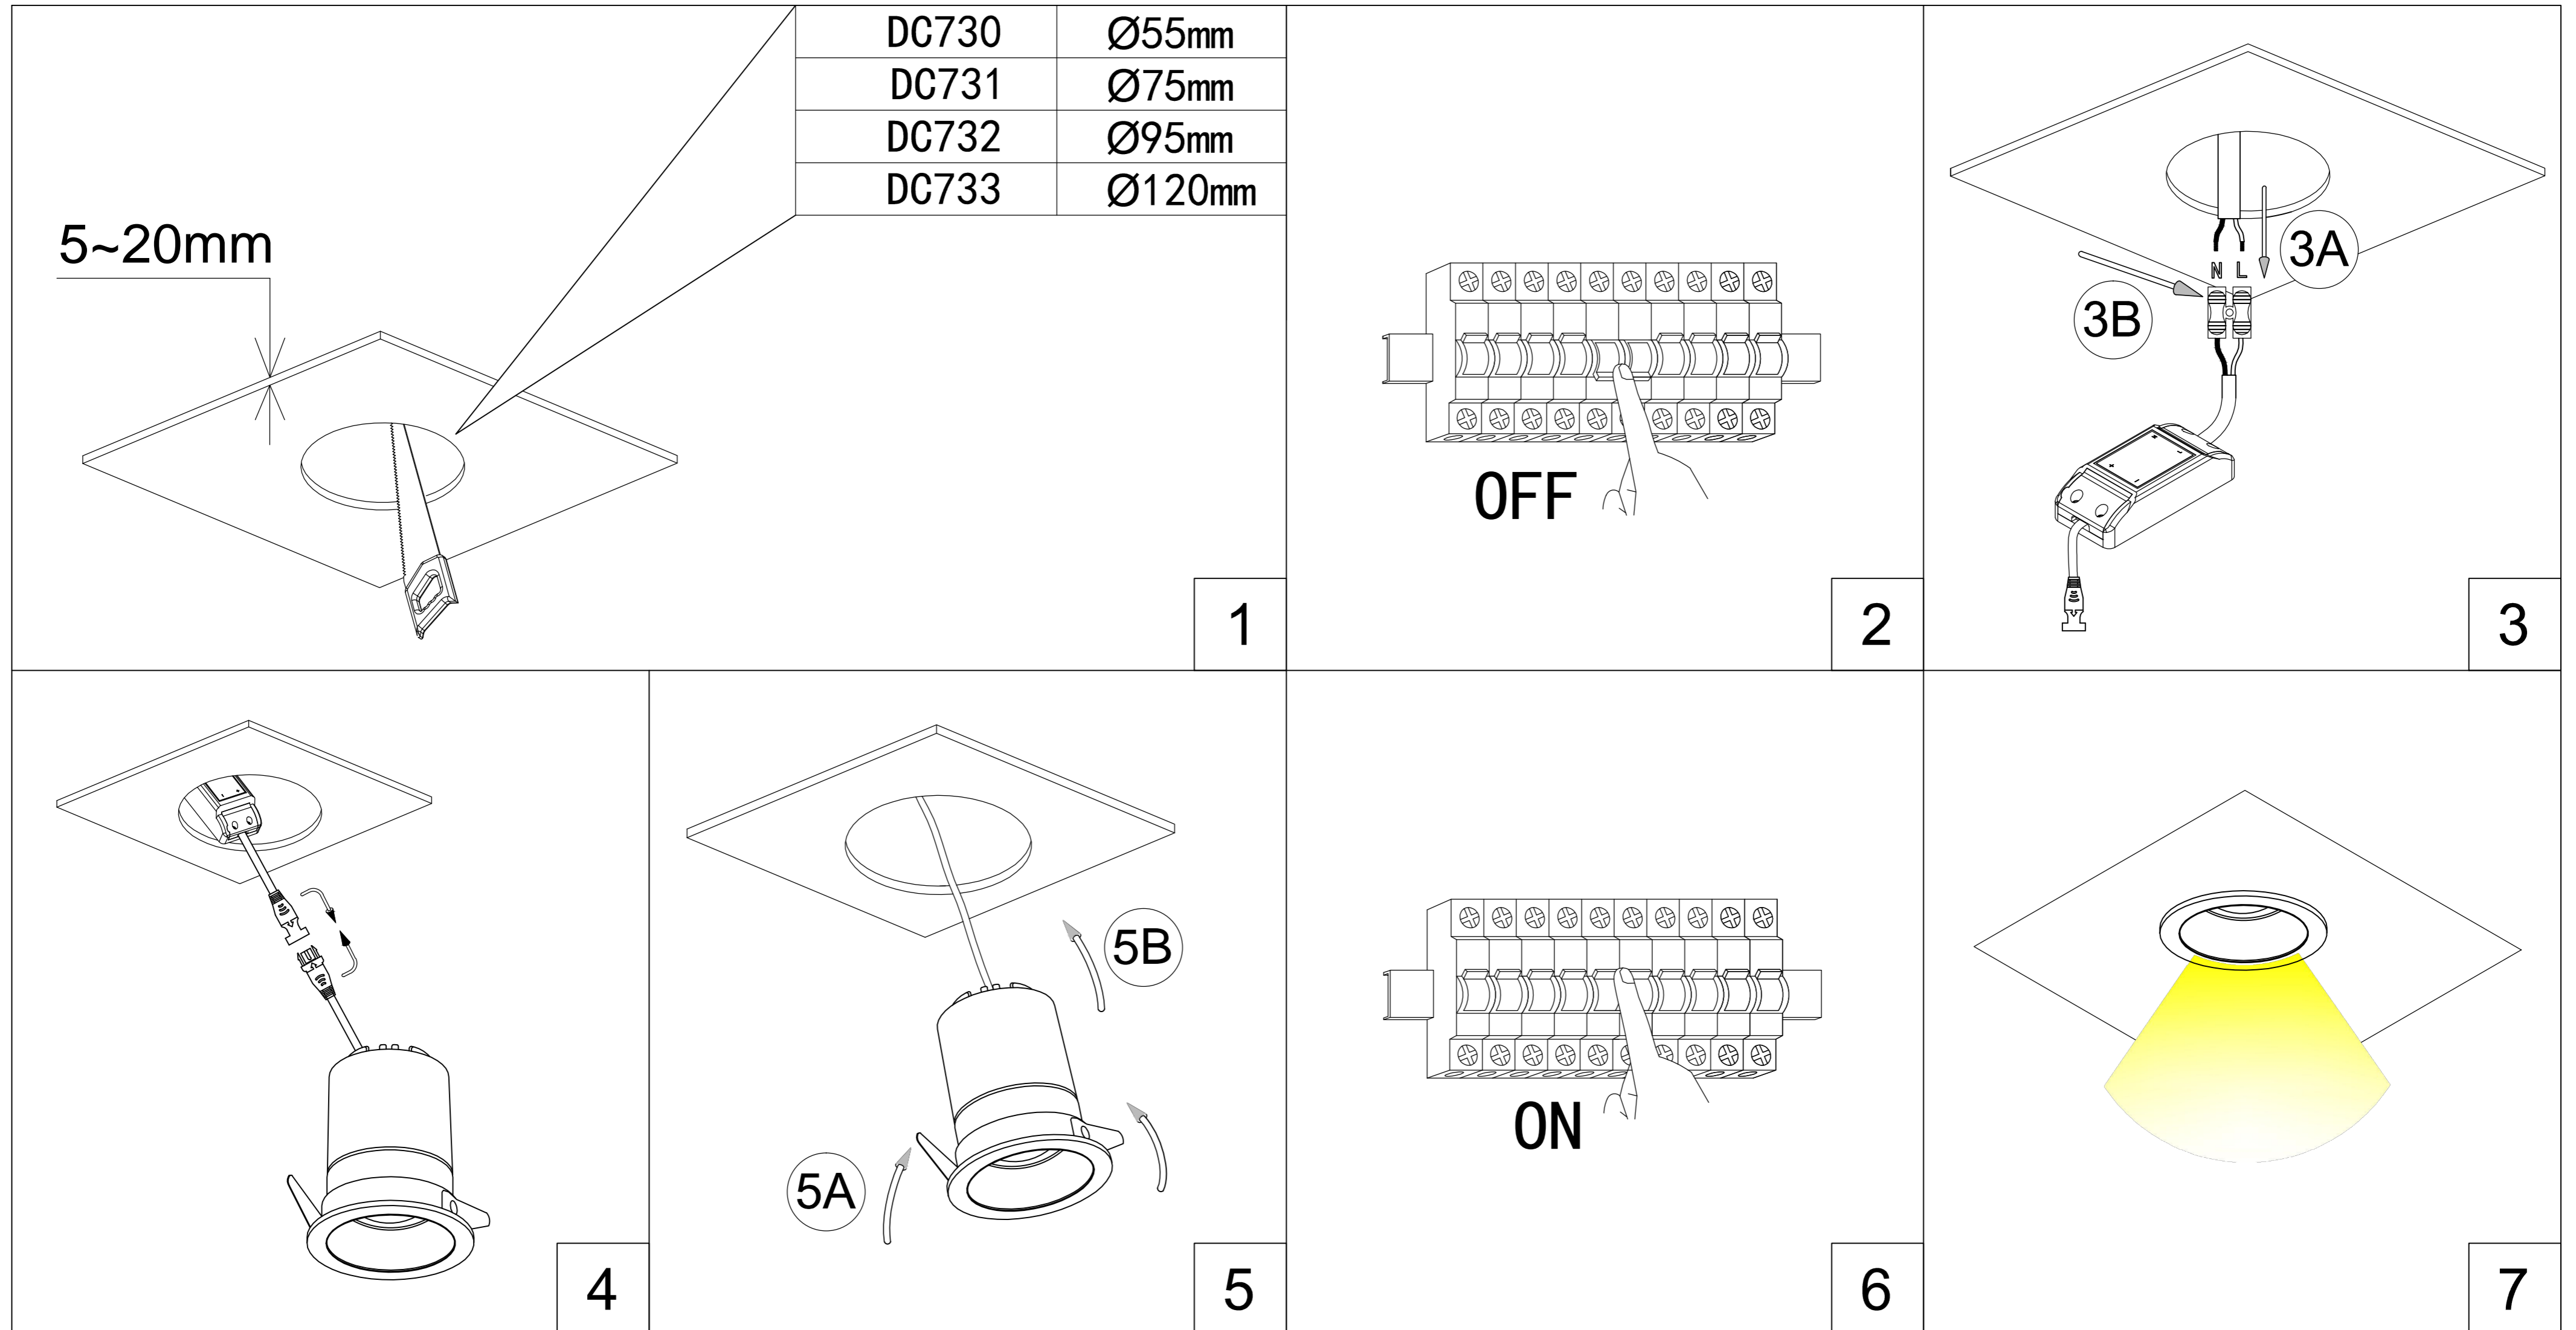

DC730
DC732

DC731
DC733

USER MANUAL
LED RECESSED SPOTLIGHT

- 01.MAKE HOLE PATTERN
- 02.SWITCH OFF MAIN
- 03.CONNECT POWER-SUPPLY TO THE MAIN
- 04.CONNECT LAMP TO POWER SUPPLY
- 05.HOLD SPRINGS
- 06.PUT LAMP INTO CEILING
- 07.SWITCH ON THE MAIN AND LIGHT ON

DC730
D63xH78(mm)
LED-5W
open:Ø55mm

DC731
D85xH71(mm)
LED-12W
open:Ø75mm

DC732
D105xH99(mm)
LED-20W
open:Ø95mm

DC733
D130xH115(mm)
LED-30W
open:Ø120mm

Lamp : CREE COB LED
 Color : 2700K/3000K/4000K/6000K
 Color rendering : Ra90
 Input : 220V-240V AC
 Current : Constant 500/300/500/700mA
 Frequency : 50/60Hz
 Watt : 5W/12W/20W/30W
 Life span : 50,000hrs
 Operating temp : -20°C--+40°C
 IP20
 Dimmable : NO