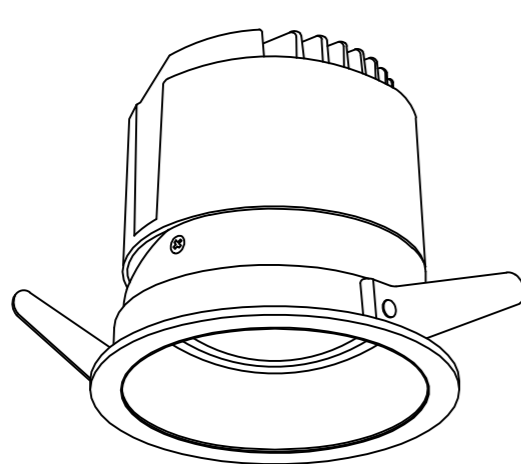

DC730
DC732

DC731
DC733

USER MANUAL
LED RECESSED SPOTLIGHT

- 01.MAKE HOLE PATTERN
- 02.SWITCH OFF MAIN
- 03.CONNECT POWER-SUPPLY TO THE MAIN
- 04.CONNECT LAMP TO POWER SUPPLY
- 05.HOLD SPRINGS
- 06.PUT LAMP INTO CEILING
- 07.SWITCH ON THE MAIN AND LIGHT ON

DC730
D63xH78(mm)
LED-5W
open:Ø55mm

DC731
D85xH71(mm)
LED-12W
open:Ø75mm

DC732
D105xH99(mm)
LED-20W
open:Ø95mm

DC733
D130xH115(mm)
LED-30W
open:Ø120mm

Lamp : CREE COB LED
 Color : 2700K/3000K/4000K/6000K
 Color rendering : Ra90
 Input : 220V-240V AC
 Current : Constant 500/300/500/700mA
 Frequency : 50/60Hz
 Watt : 5W/12W/20W/30W
 Life span : 50,000hrs
 Operating temp : -20°C--+40°C
 IP20
 Dimmable : NO