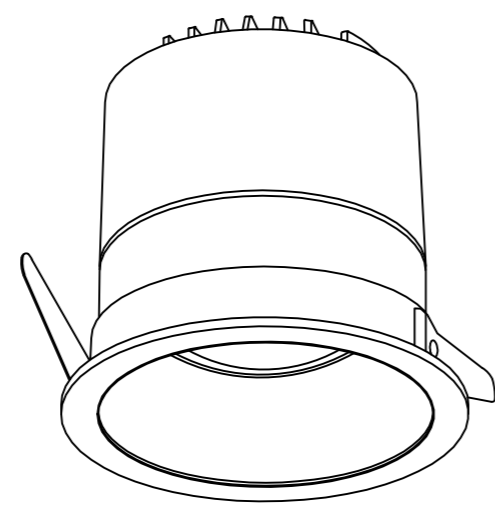

DC730
DC732

DC731
DC733

USER MANUAL
LED RECESSED SPOTLIGHT

- 01.MAKE HOLE PATTERN
- 02.SWITCH OFF MAIN
- 03.CONNECT POWER-SUPPLY TO THE MAIN
- 04.CONNECT LAMP TO POWER SUPPLY
- 05.HOLD SPRINGS
- 06.PUT LAMP INTO CEILING
- 07.SWITCH ON THE MAIN AND LIGHT ON

DC730
D63xH78(mm)
LED-5W
open:Ø55mm

DC731
D85xH71(mm)
LED-12W
open:Ø75mm

DC732
D105xH99(mm)
LED-20W
open:Ø95mm

DC733
D130xH115(mm)
LED-30W
open:Ø120mm

Lamp : CREE COB LED
 Color : 2700K/3000K/4000K/6000K
 Color rendering : Ra90
 Input : 220V-240V AC
 Current : Constant 500/300/500/700mA
 Frequency : 50/60Hz
 Watt : 5W/12W/20W/30W
 Life span : 50,000hrs
 Operating temp : -20°C--+40°C
 IP20
 Dimmable : NO