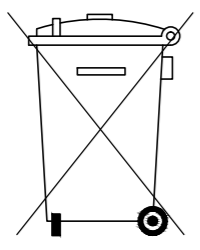

DC730
DC732

DC731
DC733

USER MANUAL
LED RECESSED SPOTLIGHT

- 01.MAKE HOLE PATTERN
- 02.SWITCH OFF MAIN
- 03.CONNECT POWER-SUPPLY TO THE MAIN
- 04.CONNECT LAMP TO POWER SUPPLY
- 05.HOLD SPRINGS
- 06.PUT LAMP INTO CEILING
- 07.SWITCH ON THE MAIN AND LIGHT ON

DC730
D63xH78(mm)
LED-5W
open:Ø55mm

DC731
D85xH71(mm)
LED-12W
open:Ø75mm

DC732
D105xH99(mm)
LED-20W
open:Ø95mm

DC733
D130xH115(mm)
LED-30W
open:Ø120mm

Lamp : CREE COB LED
 Color : 2700K/3000K/4000K/6000K
 Color rendering : Ra90
 Input : 220V-240V AC
 Current : Constant 500/300/500/700mA
 Frequency : 50/60Hz
 Watt : 5W/12W/20W/30W
 Life span : 50,000hrs
 Operating temp : -20°C--+40°C
 IP20
 Dimmable : NO