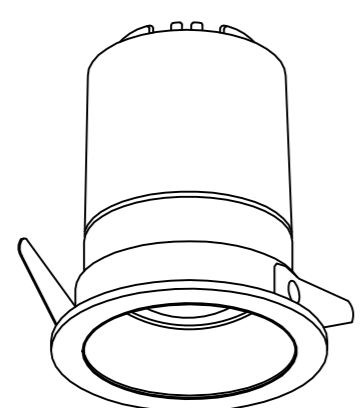

DC730
DC732

DC731
DC733

USER MANUAL
LED RECESSED SPOTLIGHT

- 01.MAKE HOLE PATTERN
- 02.SWITCH OFF MAIN
- 03.CONNECT POWER-SUPPLY TO THE MAIN
- 04.CONNECT LAMP TO POWER SUPPLY
- 05.HOLD SPRINGS
- 06.PUT LAMP INTO CEILING
- 07.SWITCH ON THE MAIN AND LIGHT ON

DC730
D63xH78(mm)
LED-5W
open:Ø55mm

DC731
D85xH71(mm)
LED-12W
open:Ø75mm

DC732
D105xH99(mm)
LED-20W
open:Ø95mm

DC733
D130xH115(mm)
LED-30W
open:Ø120mm

Lamp : CREE COB LED
 Color : 2700K/3000K/4000K/6000K
 Color rendering : Ra90
 Input : 220V-240V AC
 Current : Constant 500/300/500/700mA
 Frequency : 50/60Hz
 Watt : 5W/12W/20W/30W
 Life span : 50,000hrs
 Operating temp : -20°C--+40°C
 IP20
 Dimmable : NO