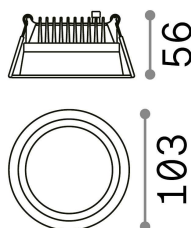

General info

Technical - Recessed

Indoor ceiling recessed projector with integrated LED sources, enhanced protection and direct light emission

Ean	8021696249018
Item	DEEP FI 10W 3000K
Installation	Recessed (Ceiling)
Guarantee	5 years
Gross weight	0.35 kg
Volume	0.001509 m ³

Technical info

Net weight	0.28 kg
Insulation class	II
Protection index	IP20
Compliance	CE
Operating temperature	0° ~ +40 °C
Dimmer	Non-dimmable, On-Off
Power output	220-240 V AC 50/60 Hz
Power supply	Separate, included Replaceable (by qualified operators only), electronic
Recessed specifications	Ø 90 - h. ≥ 100 , 3-40
Front protection index	IP44
Accessories not included	Dimmable driver

Source info

Integrated source	Integrated LED module
Replaceable source	Replaceable (by qualified operators only)
Power	10 W
Emission	Direct
Max consumption	max 10 W
Features LED	LED SMD
CCT	3000 K
Duration LED (t. 25°C)	50000 h
CRI	> 80
SDCM	-
Light beam	70°
Light beam flux	1350 lm
Useful light flux	810 lm
Standby power	< 0.50 W