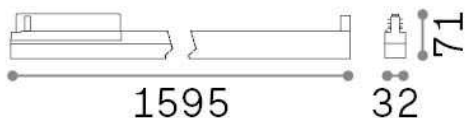

General info

Technical - Spotlights and Tracks

Indoor track mounted linear fitting with integrated LED sources and direct light emission

Ean	8021696283067
Item	DISPLAY UGR D1595 3000K BK
Installation	Eutrac 3-phase track (Ceiling)
Guarantee	5 years
Gross weight	1.98 kg
Volume	0.01734 m ³

Technical info

Net weight	1.57 kg
Insulation class	II
Protection index	IP20
Compliance	CE
Operating temperature	0° ~ +40 °C
Dimmer	Non-dimmable, On-Off
Power output	220-240 V AC 50/60 Hz
Power supply	In-built, included NO, electronic
Accessories not included	Link on-off profile

Source info

Integrated source	Integrated LED module
Replaceable source	Replaceable (by qualified operators only)
Power	40 W
Emission	Direct
Max consumption	max 40 W
Features LED	LED SMD SAMSUNG
CCT	3000 K
Duration LED (t. 25°C)	50000 h
CRI	> 80
SDCM	3
Light beam	70°
UGR Maximum	< 22
Light beam flux	6050 lm
Useful light flux	3400 lm
Photobiological risk	1
Standby power	< 0.50 W