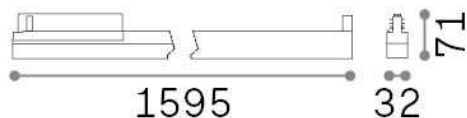

Technical info

Net weight	1.57 kg
Insulation class	II
Protection index	IP20
Compliance	CE
Operating temperature	0° ~ +40 °C
Dimmer	Non-dimmable, On-Off
Power output	220-240 V AC 50/60 Hz
Power supply	In-built, included NO, electronic
Accessories not included	Link on-off profile