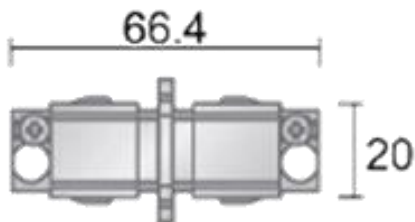

PRO-0433A-B
8719747930359

Main materials

PC UL94V0 +
Steel

Net weight per piece
Inner box / outer box

22 g
8 / 160 pcs

DIMENSIONS

ON THE RIGHT TRACK

RoHS