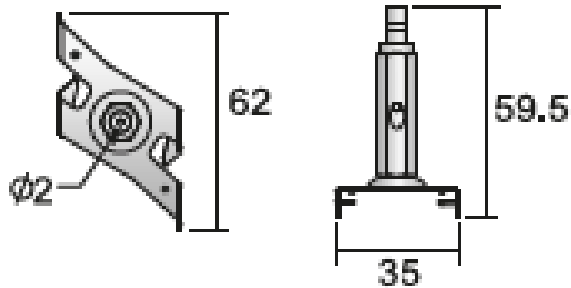

WIRE SUSPENSION EZCLICK 5M

PRO-EZ0448

COLOURS

Product code White (RAL 9010)
EAN code White

PRO-EZ0448-W
8719747930786

Product code Grey (RAL 7040)
EAN code Grey

PRO-EZ0448-S
8719747930793

Product code Black (RAL 9011)
EAN code Black

PRO-EZ0448-B
8719747930809

Main materials
Net weight per piece
Inner box / outer box
Max pull strength

Steel, PVC
111 g
8 / 96 pcs
250N

DIMENSIONS

Cable length 5m, including mounting kit

ON THE RIGHT TRACK