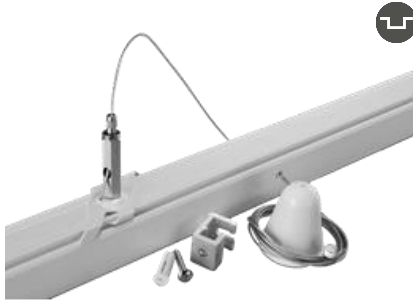

WIRE SUSPENSION EZCLICK 5M

PRO-EZ0448

COLOURS

Product code White (RAL 9010)
EAN code White

PRO-EZ0448-W
8719747930786

Product code Grey (RAL 7040)
EAN code Grey

PRO-EZ0448-S
8719747930793

Product code Black (RAL 9011)
EAN code Black

PRO-EZ0448-B
8719747930809

Main materials
Net weight per piece
Inner box / outer box
Max pull strength

Steel, PVC
111 g
8 / 96 pcs
250N

DIMENSIONS

Cable length 5m, including mounting kit

ON THE RIGHT TRACK