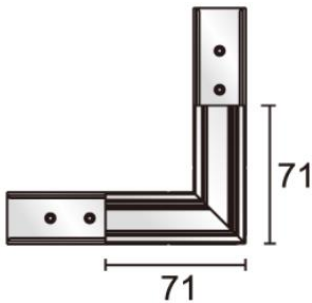

## OPTIONS

Dimmable

Main materials  
Net weight per piece  
Inner box / outer box

PC UL94VO + stainless steel  
131 grams  
N/A

## DIMENSIONS

Always use with L connector PRO-N135!

ON THE RIGHT TRACK