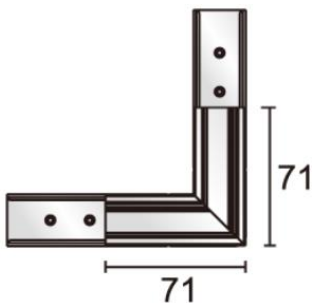

## OPTIONS

Dimmable

Main materials  
Net weight per piece  
Inner box / outer box

PC UL94VO + stainless steel  
131 grams  
N/A

## DIMENSIONS

Always use with L connector PRO-N135!

ON THE RIGHT TRACK