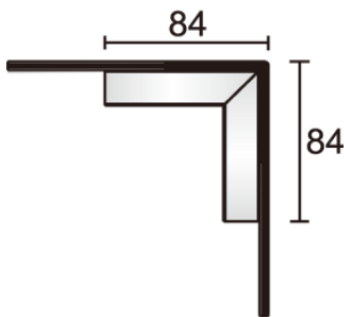

## OPTIONS

Dimmable

Main materials  
Net weight per piece  
Inner box / outer box

PC UL94VO + stainless steel  
120 grams  
N/A

## DIMENSIONS

Always use with connector PRO-N139!

ON THE RIGHT TRACK