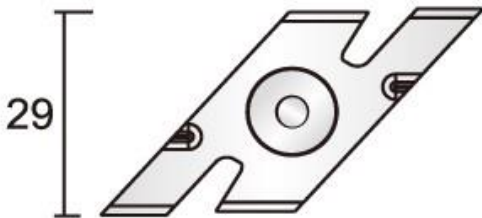

Maximum load

PC UL94V0 + stainless steel

95 grams

100 pcs

150N

DIMENSIONS

Suspension kit with 3m wire, set of screws, ceiling attachment and cap!

ON THE RIGHT TRACK