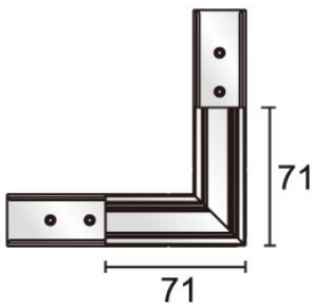

OPTIONS

Dimmable

Main materials
Net weight per piece
Inner box / outer box

PC UL94VO + stainless steel
114 grams
N/A

DIMENSIONS

Always use with L connector PRO-N135!

ON THE RIGHT TRACK