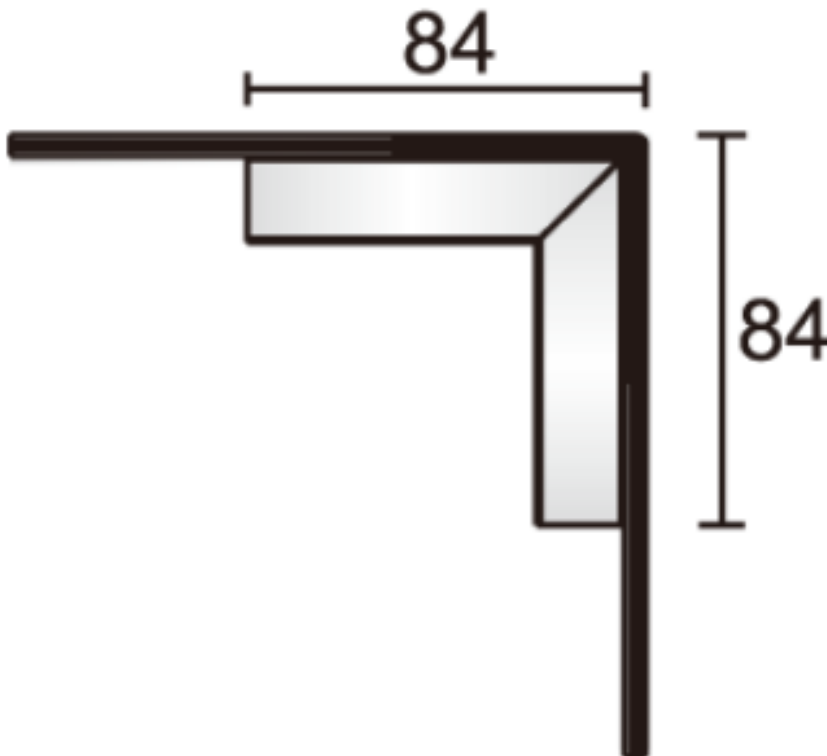

L PROFILE CONNECTOR STEREO

PRO-N135S

COLOURS

Product code **Black (RAL 9011)**
EAN code **Black**
Product code **White ((RAL 9010)**
EAN code **White**

PRO-N135S-B
8719747934258
PRO-N135S-W
8719747935071

OPTIONS

Dimmable

Main materials
Net weight per piece
Inner box / outer box

PC UL94VO + stainless steel
138 grams
N/A

DIMENSIONS

ON THE RIGHT TRACK