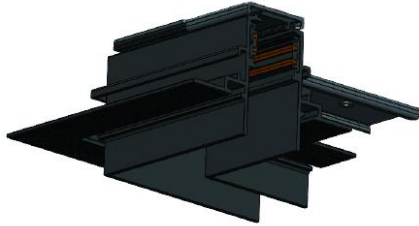

L RECESSED PROFILE CONNECTOR FLAT LEFT

PRO-RN135FL

COLOURS

Product code **Black (RAL 9011)**
EAN code **Black**
Product code **White ((RAL 9010))**
EAN code **White**

PRO-RN135FL-B
8719747934291
PRO-RN135FL-W
8719747935064

OPTIONS

Dimmable

Main materials
Net weight per piece

PC UL94VO + stainless steel
176 grams
N/A

Inner box / outer box

DIMENSIONS

Always use with L connector PRO-N135!

ON THE RIGHT TRACK