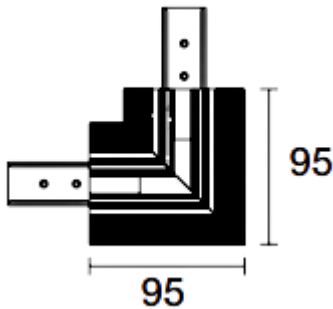

OPTIONS

Dimmable

Main materials
Net weight per piece

PC UL94VO + stainless steel
176 grams
N/A

Inner box / outer box

DIMENSIONS

Always use with L connector PRO-N135!

ON THE RIGHT TRACK