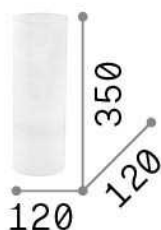

Source info

Integrated source	Light bulb (not included)
Replaceable source	Replaceable
Power	E27 max 1 x 60 W
Emission	Diffuse
Max consumption	-
Recommended bulb	E27 GOCCIA 08W 3000K CRI80 BIANCO