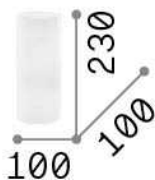

Source info

Integrated source	Light bulb (not included)
Replaceable source	Replaceable
Power	E27 max 1 x 60 W
Emission	Diffuse
Max consumption	-
Recommended bulb	E27 SFERA 4W 3000K CRI80 BIANCO