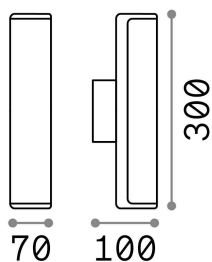

General info

Outdoor - Wall lamps

Outdoor wall mounted linear fitting with integrated LED sources and direct light emission

Ean	8021696172408
Item	ETERE AP ANTRACITE 4000K
Installation	Wall
Guarantee	5 years
Gross weight	0.7 kg
Volume	0.002733 m ³

Technical info

Net weight	0.59 kg
Insulation class	I
Protection index	IP44
Compliance	CE
Operating temperature	-15° ~ +45 °C
Dimmer	Non-dimmable, On-Off
Power output	220-240 V AC 50/60 Hz
Power supply	In-built, included Replaceable (by qualified operators only), electronic

Source info

Integrated source	Integrated LED module
Replaceable source	No
Power	LED 10 W
Emission	Direct
Max consumption	max 10 W
Features LED	LED SMD
CCT LED	4000 K
Duration LED (t. 25°C)	25000 h
CRI	> 80
Light beam flux	1130 lm
Useful light flux	790 lm
Standby power	< 0.50 W